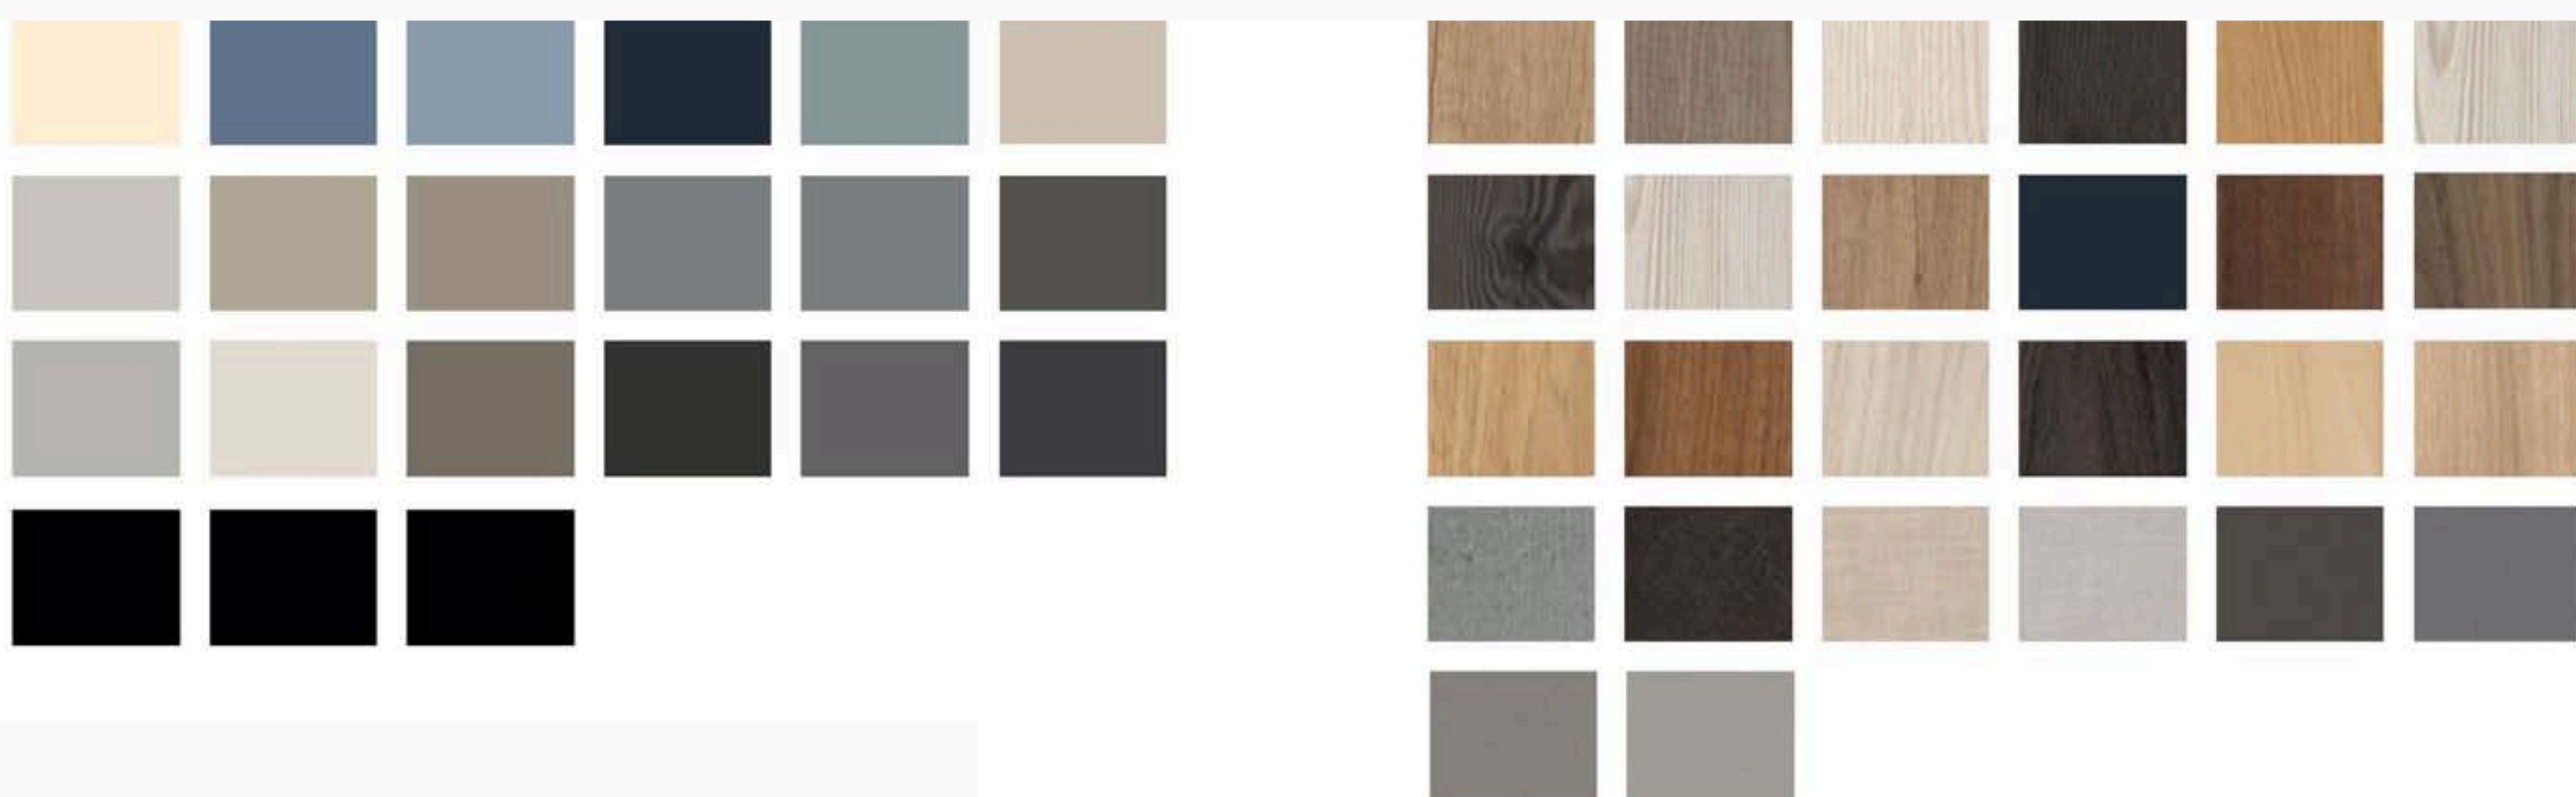

Torino Collection

3 panel wide band wardrobe

Lecce Collection

3 panel low split wardrobe

P A L E T T

G L A S S & W O O D

"Cosmos Bedrooms exceeded our expectations! We were able to customize every detail, from the color and finish to the internal layout. The final product is stunning and perfectly fits our space. The entire experience was a pleasure."