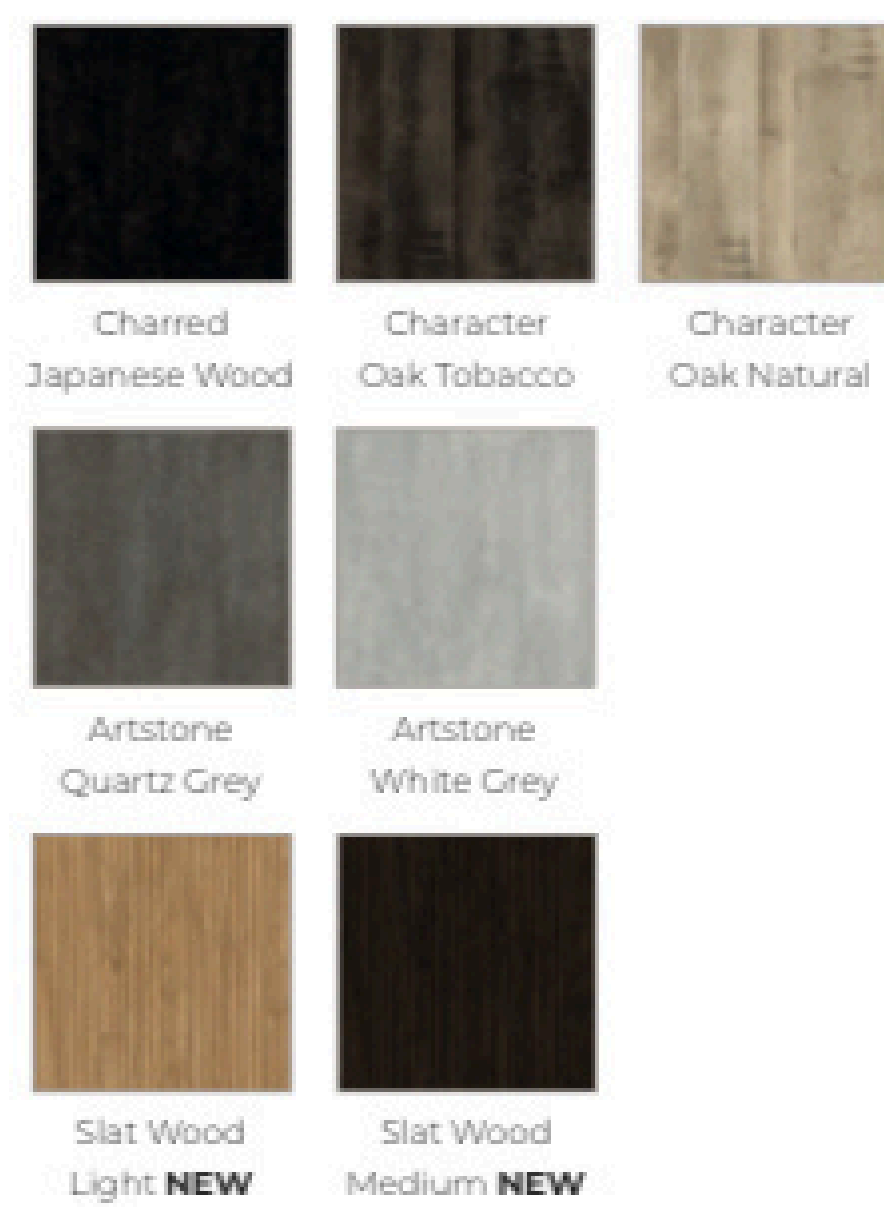

Super Matt

* Arrow indicates grain direction

Renzo

- Price Group 4
- Laminate slab door with a vertical grain structure
- MFC core
- Made from 100% recycled material
- 18mm door thickness

Texture

* Arrow indicates grain direction

Langham

- Price Group 4
- Laminate slab door with a lifelike décor to the front and back
- MFC core
- 18mm door thickness

Textures

* Arrow indicates grain direction

Garda

- Price Group 4
- High gloss acrylic slab door
- MDF core material
- 19mm door thickness