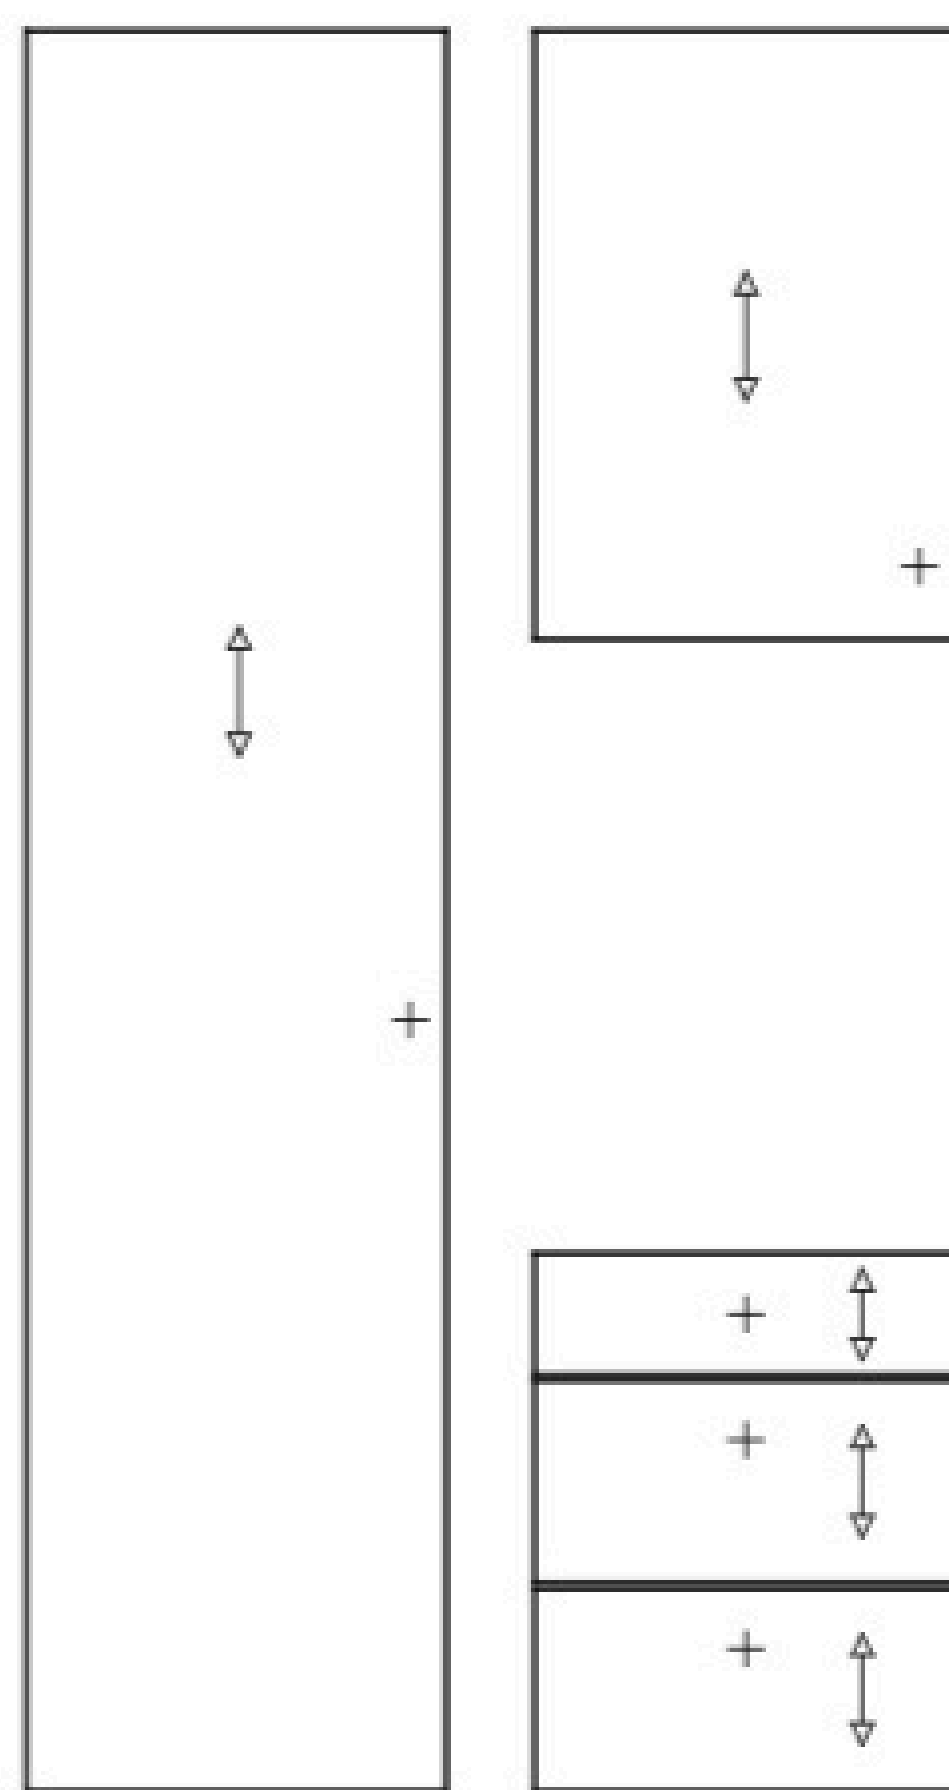

Texture

* Arrow indicates grain direction

Langham

- Price Group 4
- Laminate slab door with a lifelike décor to the front and back
- MFC core
- 18mm door thickness