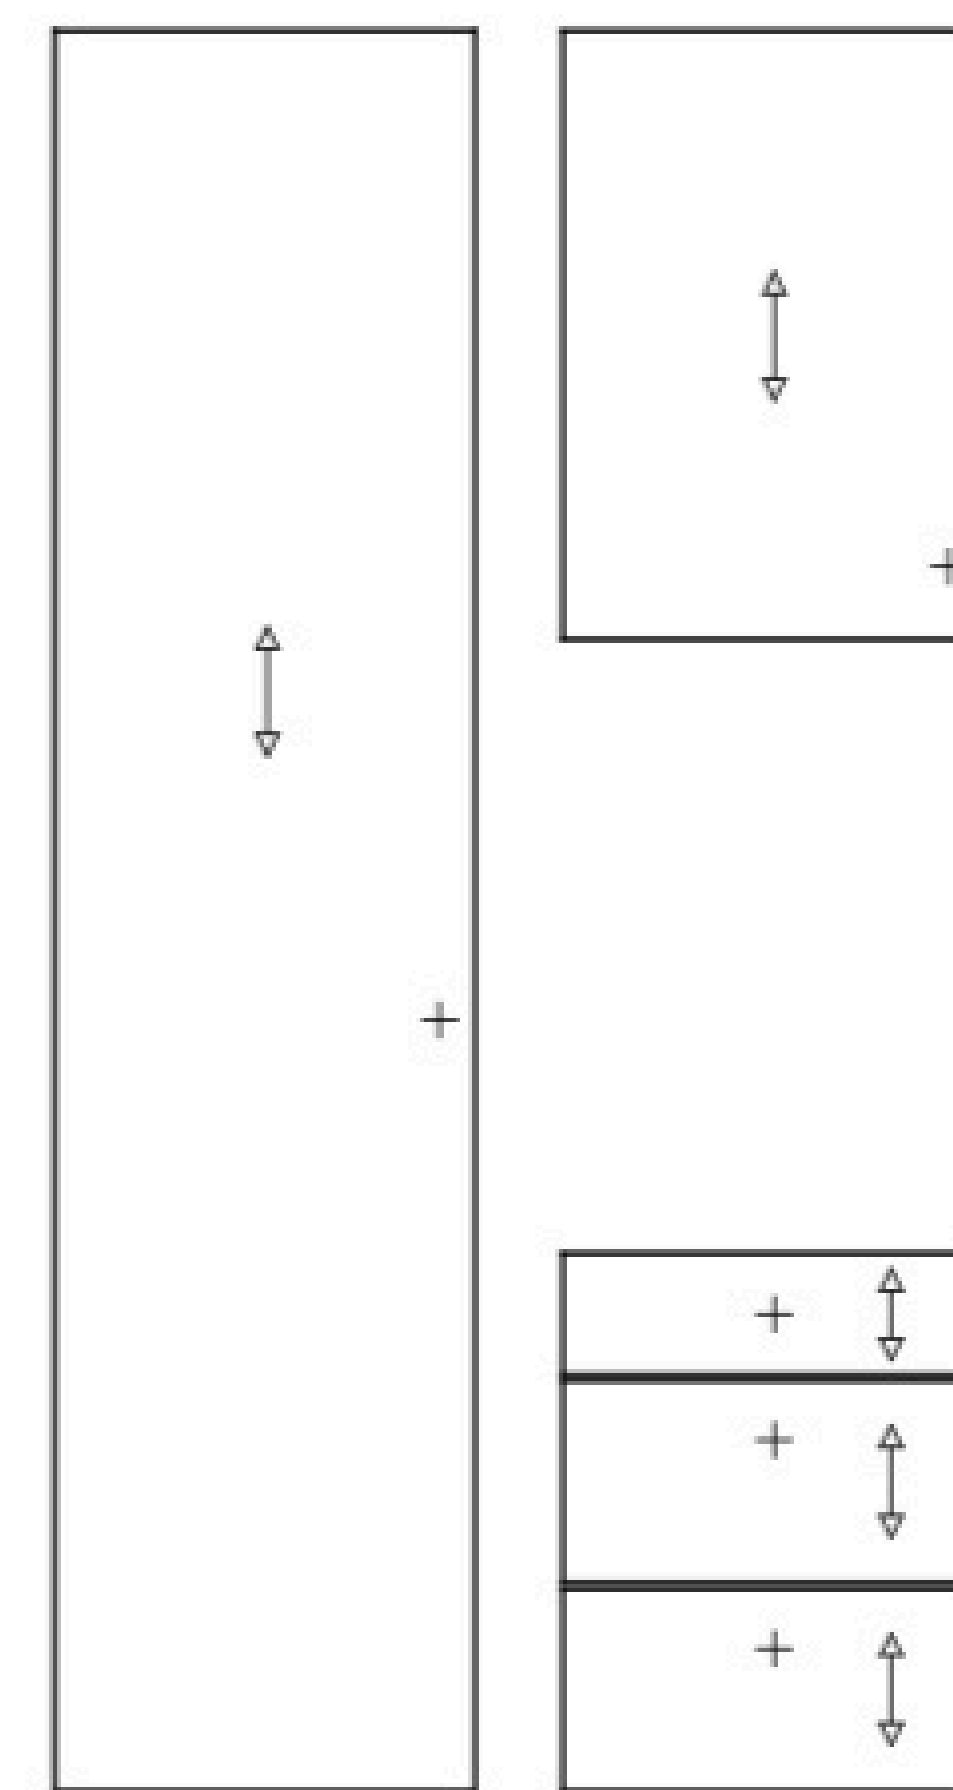

Langham

- Price Group 4
- Laminate slab door with a lifelike décor to the front and back
- MFC core
- 18mm door thickness

Textures

* Arrow indicates grain direction

Garda

- Price Group 4
- High gloss acrylic slab door
- MDF core material
- 19mm door thickness