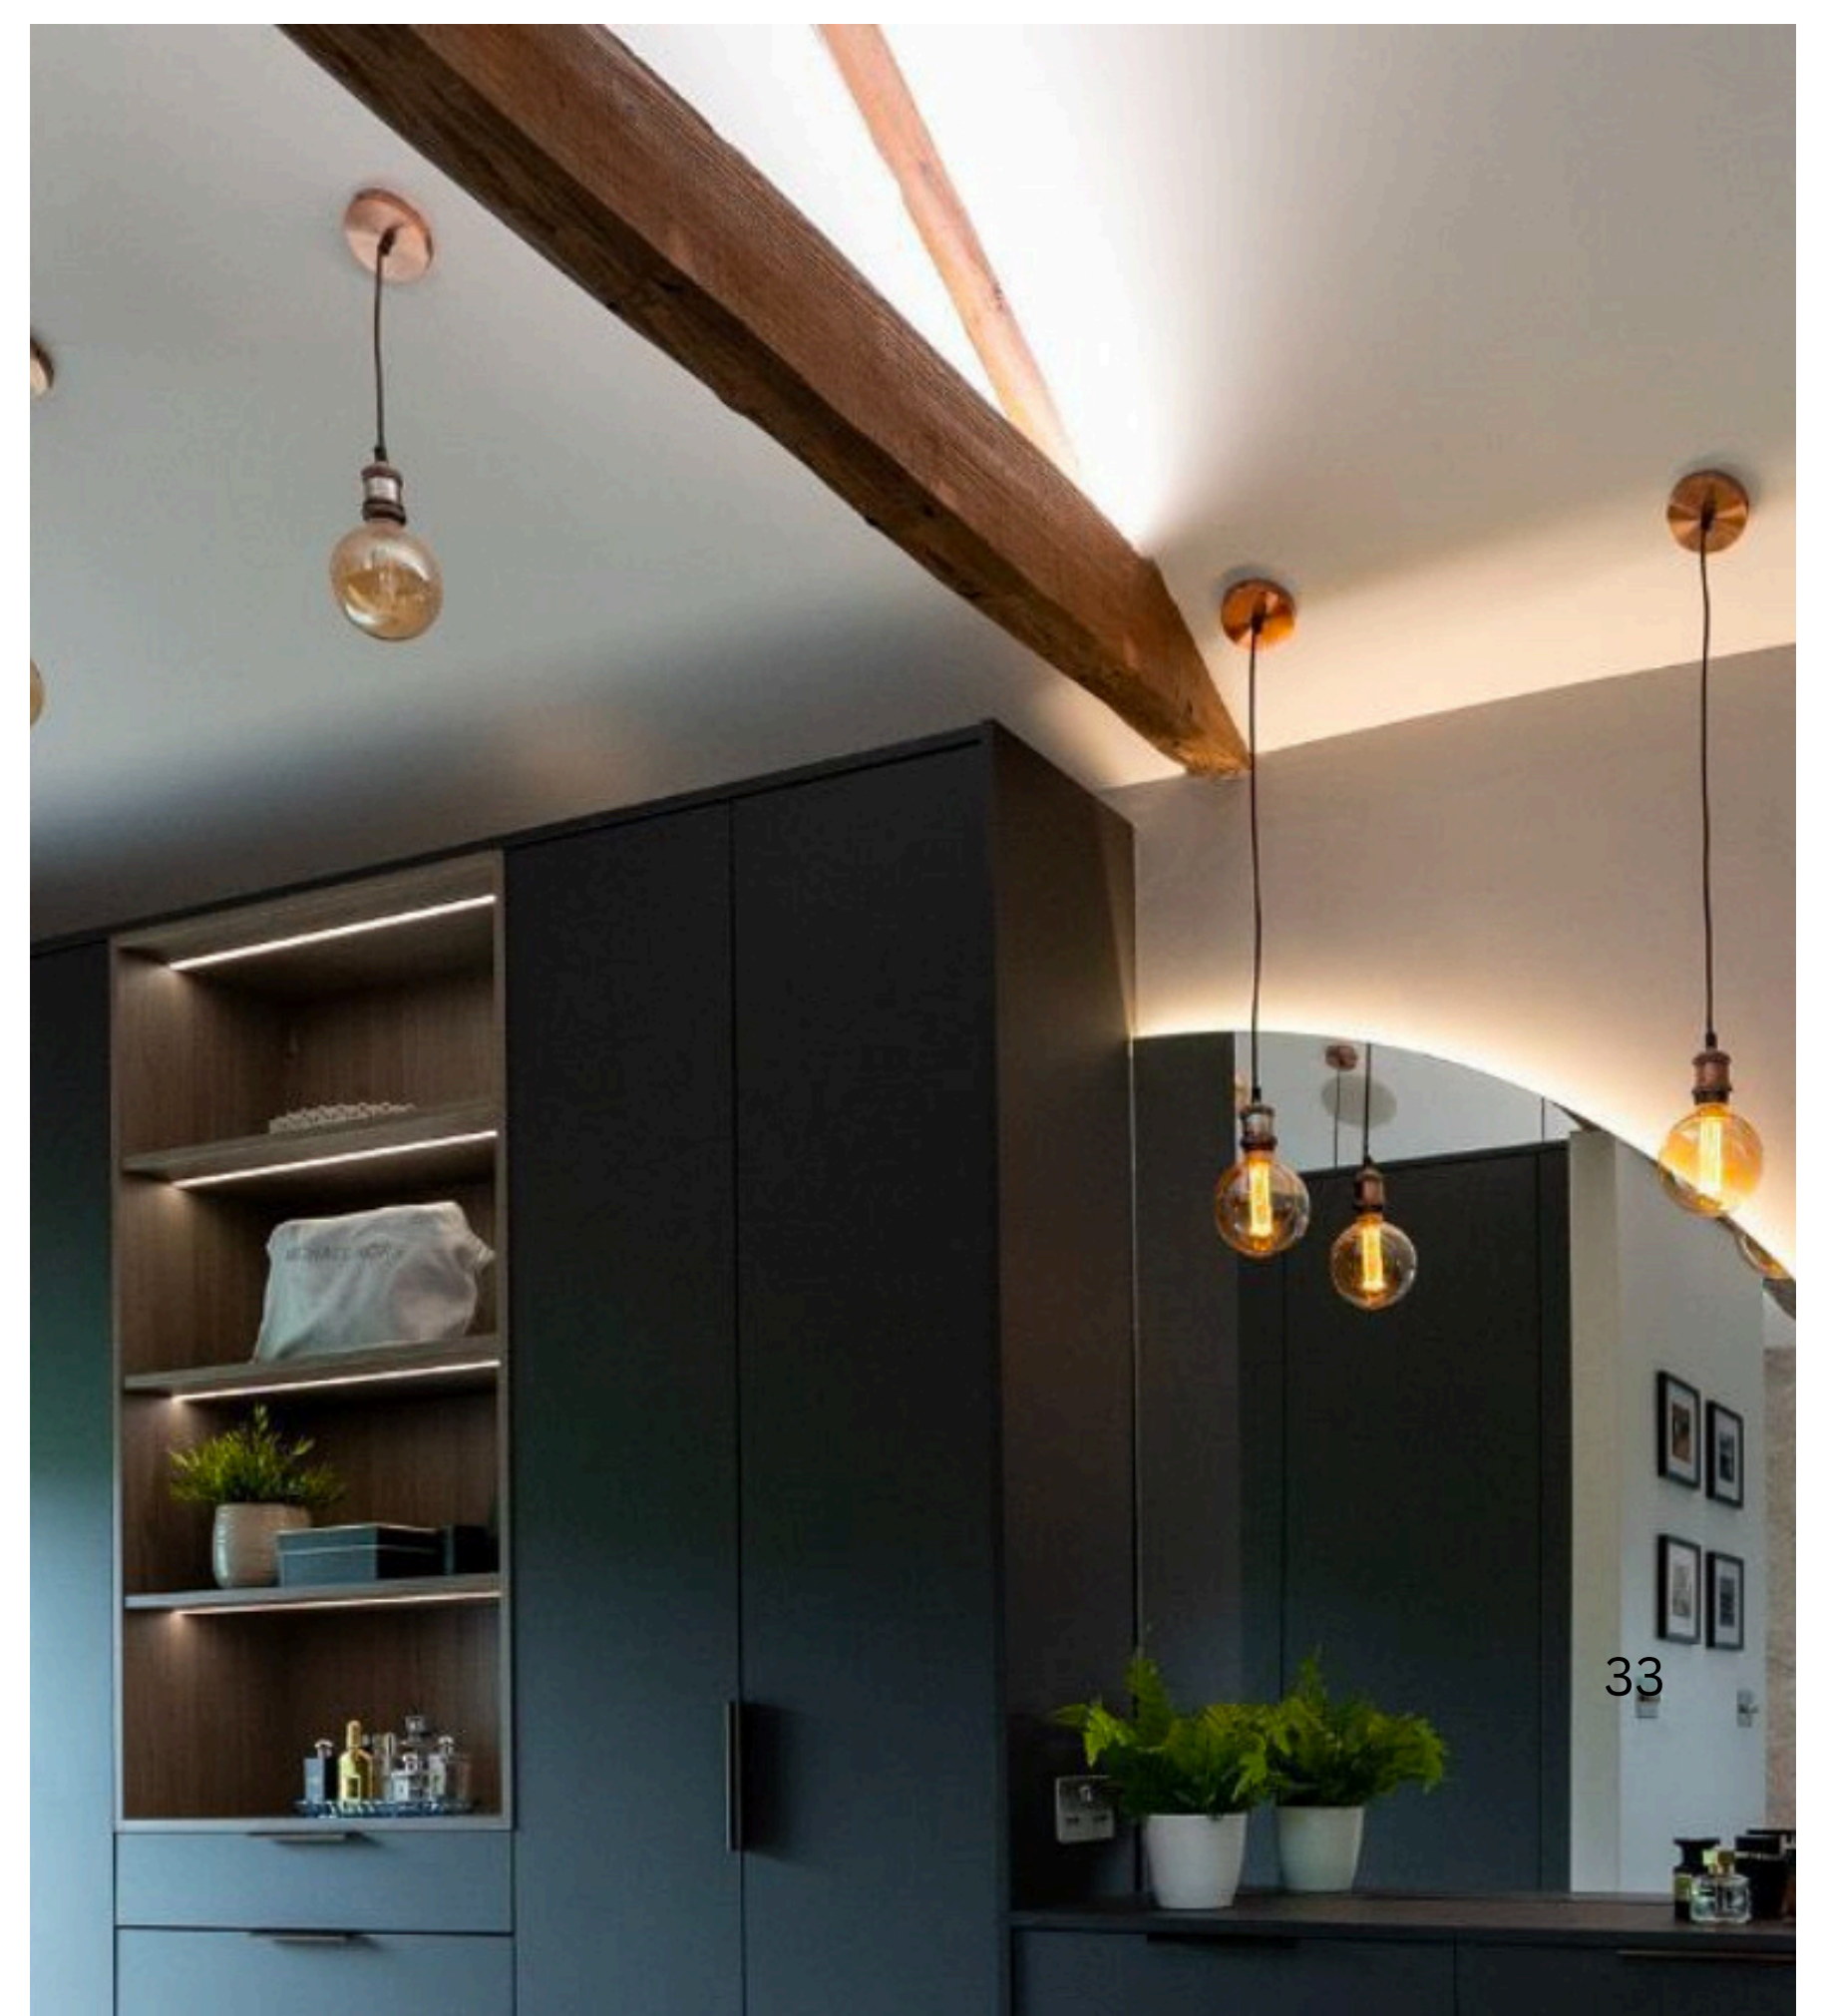

The open plan layout of the bedroom has been incorporated into the design of the wardrobe area, with the two main cabinetry runs positioned opposite each other to create a more dressing-room like finish, complete with a floating dressing table and half circle, back-lit mirror.

The property's beautiful feature beams have also taken centre stage in this bedroom design, with our Option-I design technology being used to manufacture the wardrobes to a precise height to line up with the top of the beams and create a seamless, elegant flow.