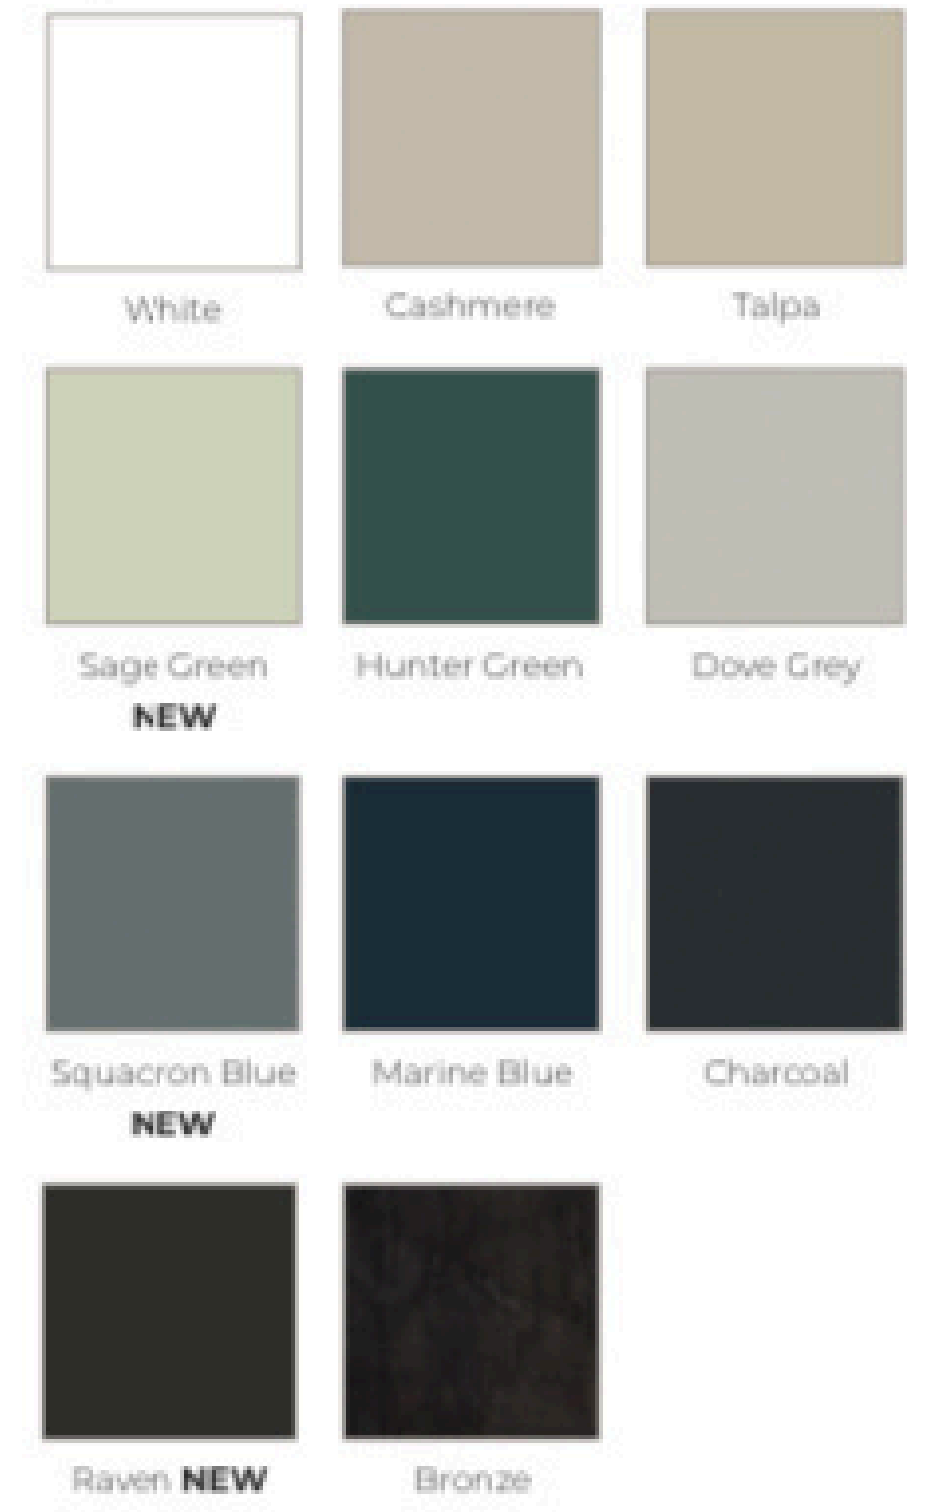

Super Matt

* Arrow indicates grain direction

Renzo

- Price Group 4
- Laminate slab door with a vertical grain structure
- MFC core
- Made from 100% recycled material
- 18mm door thickness