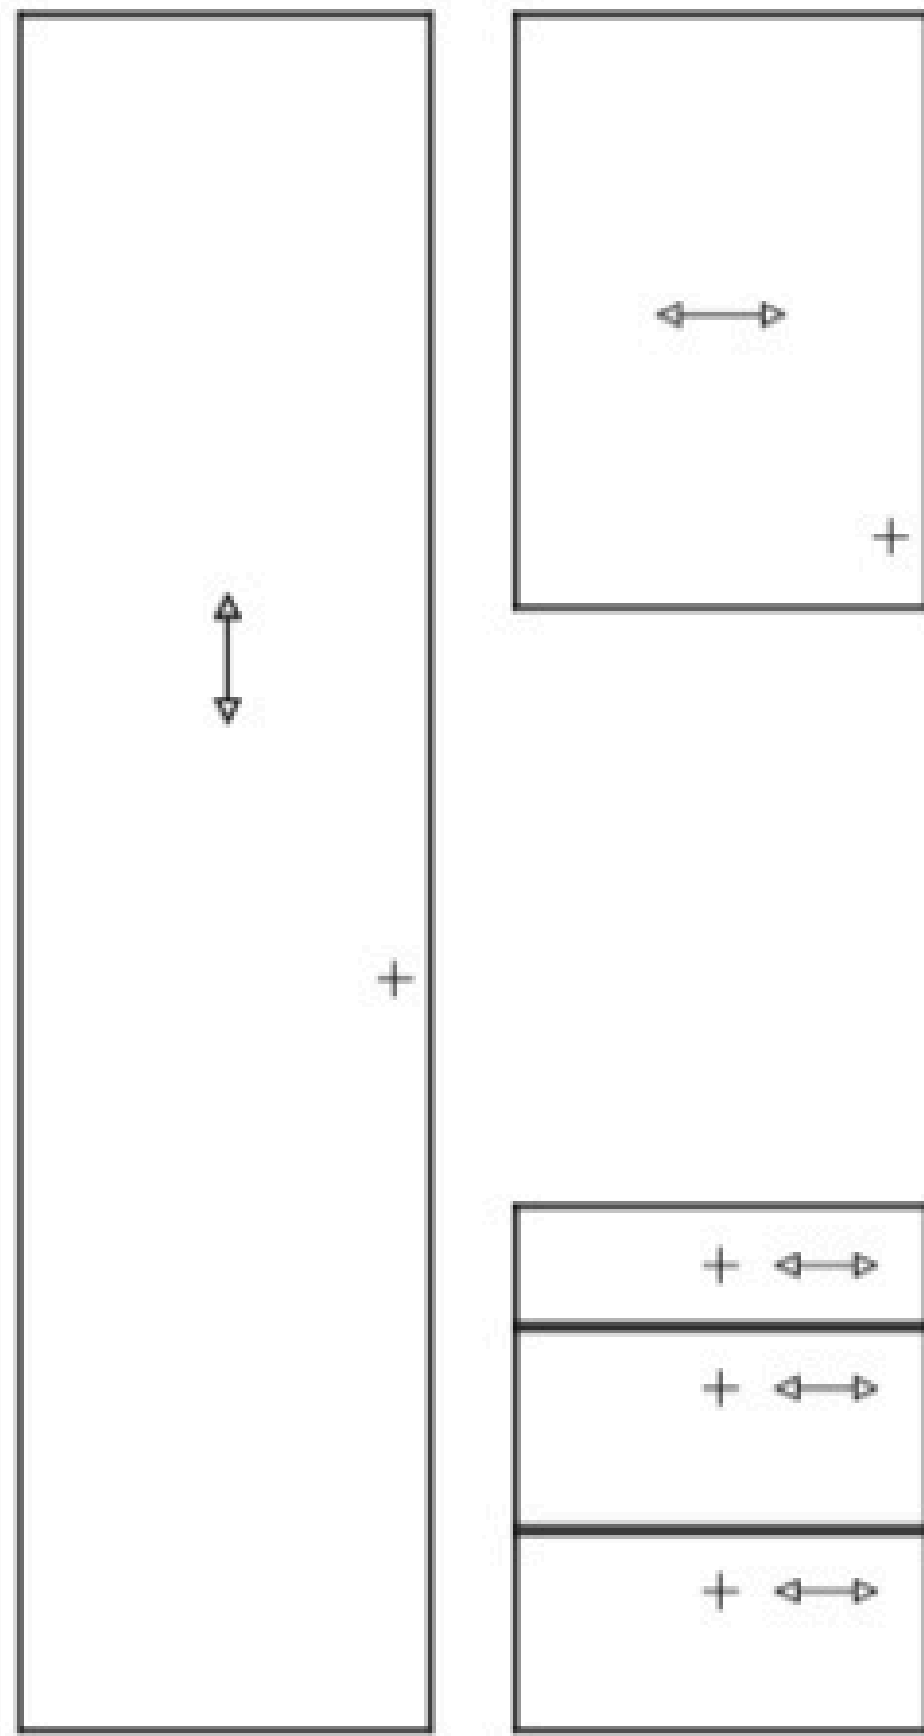

Rio

- Price Group 1
- Laminate slab door with a horizontal grain structure (wardrobe doors are always vertical grain)
- MFC core
- 18mm door thickness

* Arrow indicates grain direction

Laminate

Wood Grains