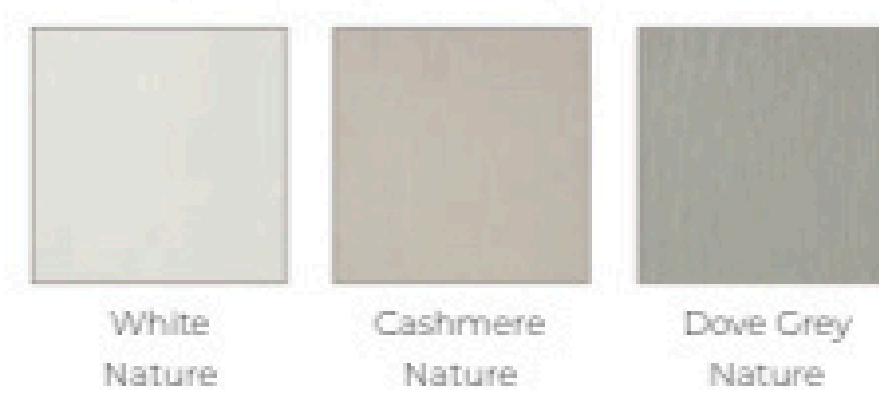

Painted Wood Grain Effect