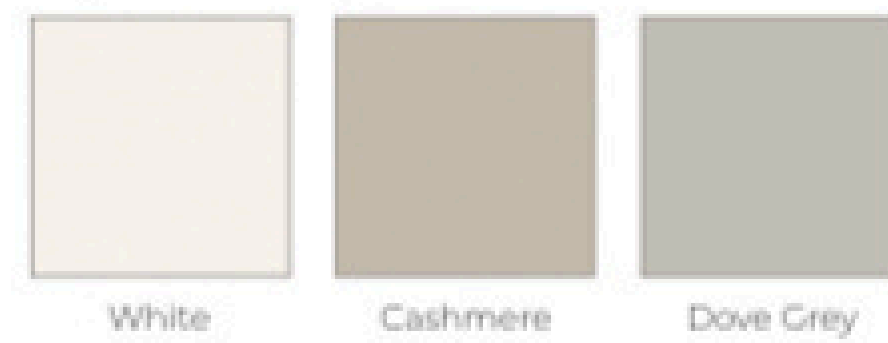

Garda

- Price Group 4
- High gloss acrylic slab door
- MDF core material
- 19mm door thickness

High Gloss Acrylic

* Arrow indicates grain direction

Finsbury

- Price Group 5
- Gloss / Matt lacquered slab door
- MDF core
- Antibacterial coating
- 18mm door thickness