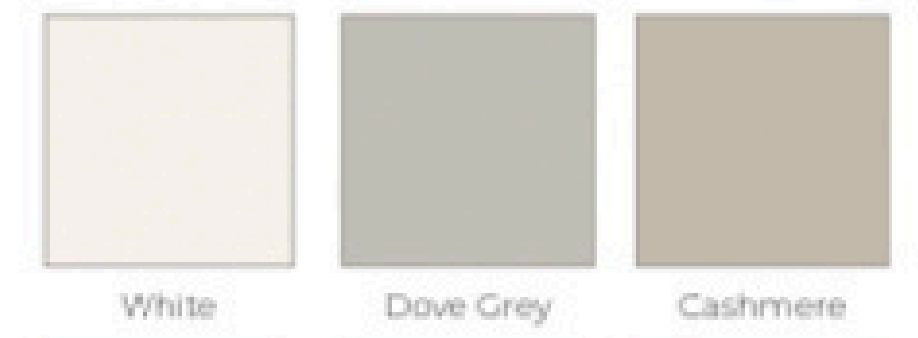

Rio

- Price Group 1
- Laminate slab door with a horizontal grain structure (wardrobe doors are always vertical grain)
- MFC core
- 18mm door thickness

* Arrow indicates grain direction

Laminate

Wood Grains

Como

- Price Group 1
- Laminate slab door with a vertical grain structure
- MFC core
- 18mm door thickness

* Arrow indicates grain direction

Laminate

Wood Grains

Roma

- Price Group 2
- Slab vinyl pressed door with a soft radiused edge
- 18mm door thickness

* Arrow indicates grain direction

Painted Wood Grain Effect

Super Matt Foil

Soho

- Price Group 2
- Slab vinyl pressed door with a fine frame effect and a soft radiused edge
- 18mm door thickness

* Arrow indicates grain direction

Painted Wood Grain Effect

Super Matt Foil