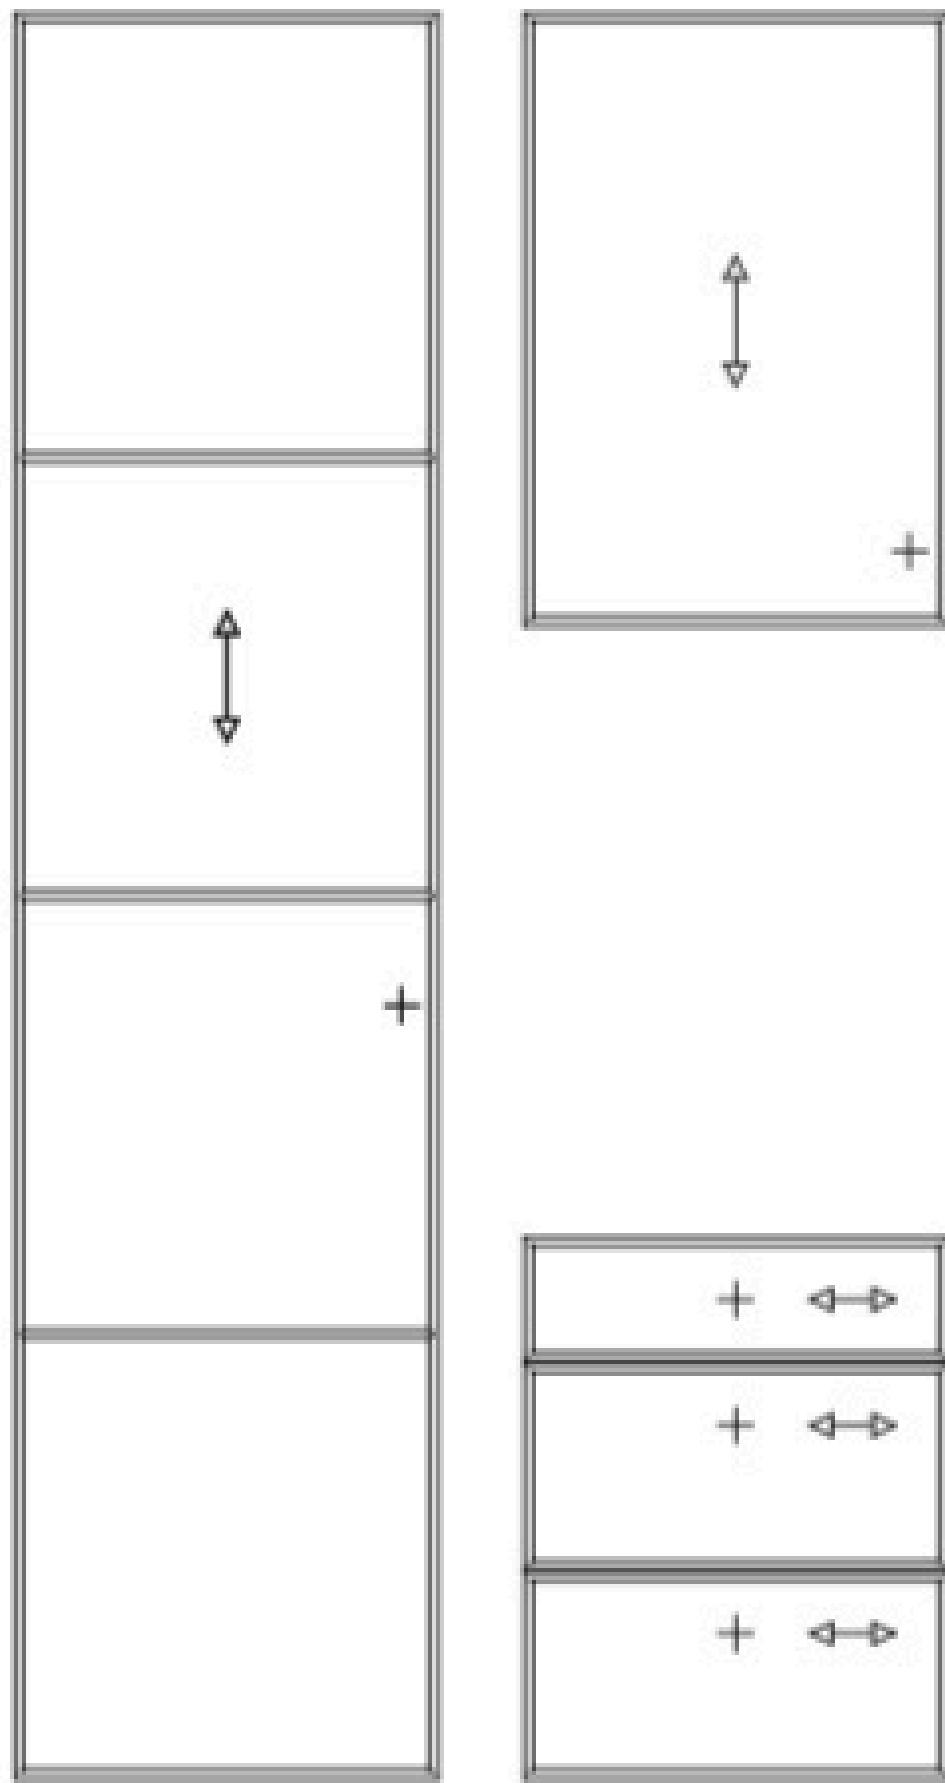

Genoa

- Price Group 2
- Slab vinyl pressed door with a modular profile and a soft radiused edge
- 18mm door thickness

* Arrow indicates grain direction

Painted Wood Grain Effect

Super Matt Foil