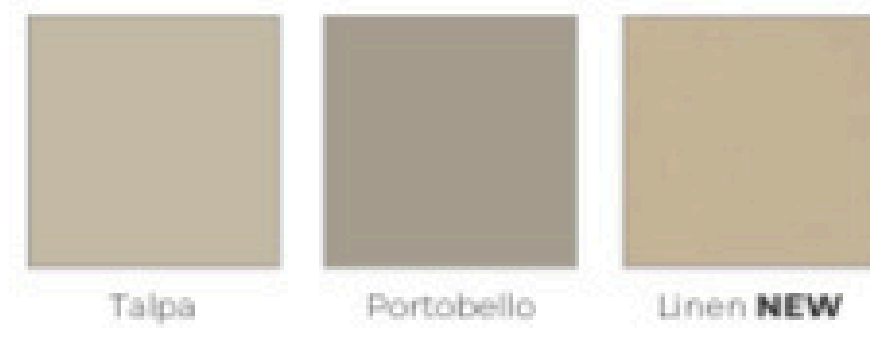

Rio

- Price Group 1
- Laminate slab door with a horizontal grain structure (wardrobe doors are always vertical grain)
- MFC core
- 18mm door thickness

* Arrow indicates grain direction

Laminate

Wood Grains