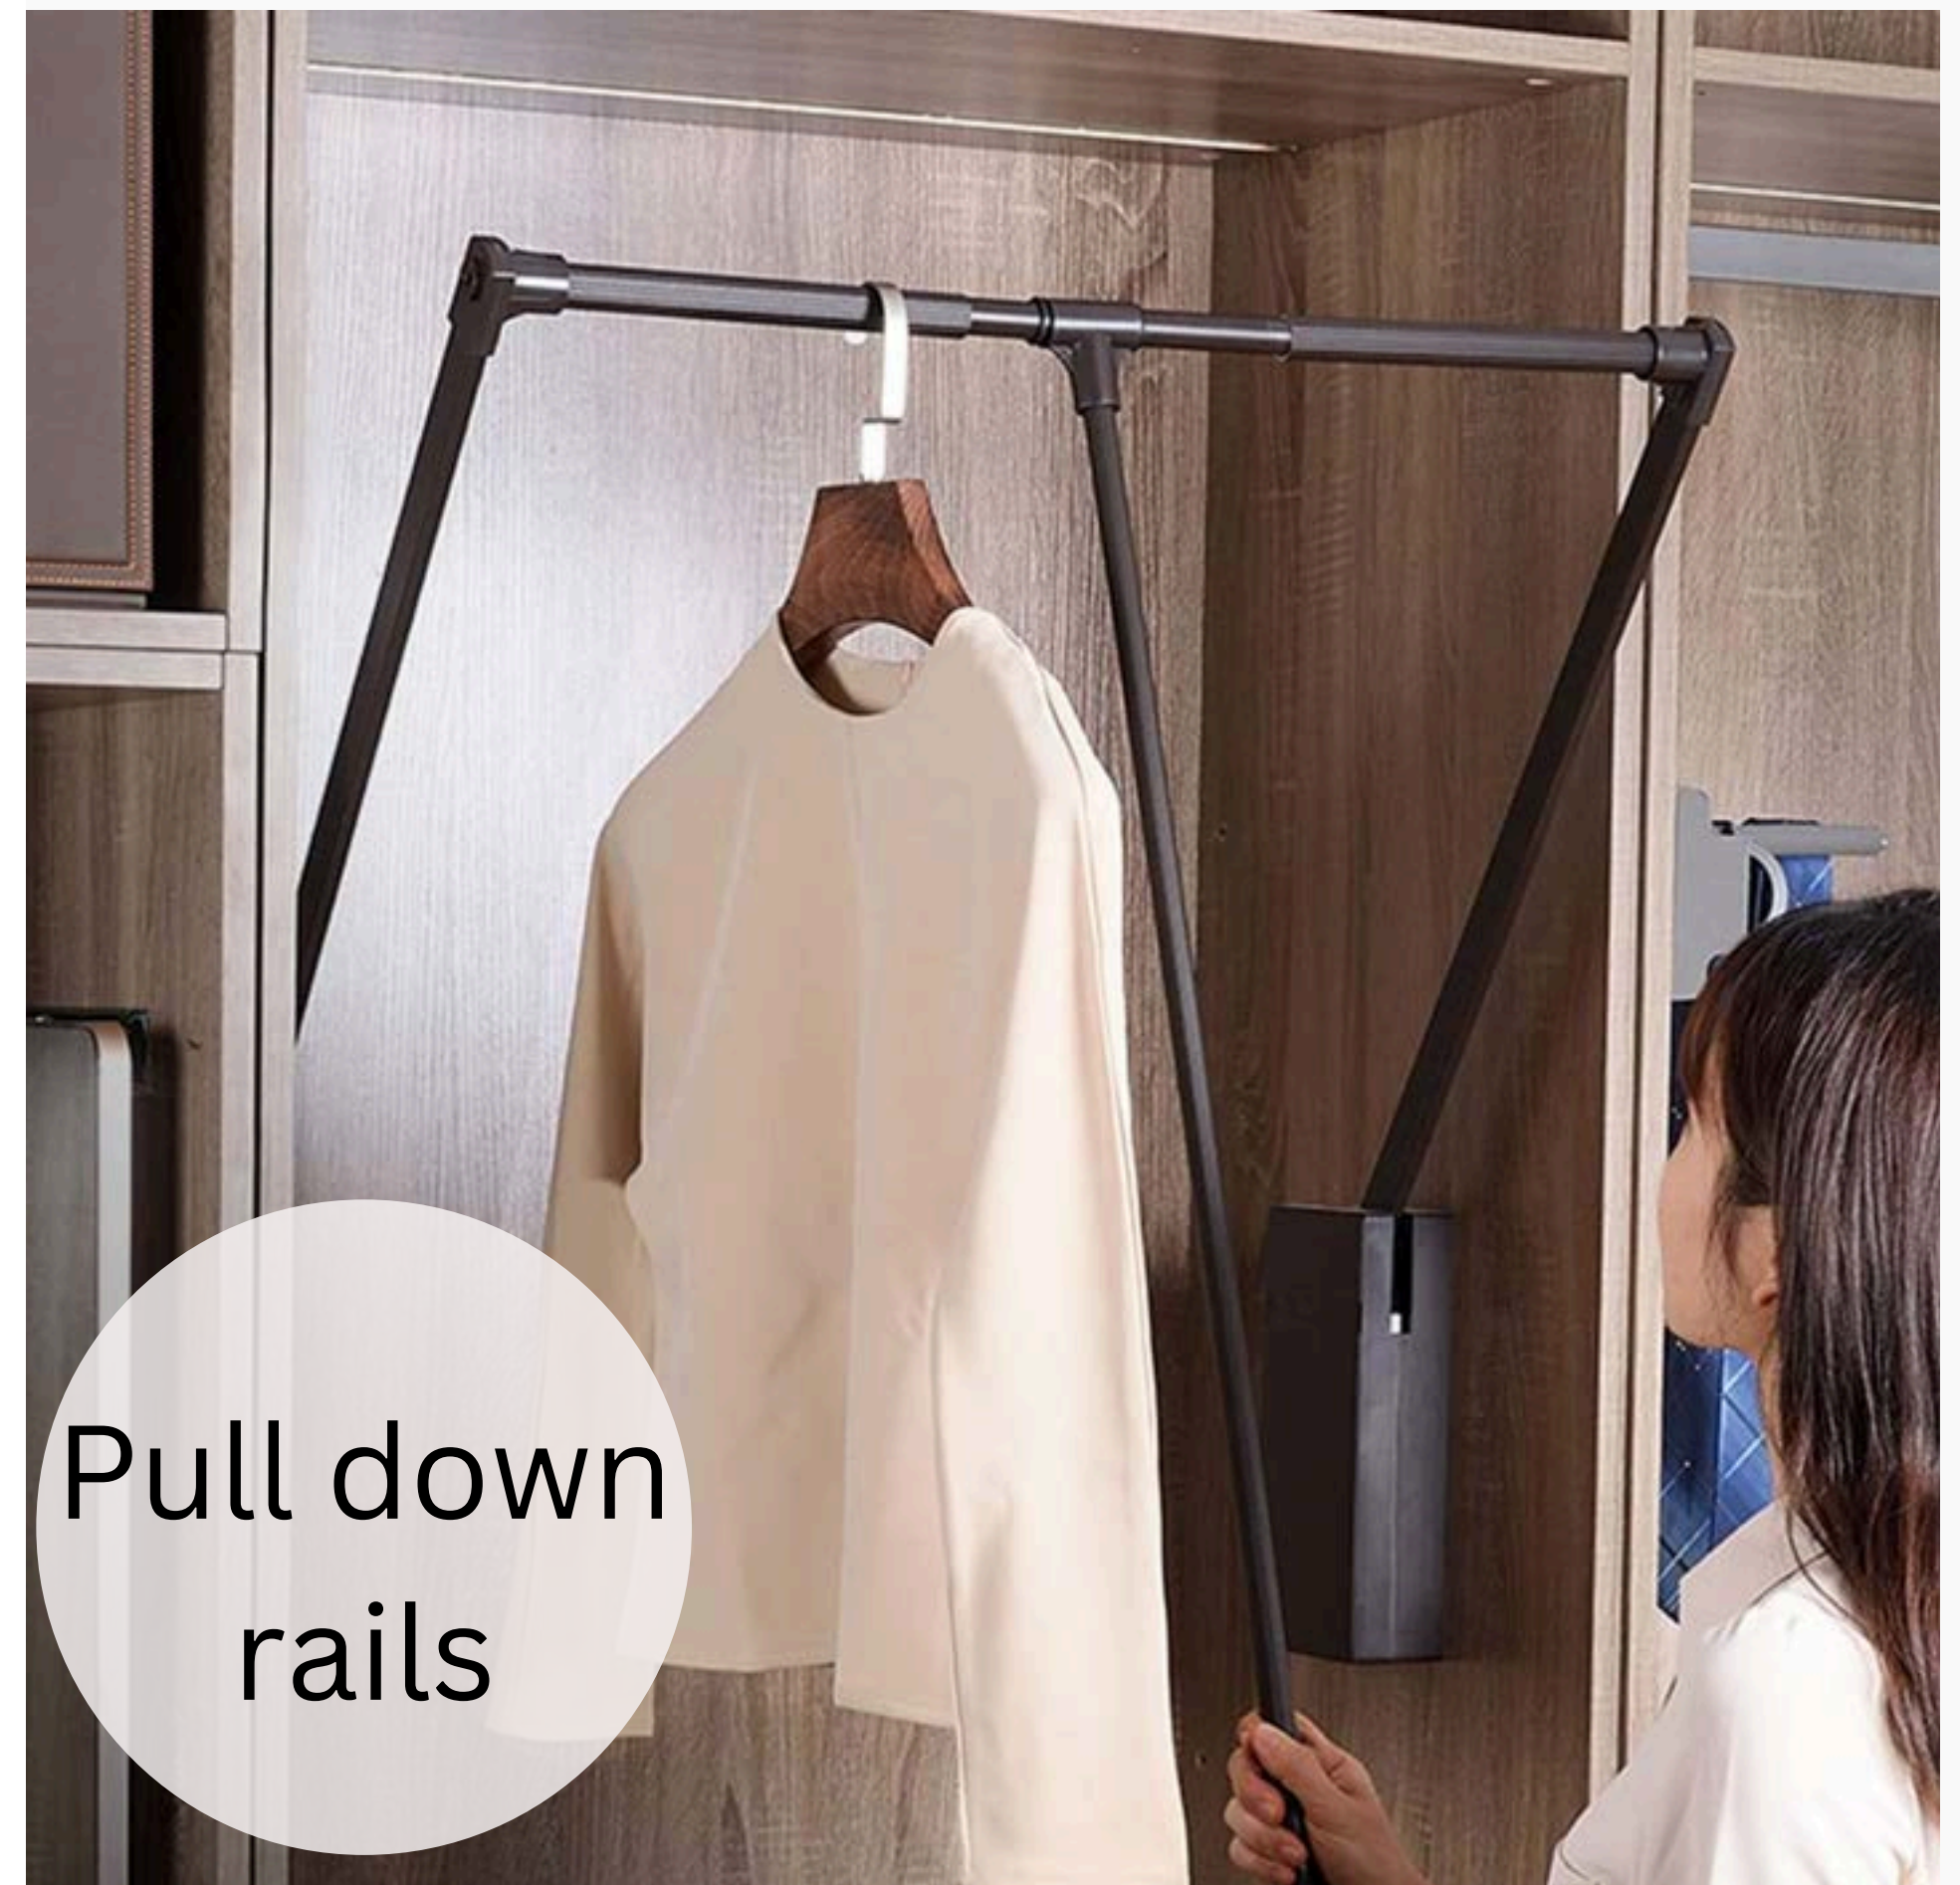

**Pivot
Pull-Out
Mirror**

Dimensions (W x D):
450 x 38 mm

Height:
1155 mm

Extension Length:
350 mm

Pull down
rails

Shoe
racking

Interior
lighting

MATCHING FURNITURE