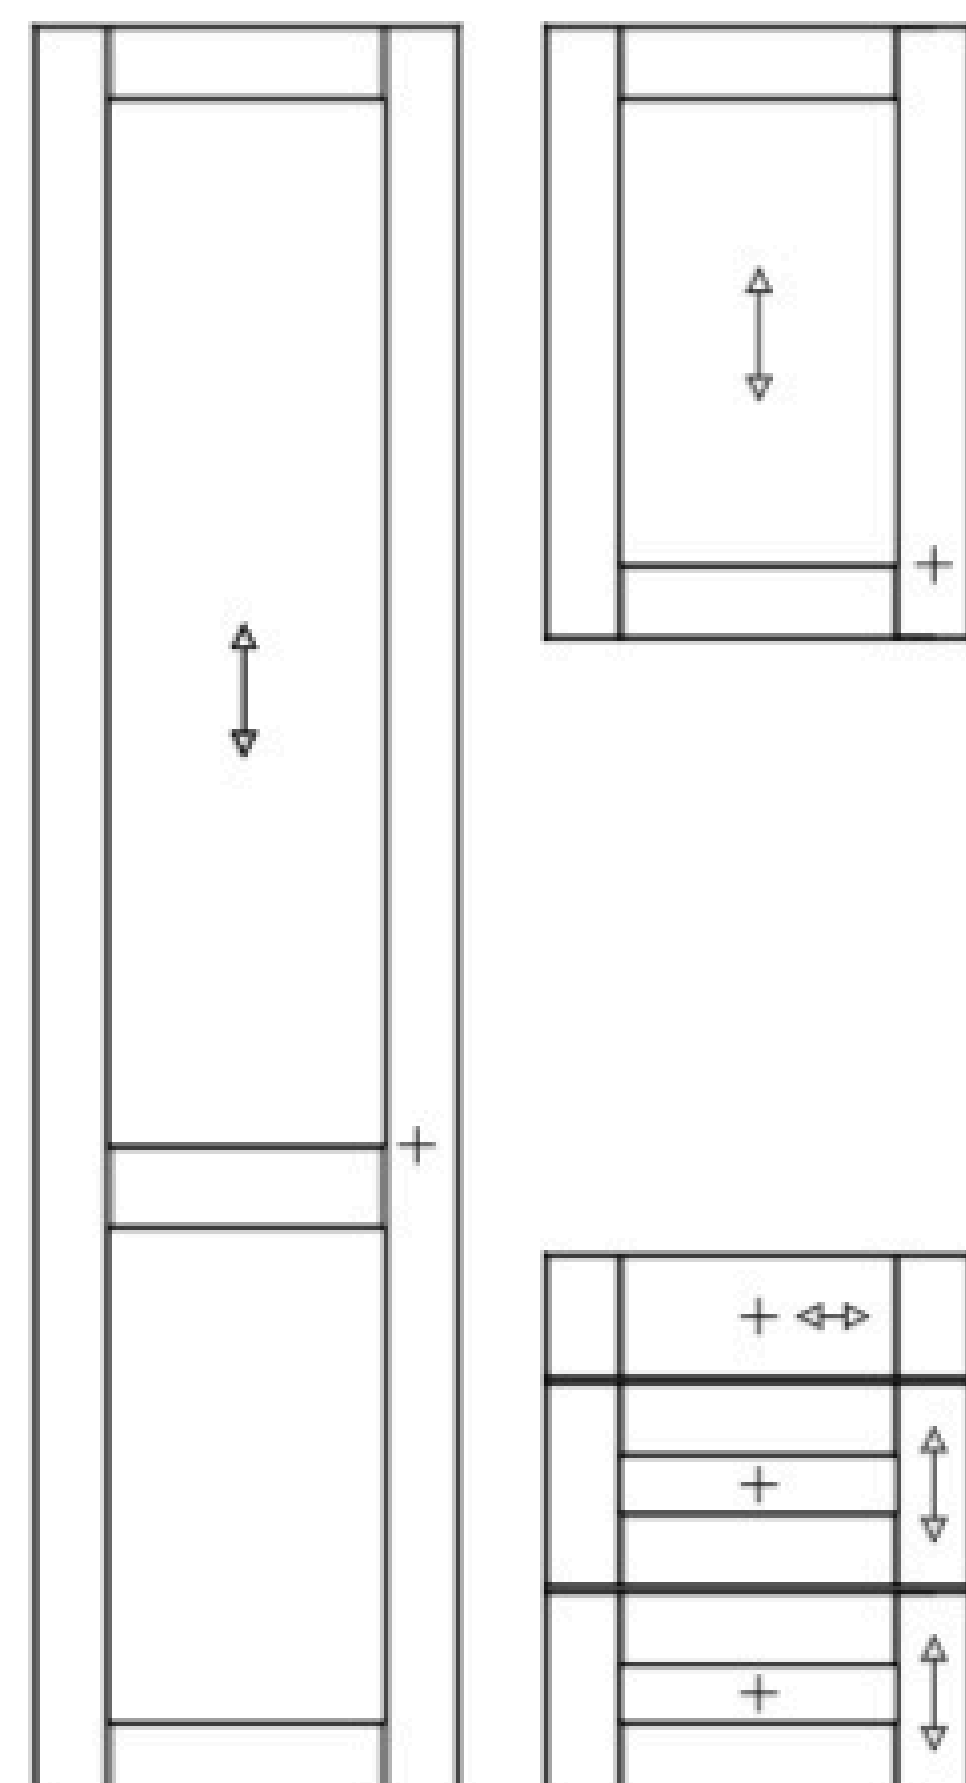

Painted Wood Grain Effect

Super Matt Foil

* Arrow indicates grain direction

Hampton

- Price Group 5
- Shaker vinyl pressed door with a soft radiused edge
- 18mm door thickness