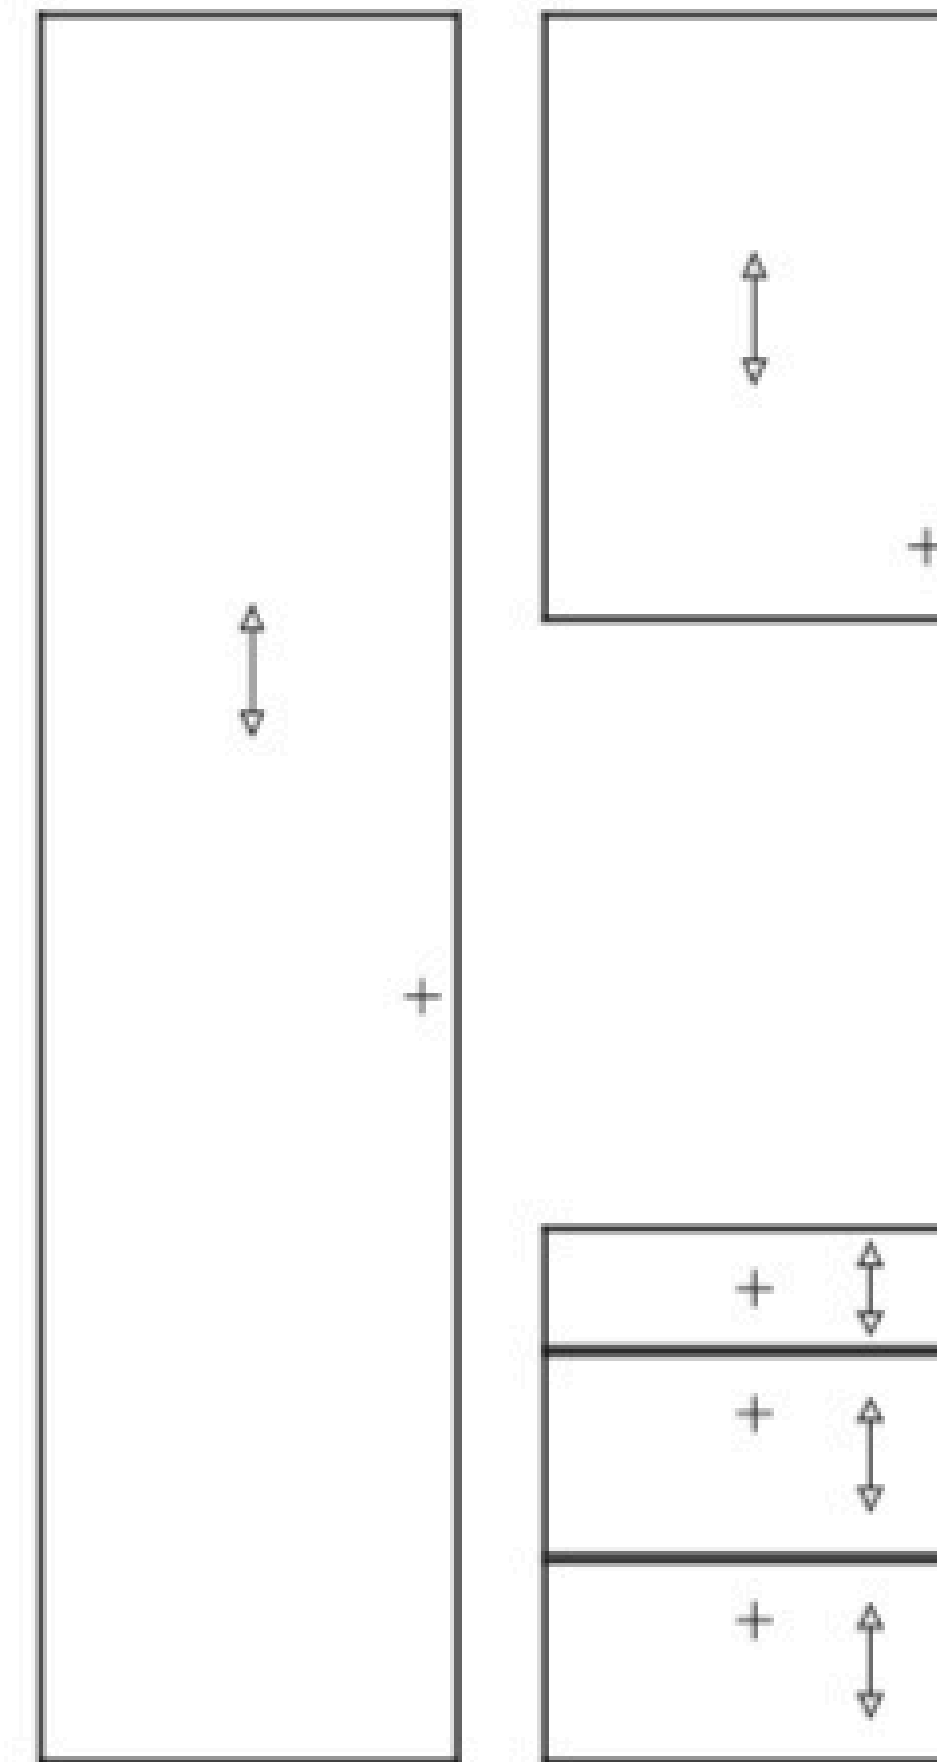

Super Matt

* Arrow indicates grain direction

Renzo

- Price Group 4
- Laminate slab door with a vertical grain structure
- MFC core
- Made from 100% recycled material
- 18mm door thickness