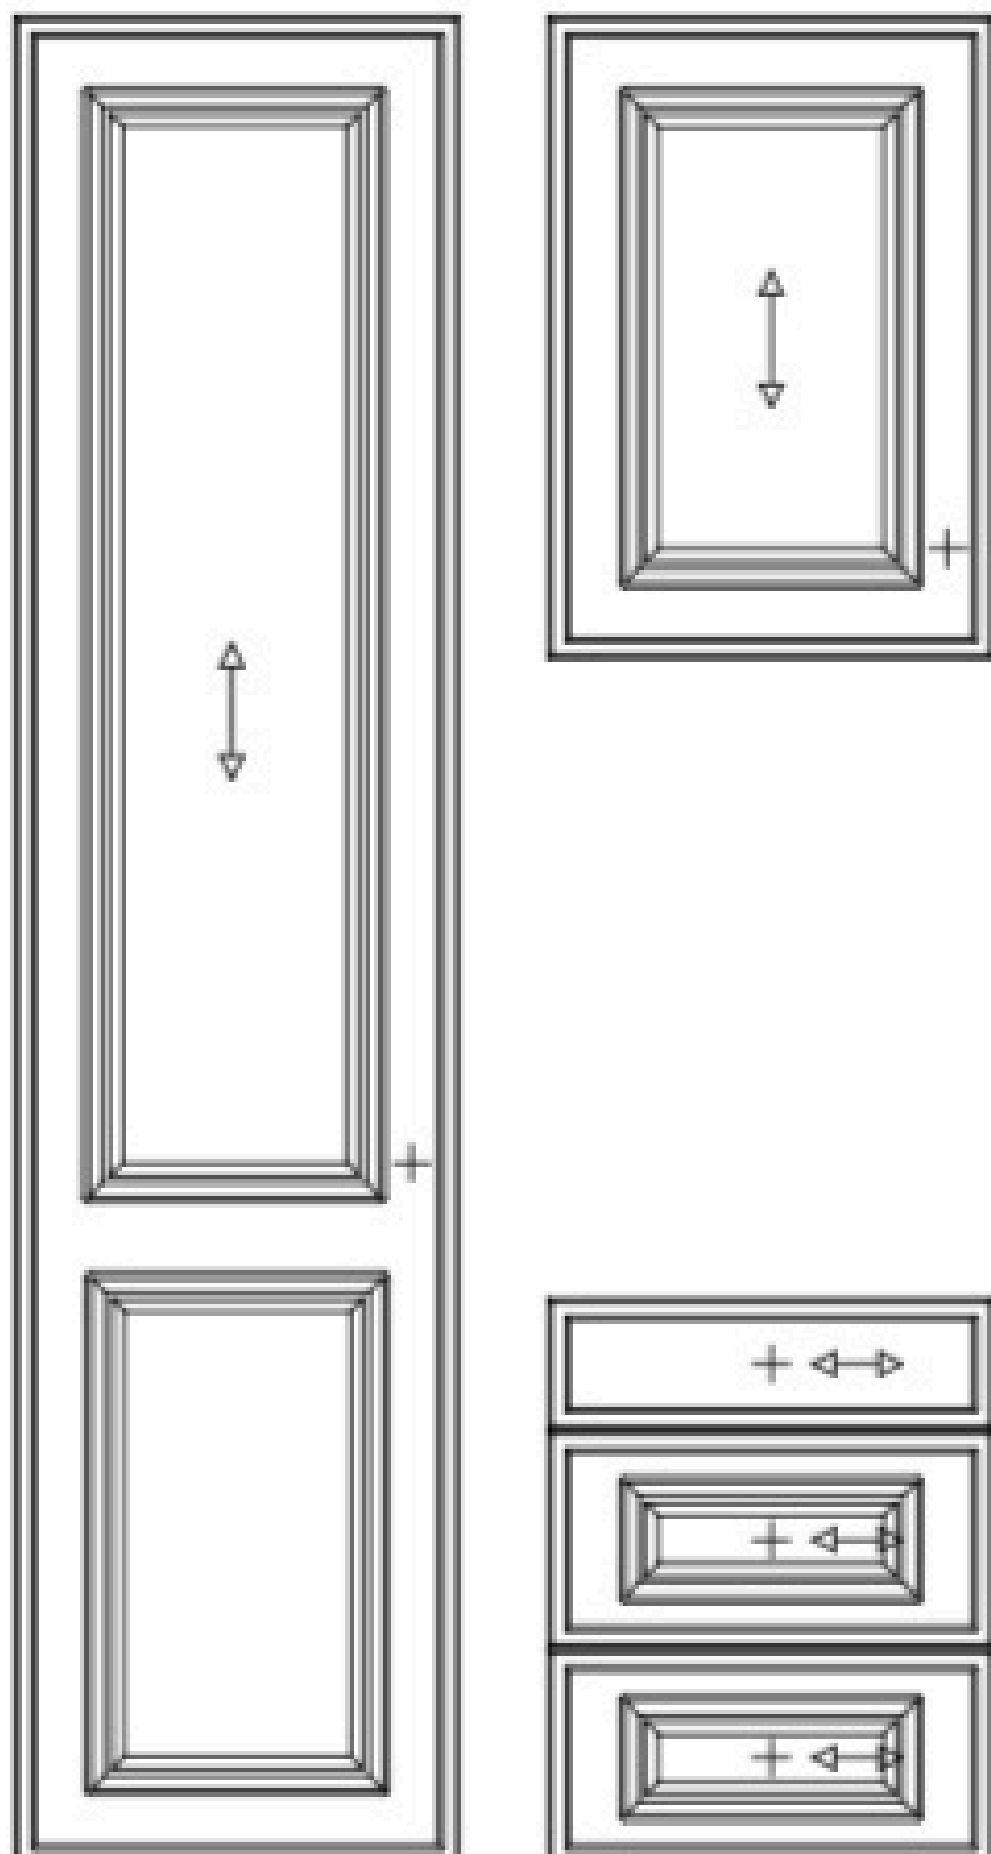

Genoa

- Price Group 2
- Slab vinyl pressed door with a modular profile and a soft radiused edge
- 18mm door thickness

* Arrow indicates grain direction

Painted Wood Grain Effect

Super Matt Foil

Newlands

- Price Group 3
- Shaker vinyl pressed door with 2 cross rails
- 18mm door thickness

* Arrow indicates grain direction

Painted Wood Grain Effect

Windsor

- Price Group 3
- Shaker vinyl pressed door with a raised and fielded center panel
- 18mm door thickness

* Arrow indicates grain direction

Painted Wood Grain Effect

Super Matt Foil

Varenna

- Price Group 3
- Laminate slab door with a synchronised embossing structure
- MFC core
- 19mm door thickness

* Arrow indicates grain direction

Wood Grains