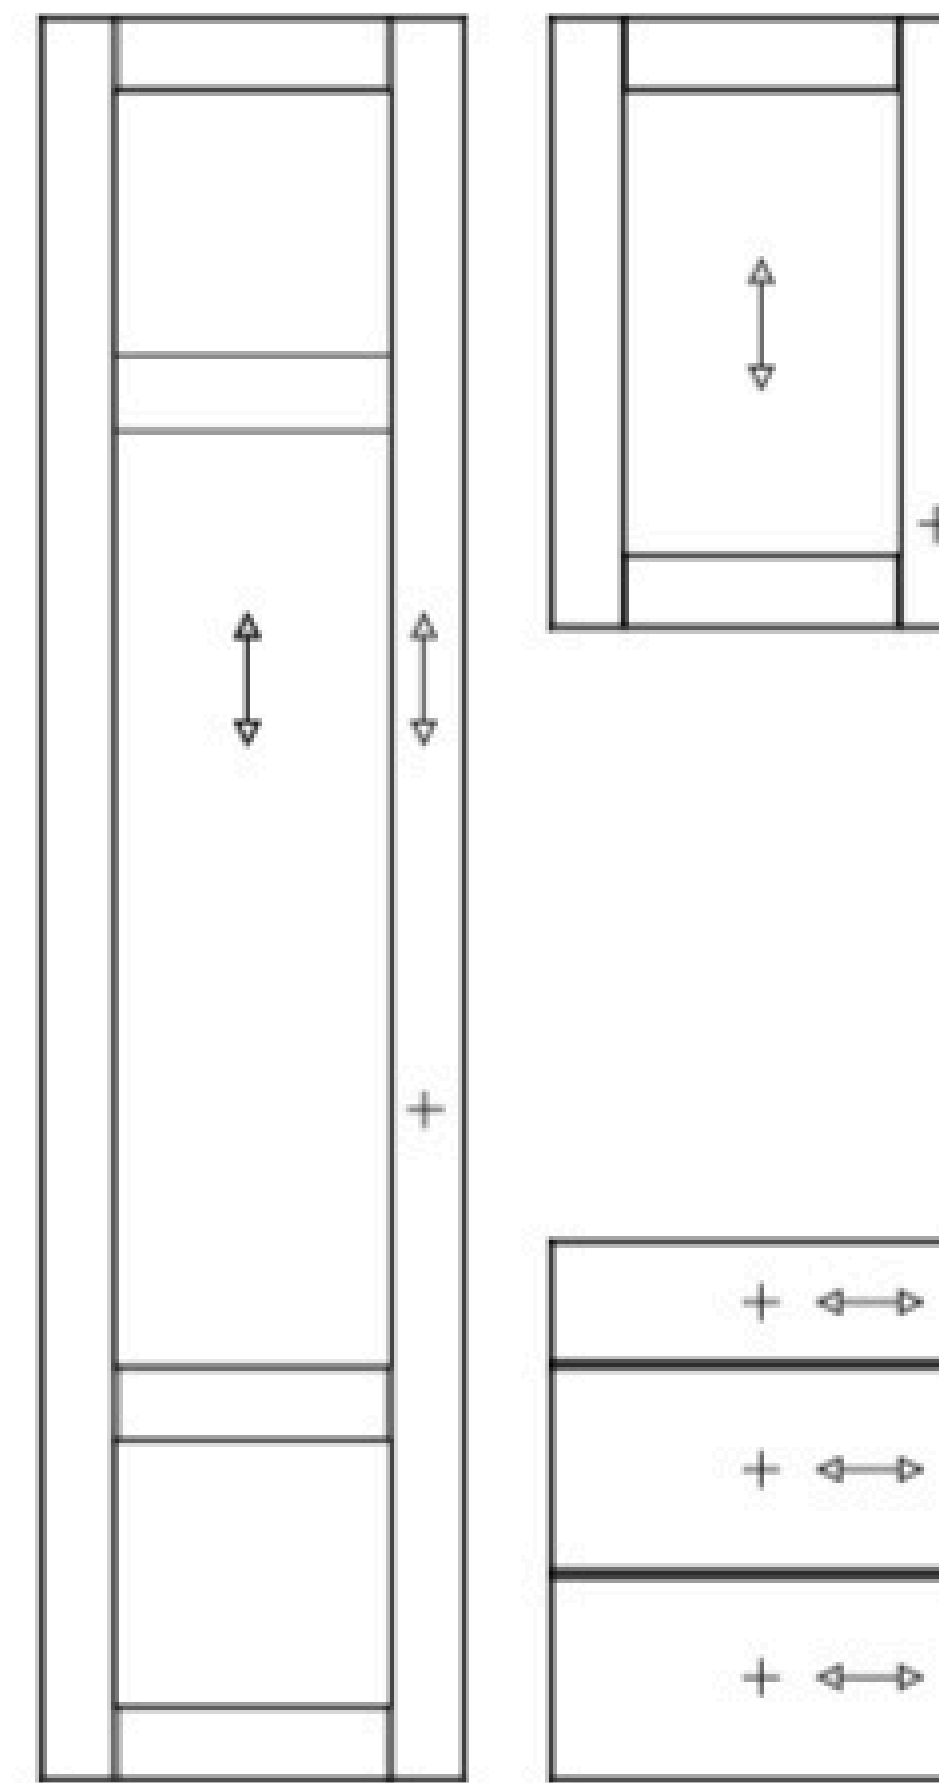

Newlands

- Price Group 3
- Shaker vinyl pressed door with 2 cross rails
- 18mm door thickness

* Arrow indicates grain direction

Painted Wood Grain Effect

Windsor

- Price Group 3
- Shaker vinyl pressed door with a raised and fielded center panel
- 18mm door thickness