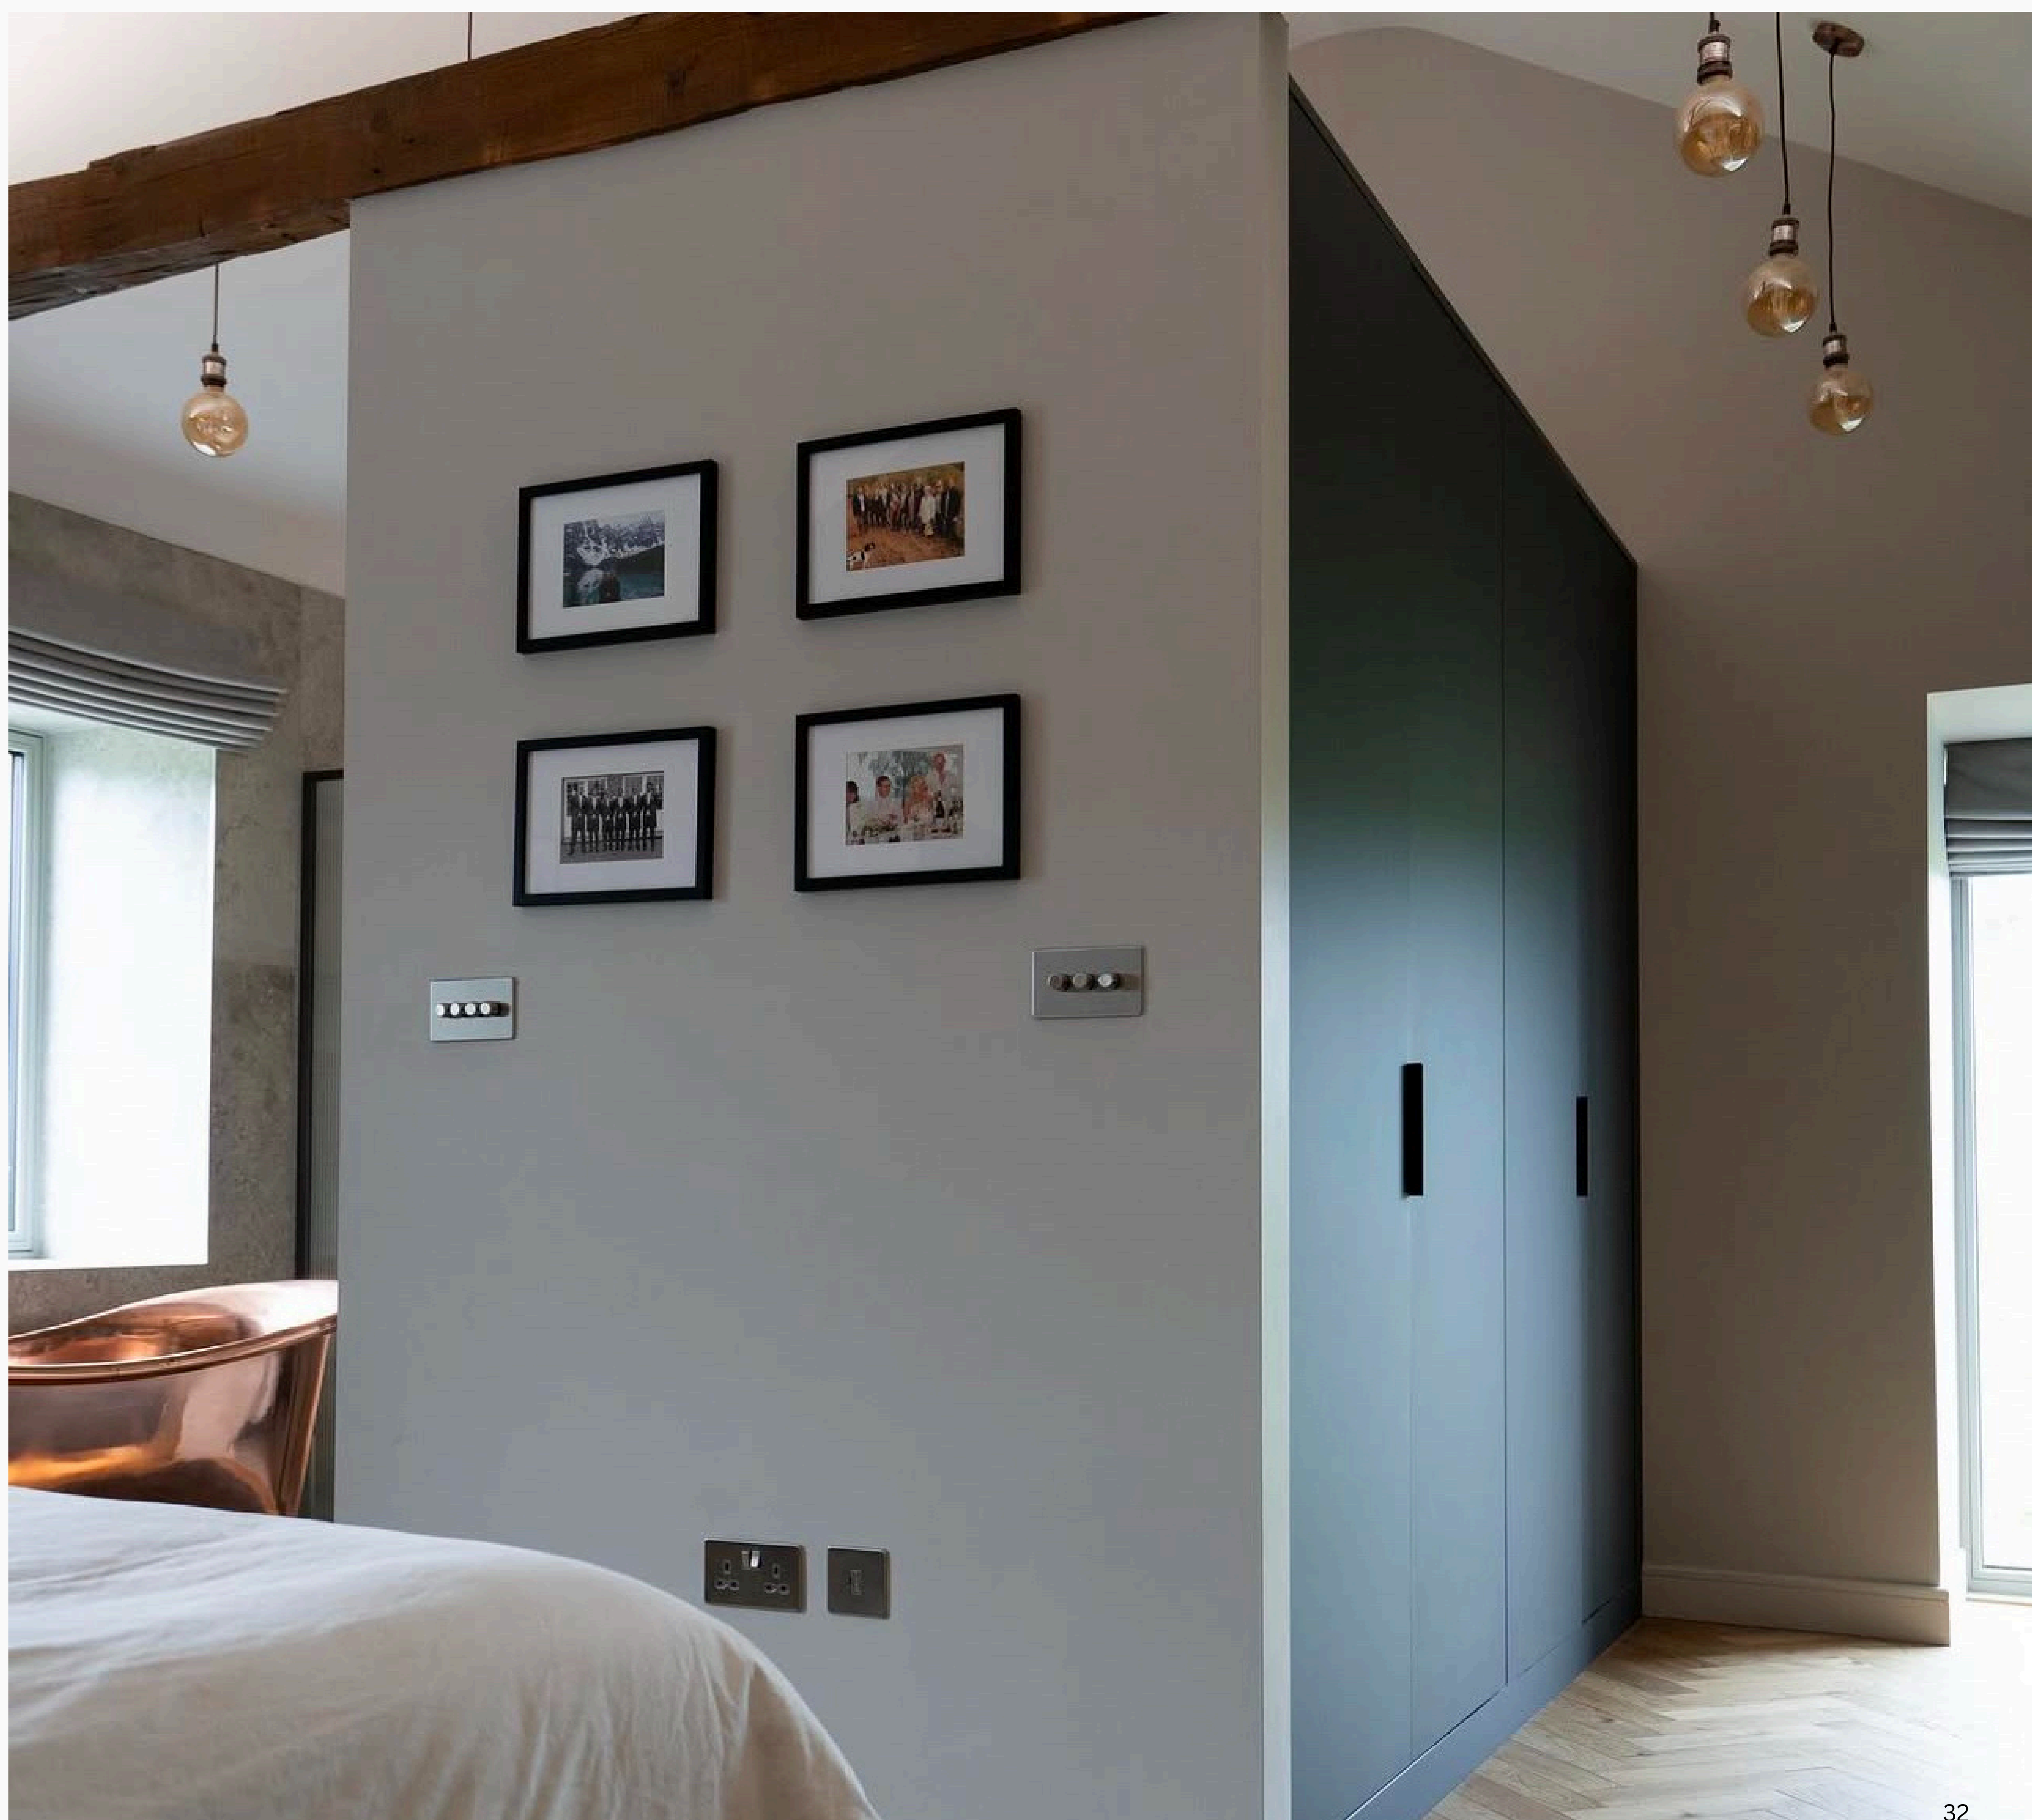

H A R V A R D

Harvard is a simple yet impactful shaker-style wardrobe, shown here in our calming Portobello shade. Choose full length mirrors - perfect for perfecting your look - and specify bespoke drawers such as those shown under the window to complete the look while adding further useable storage. Features including angled-end cupboards are ideally placed near doors to create a welcoming bedroom entrance and are perfect for storing shoes and jumpers.

M A Y F A I R

Mayfair is a stunning, contemporary slab door that adds understated style with its super-matt finish. Shown here in Marine Blue, Mayfair can be designed with or without handles to create a wardrobe uniquely bespoke to you. Add some made-to-measure drawers in contrasting Varenna Cuban Oak to create practical additional storage that sits beautifully in contrast to Mayfair, creating depth, interest and a sophisticated edge.

Using the cabinetry to divide the room, a modern bathroom suite with freestanding copper bath sits proudly on one side, while the second half of the space is given over to the modern fitted wardrobes.

The open plan layout of the bedroom has been incorporated into the design of the wardrobe area, with the two main cabinetry runs positioned opposite each other to create a more dressing-room like finish, complete with a floating dressing table and half circle, back-lit mirror.