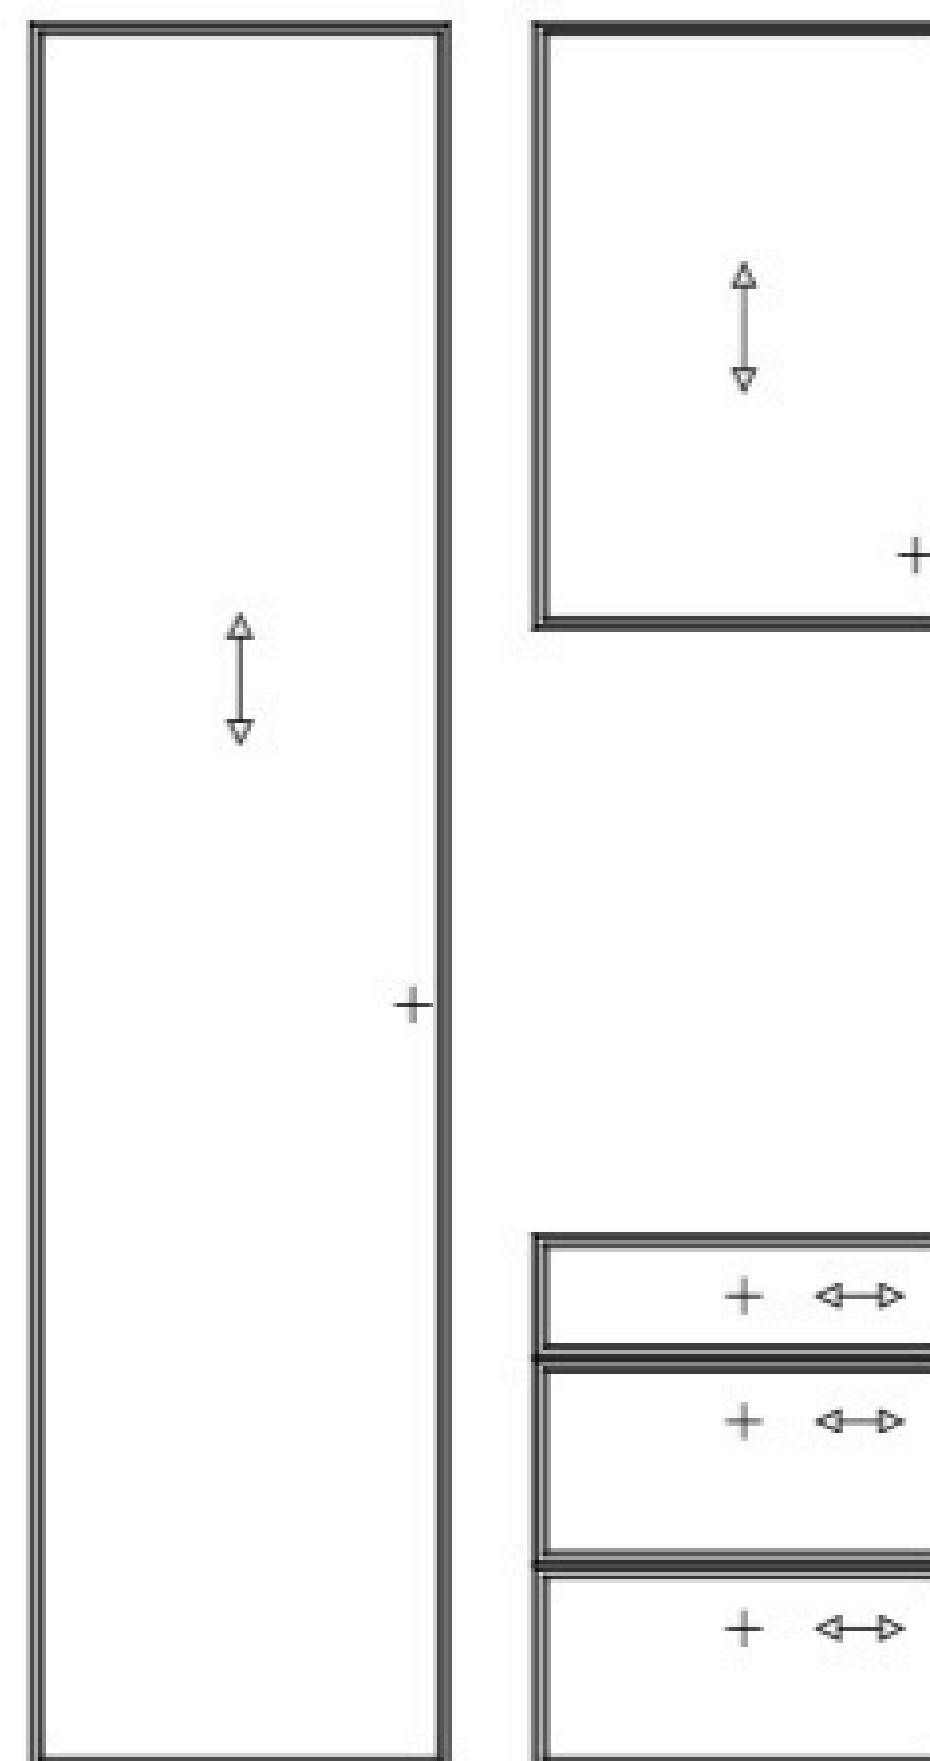

* Arrow indicates grain direction

Painted Wood Grain Effect

Super Matt Foil