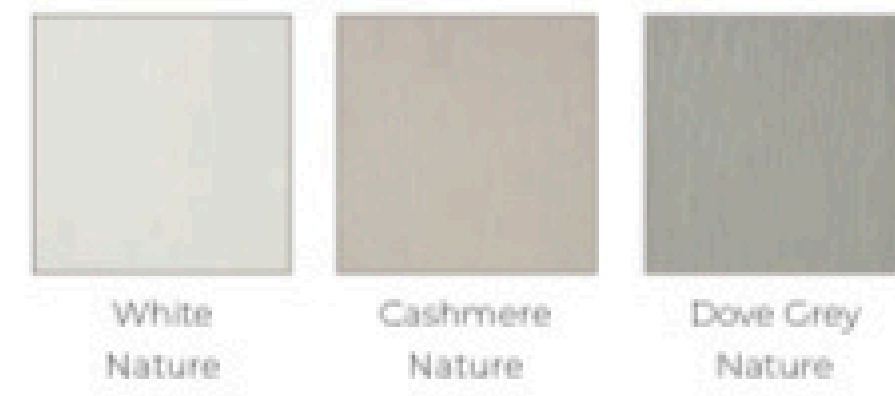

Painted Wood Grain Effect

Super Matt Foil

Genoa

- Price Group 2
- Slab vinyl pressed door with a modular profile and a soft radiused edge
- 18mm door thickness

* Arrow indicates grain direction

Painted Wood Grain Effect