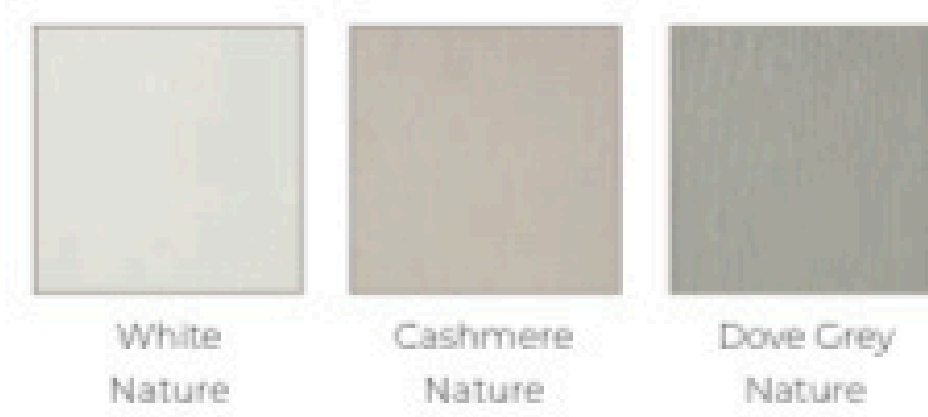

Painted Wood Grain Effect