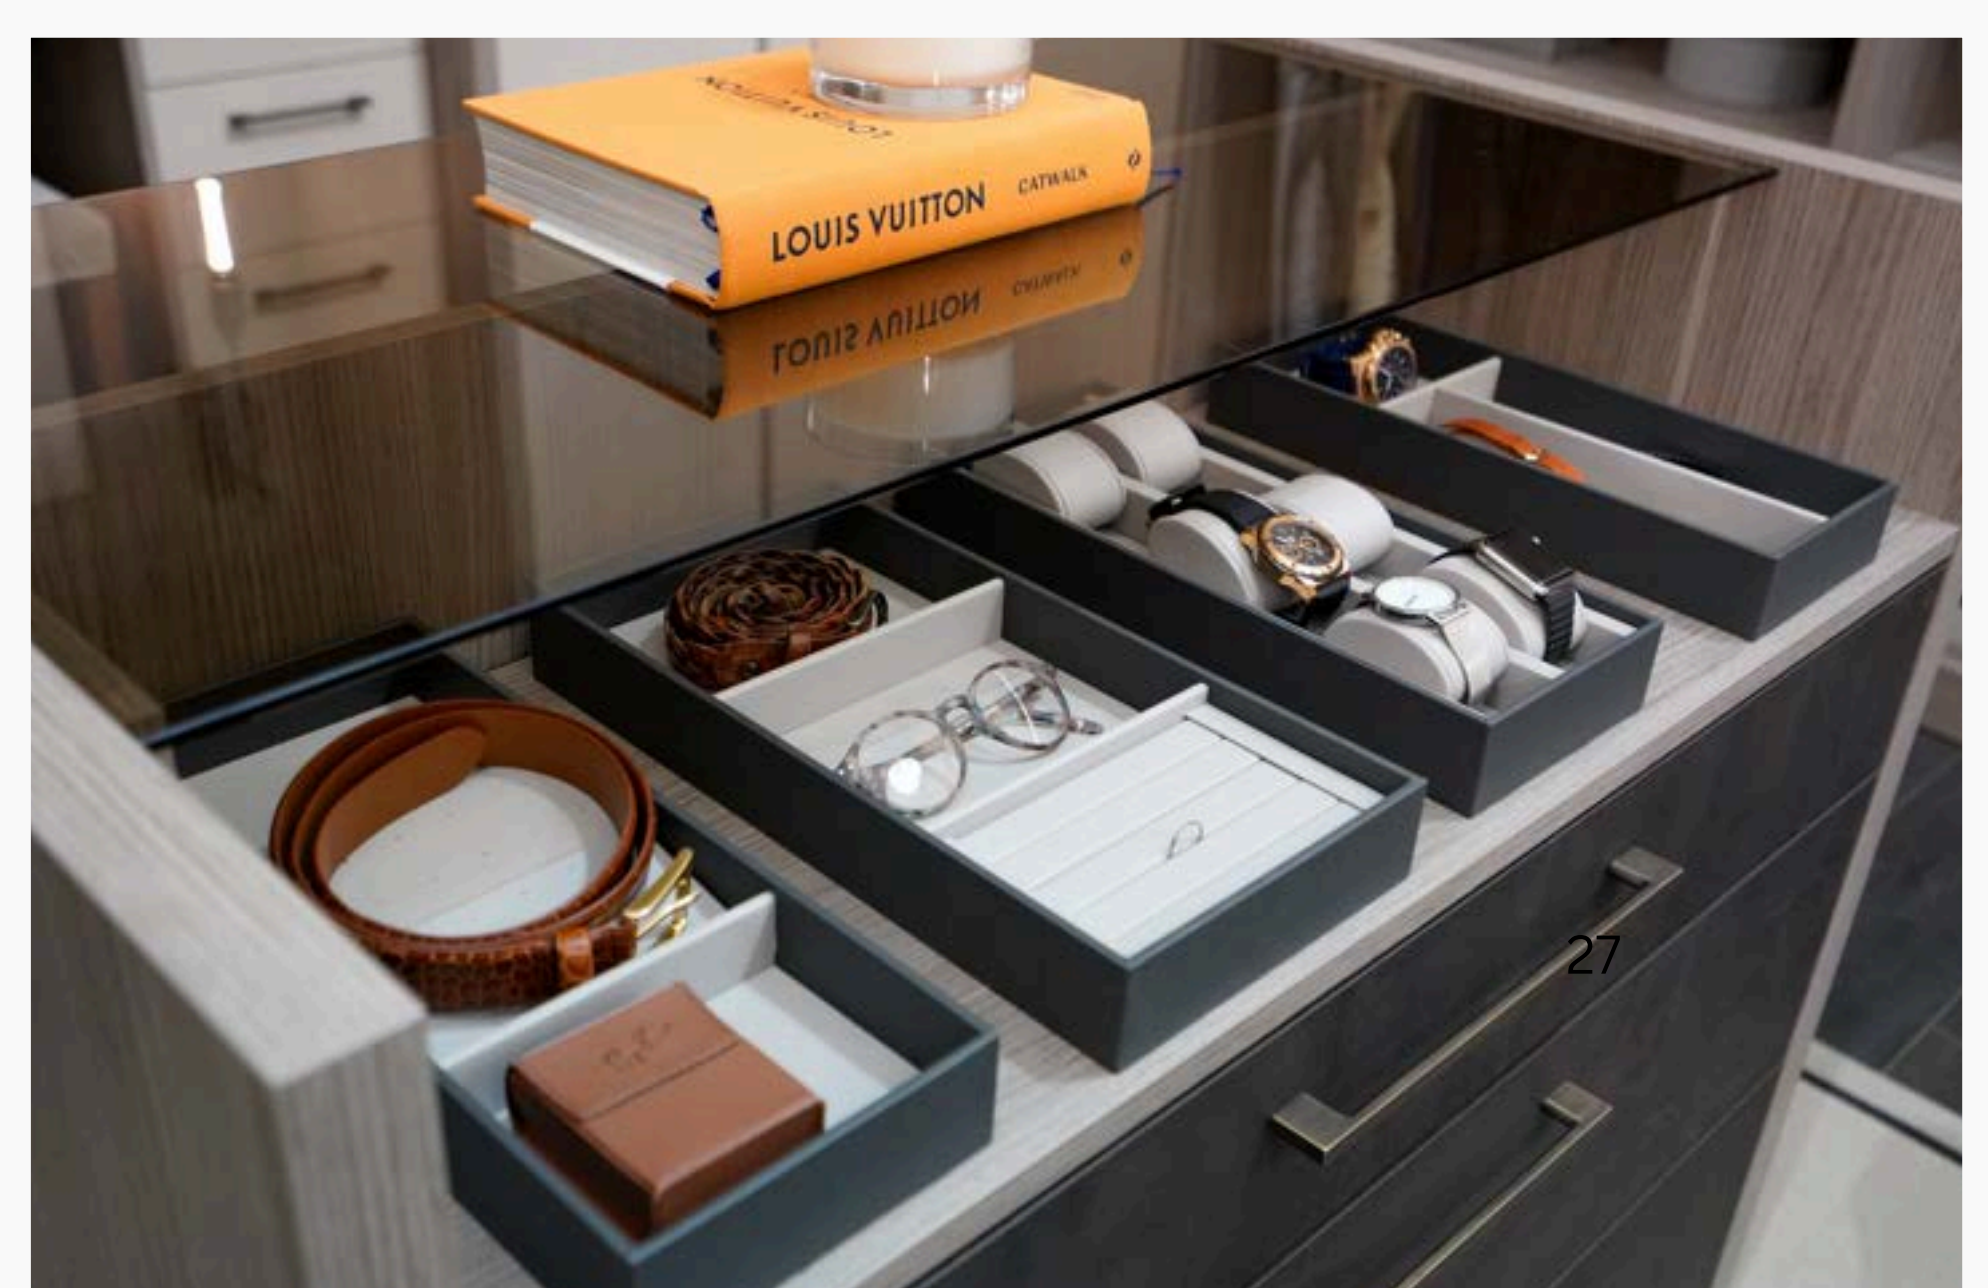

L A N G H A M

Langham cabinetry is the ultimate in bedroom luxury. Shown here in linen-effect Beige Silk, Langham is paired beautifully with a central storage island featuring Mayfair drawers in Bronze with Smoked Oak. Add more luxurious touches by choosing from personalised storage options including ecoleather storage trays for jewellery, smoked glass shelves, or lead hanging rails – ideal for curating your outfit for the day ahead.