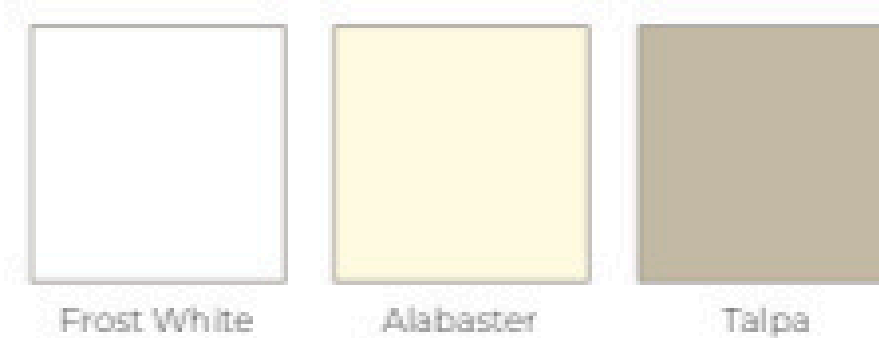

Super Matt Foil