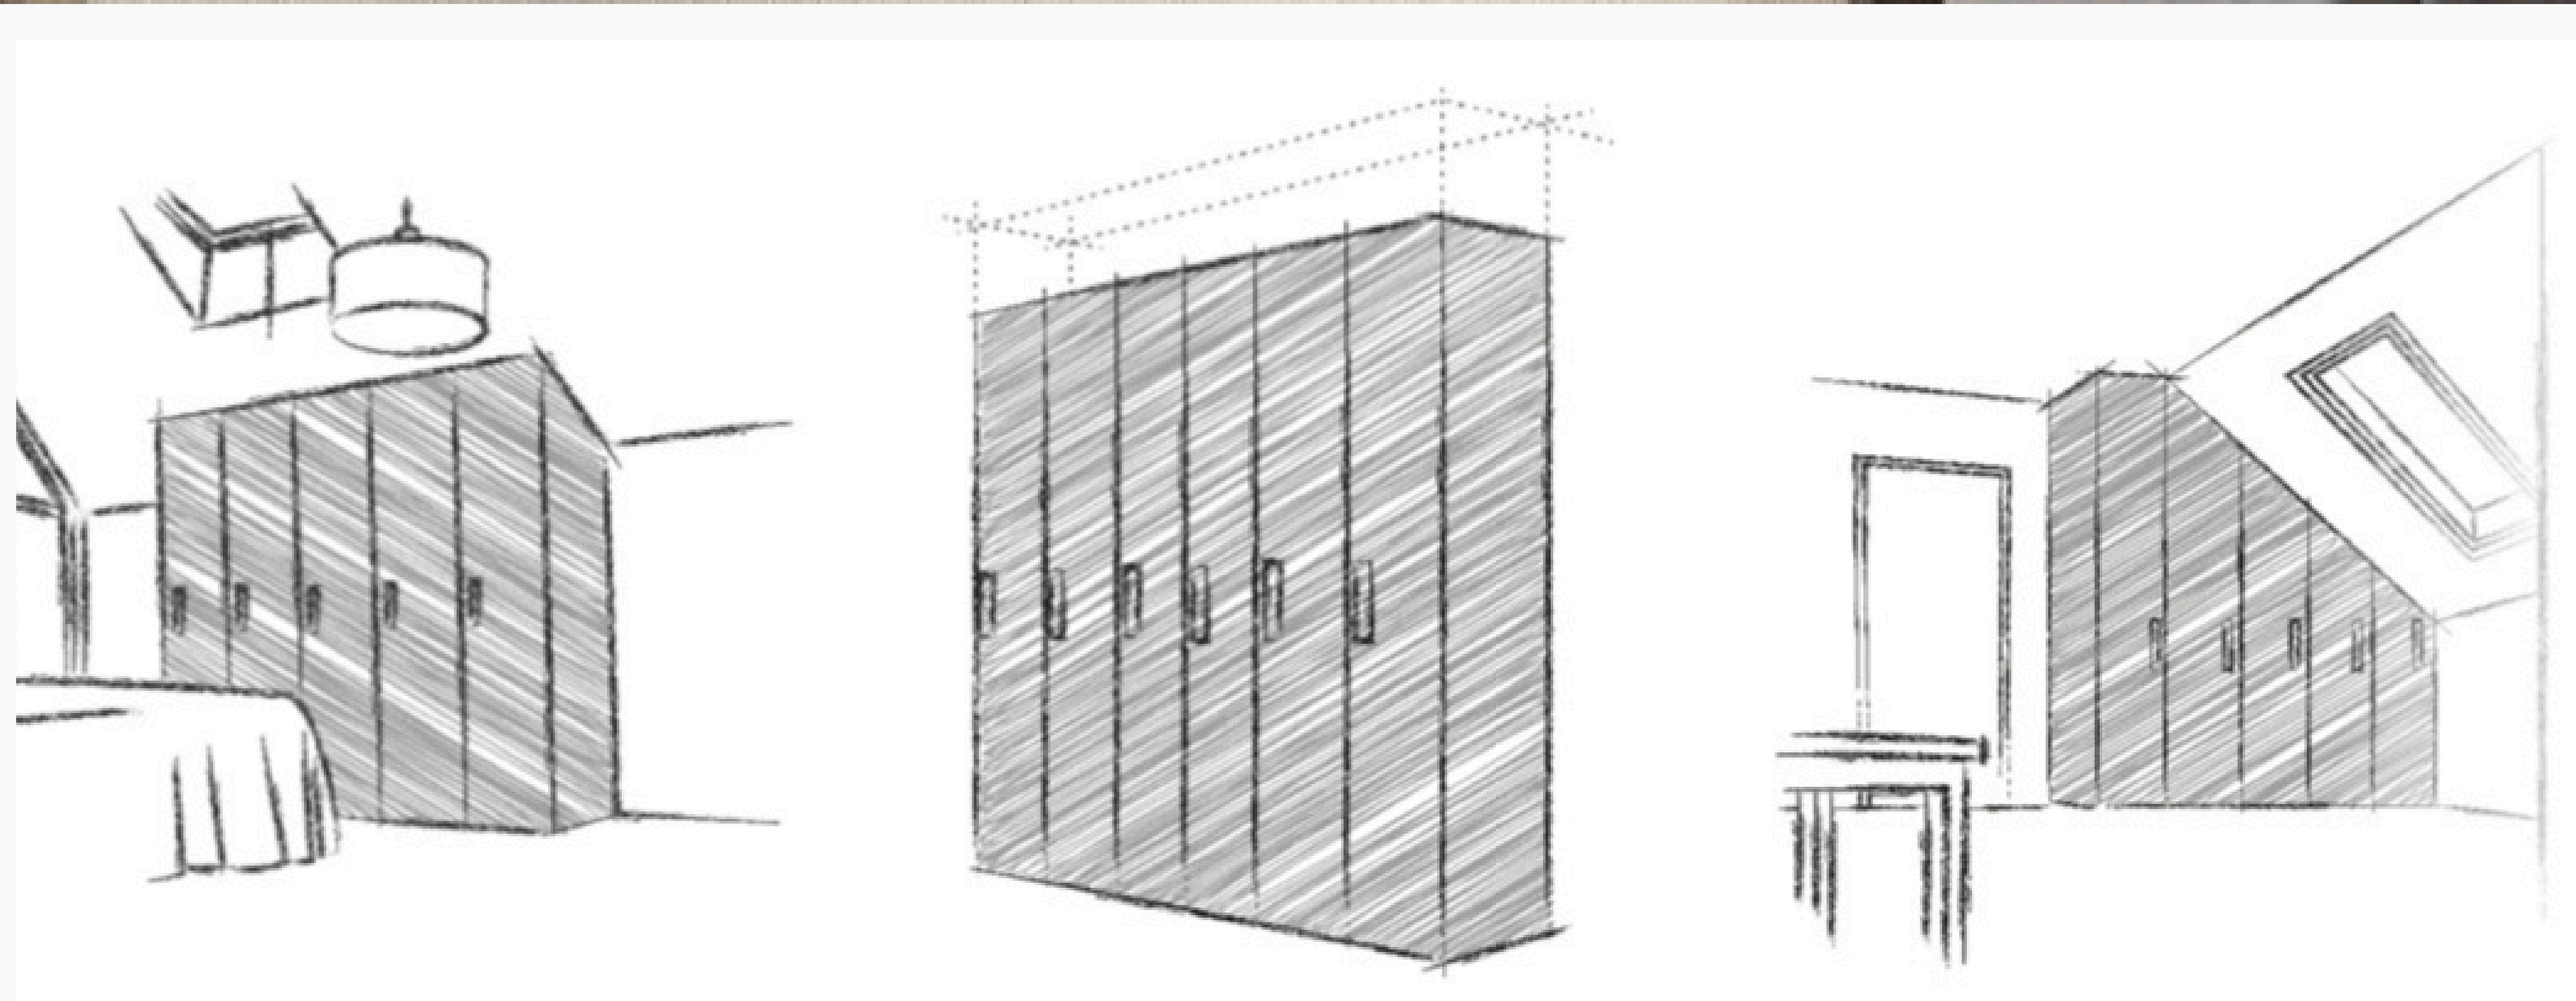

“Option I” utilizes advanced technology that enables us to precisely manufacture wardrobes & cabinetry to accommodate challenging spaces, such as those with sloping ceilings & angles.

This flexibility allows for a true custom fit, as we can adjust the height, width, shape and depth of each unit to seamlessly integrate with your unique room dimensions. This ensures a perfect fit and maximizes the available space, resulting in a bespoke and functional storage solution.