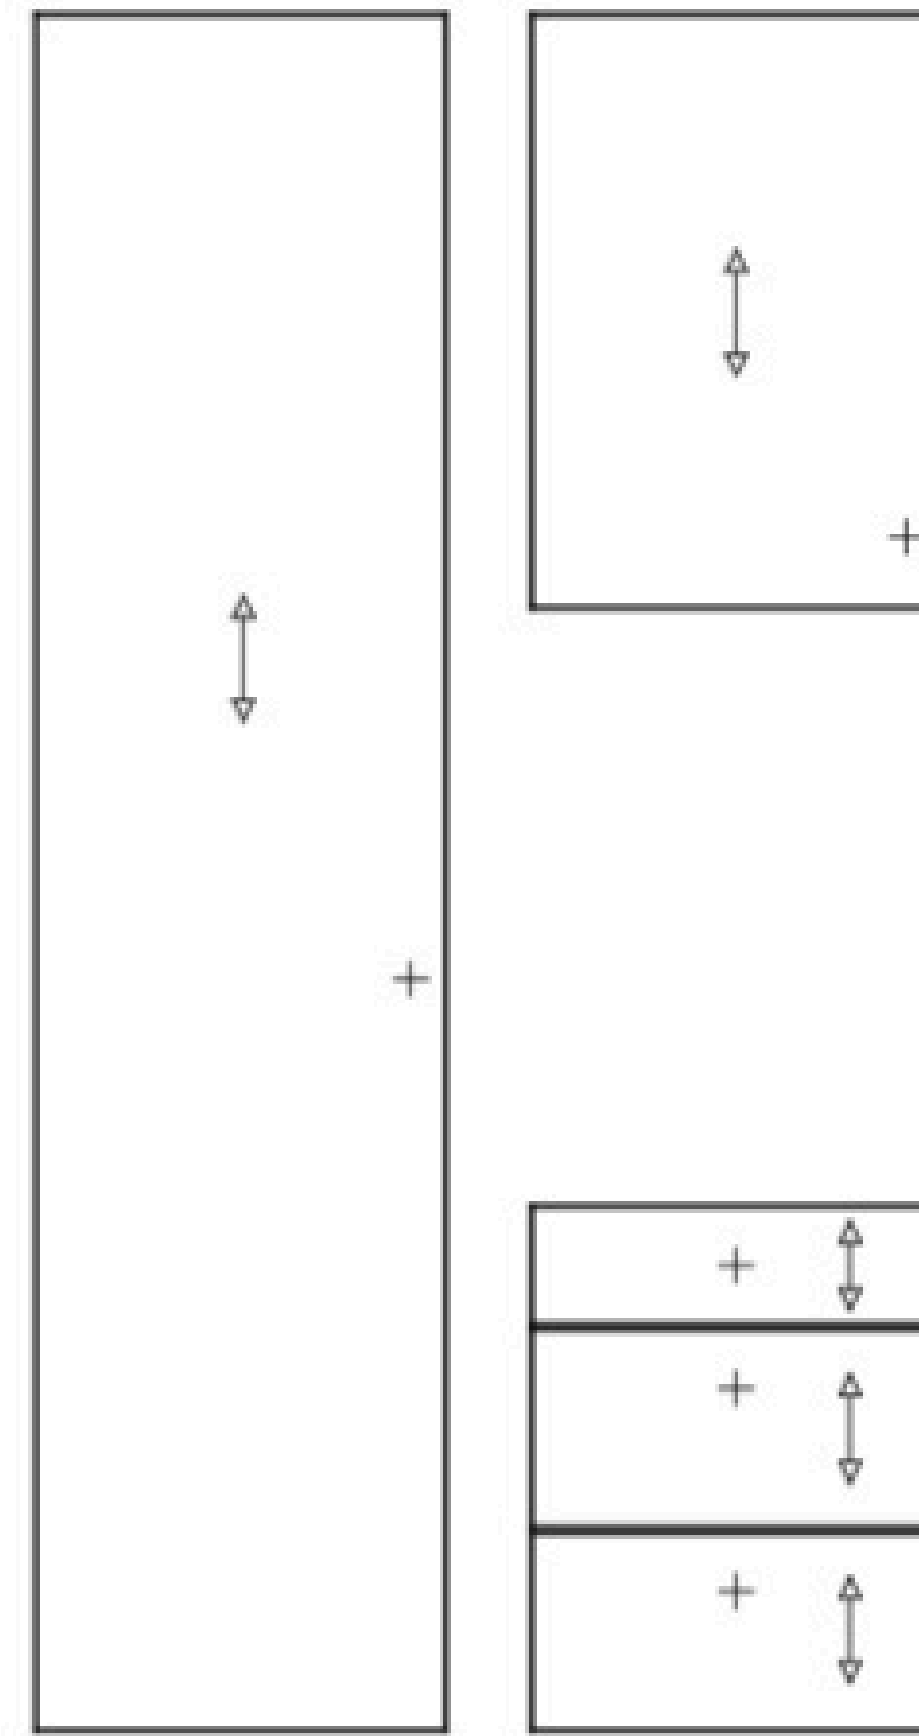

* Arrow indicates grain direction

Laminate

Wood Grains

Roma

- Price Group 2
- Slab vinyl pressed door with a soft radiused edge
- 18mm door thickness