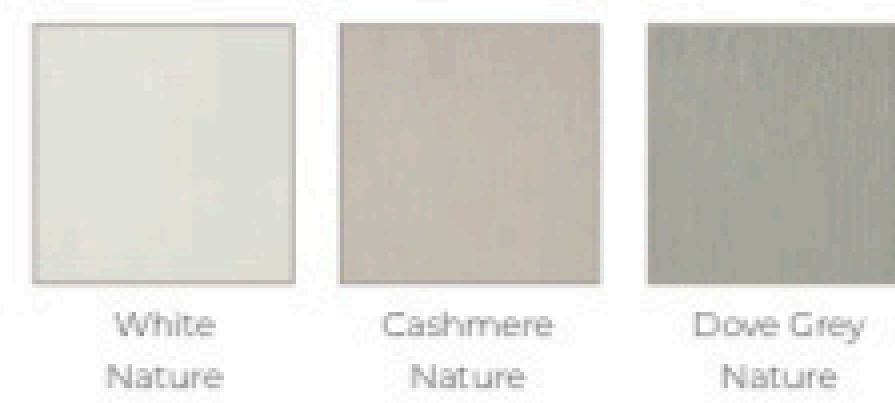

Painted Wood Grain Effect