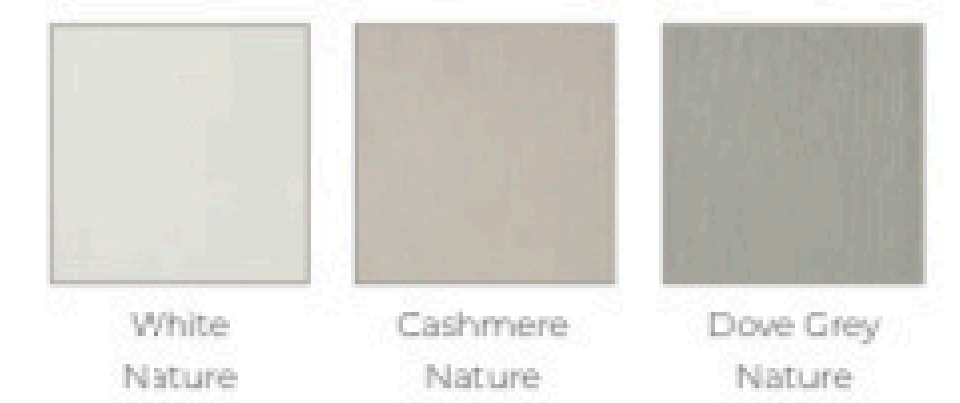

Painted Wood Grain Effect

Super Matt Foil

* Arrow indicates grain direction

C A B I N E T C O L O U R S

With our made to order furniture you can choose your own cabinet colour to create a matching or contrasting look for your furniture.