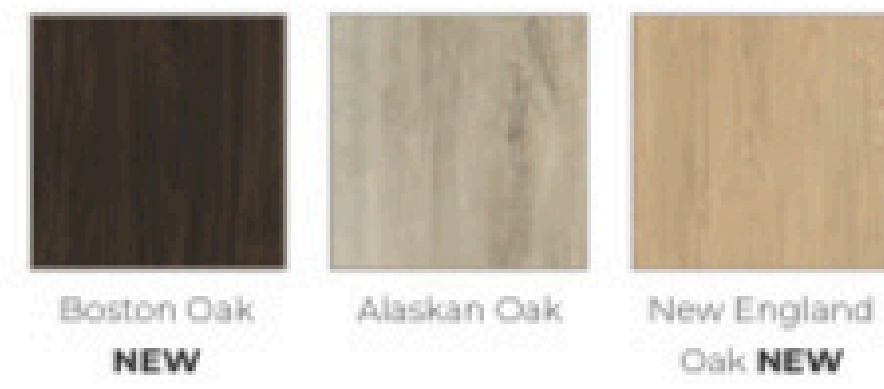

Lugano

- Price Group 3
- Laminate slab door with a synchronised embossing structure
- MFC core
- 19mm door thickness

Wood Grains

* Arrow indicates grain direction

Mayfair

- Price Group 3
- Matt lacquer slab door with a laminate reverse
- MDF core
- 18mm door thickness