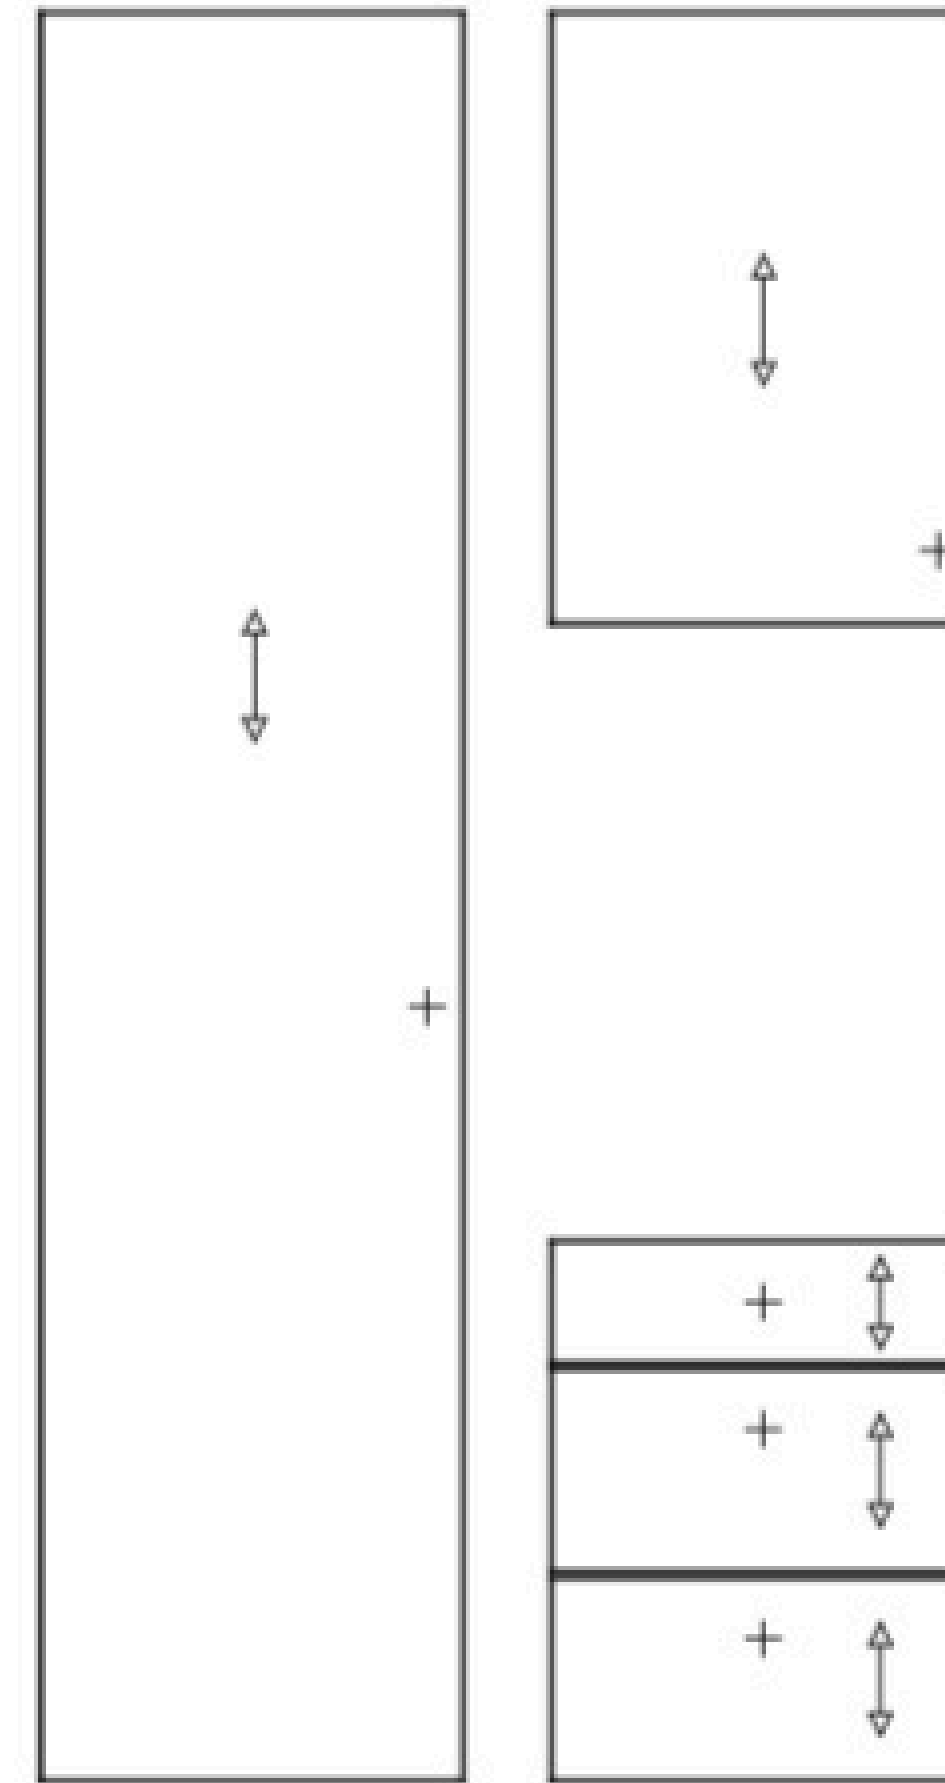

Laminate

* Arrow indicates grain direction

Harvard

- Price Group 5
- Shaker vinyl pressed door with a soft radiused edge
- 18mm door thickness