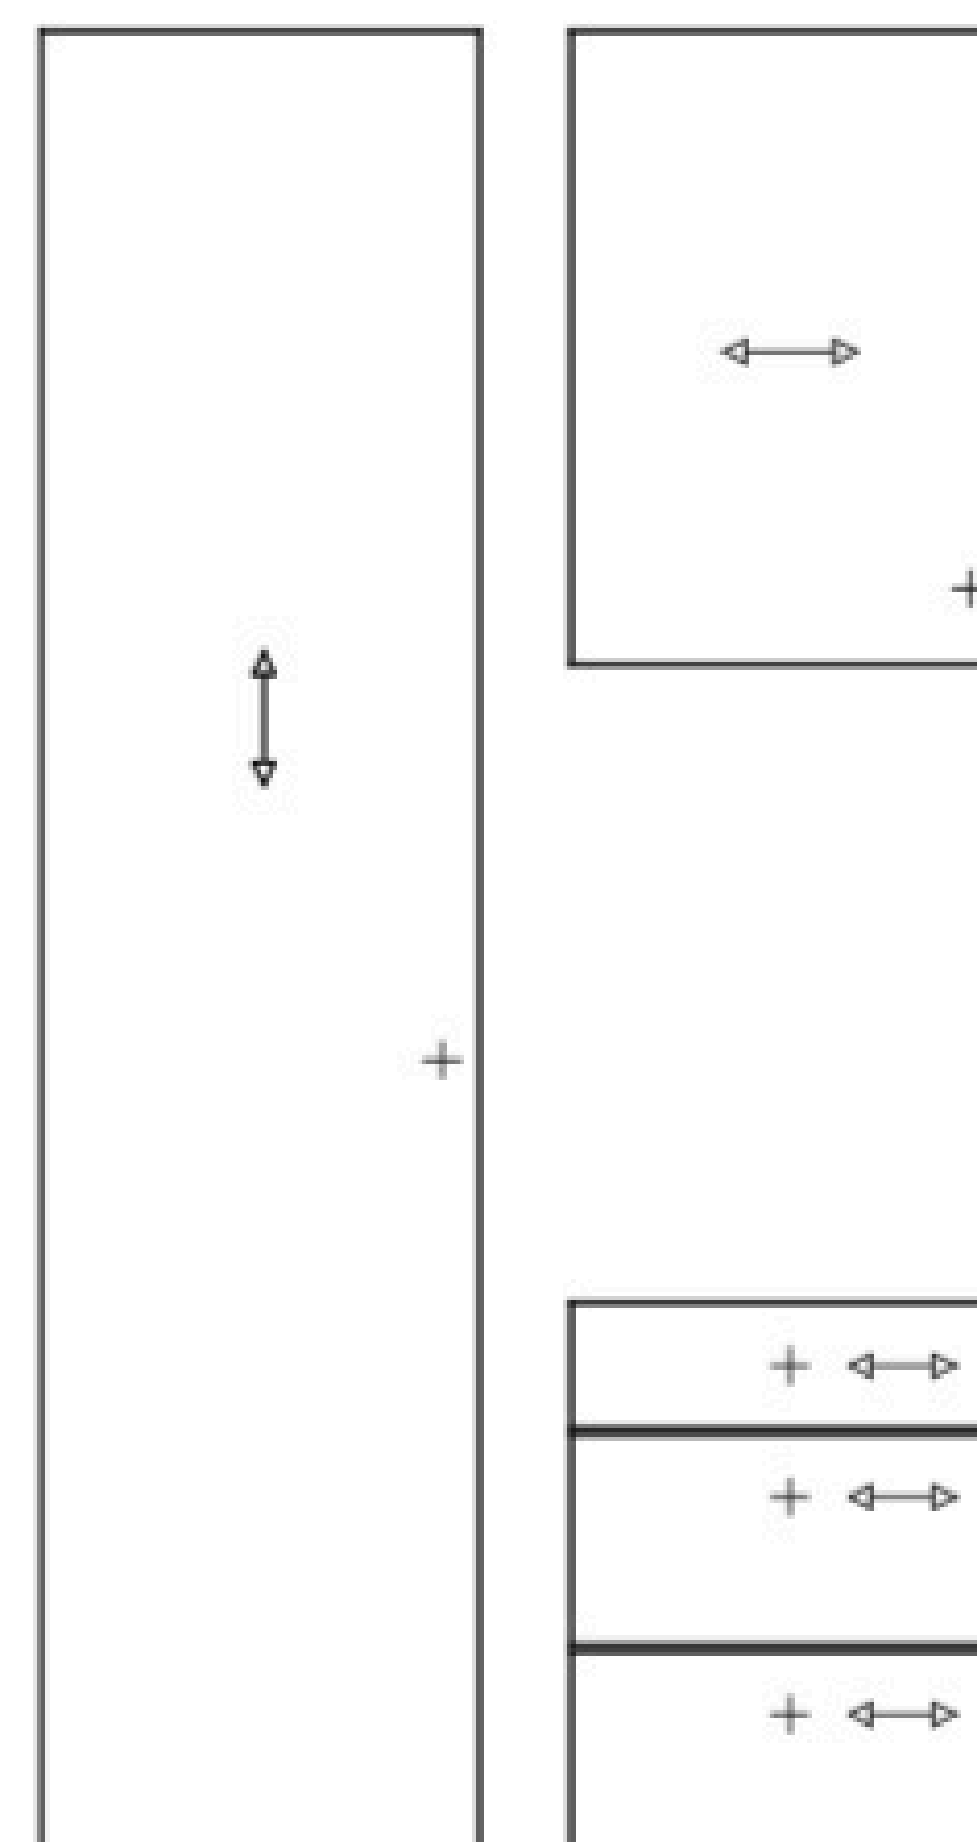

Varenna

- Price Group 3
- Laminate slab door with a synchronised embossing structure
- MFC core
- 19mm door thickness