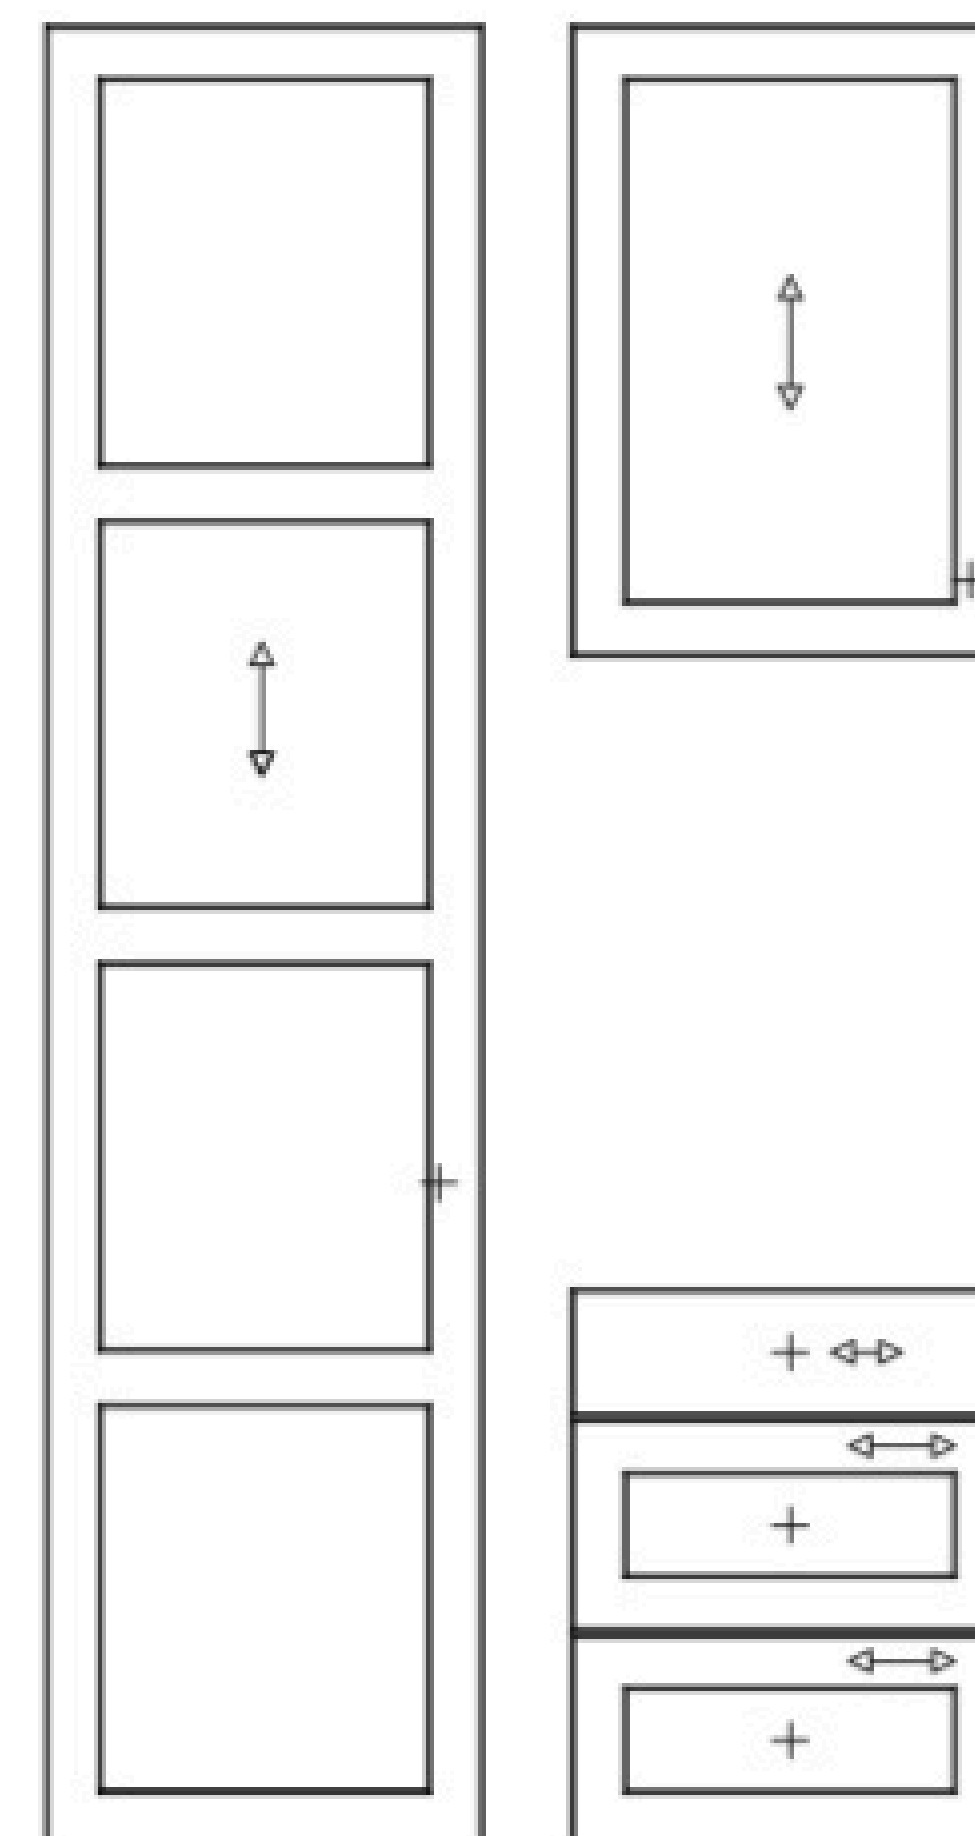

Painted Wood Grain Effect

Super Matt Foil

* Arrow indicates grain direction