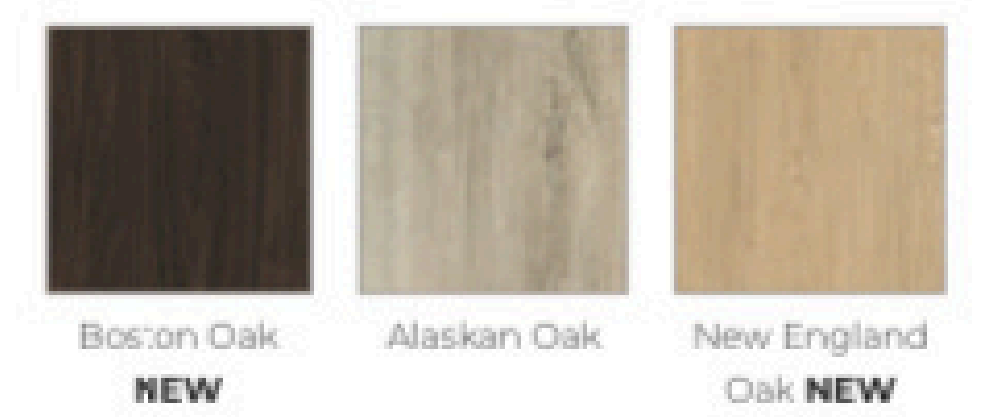

Wood Grains