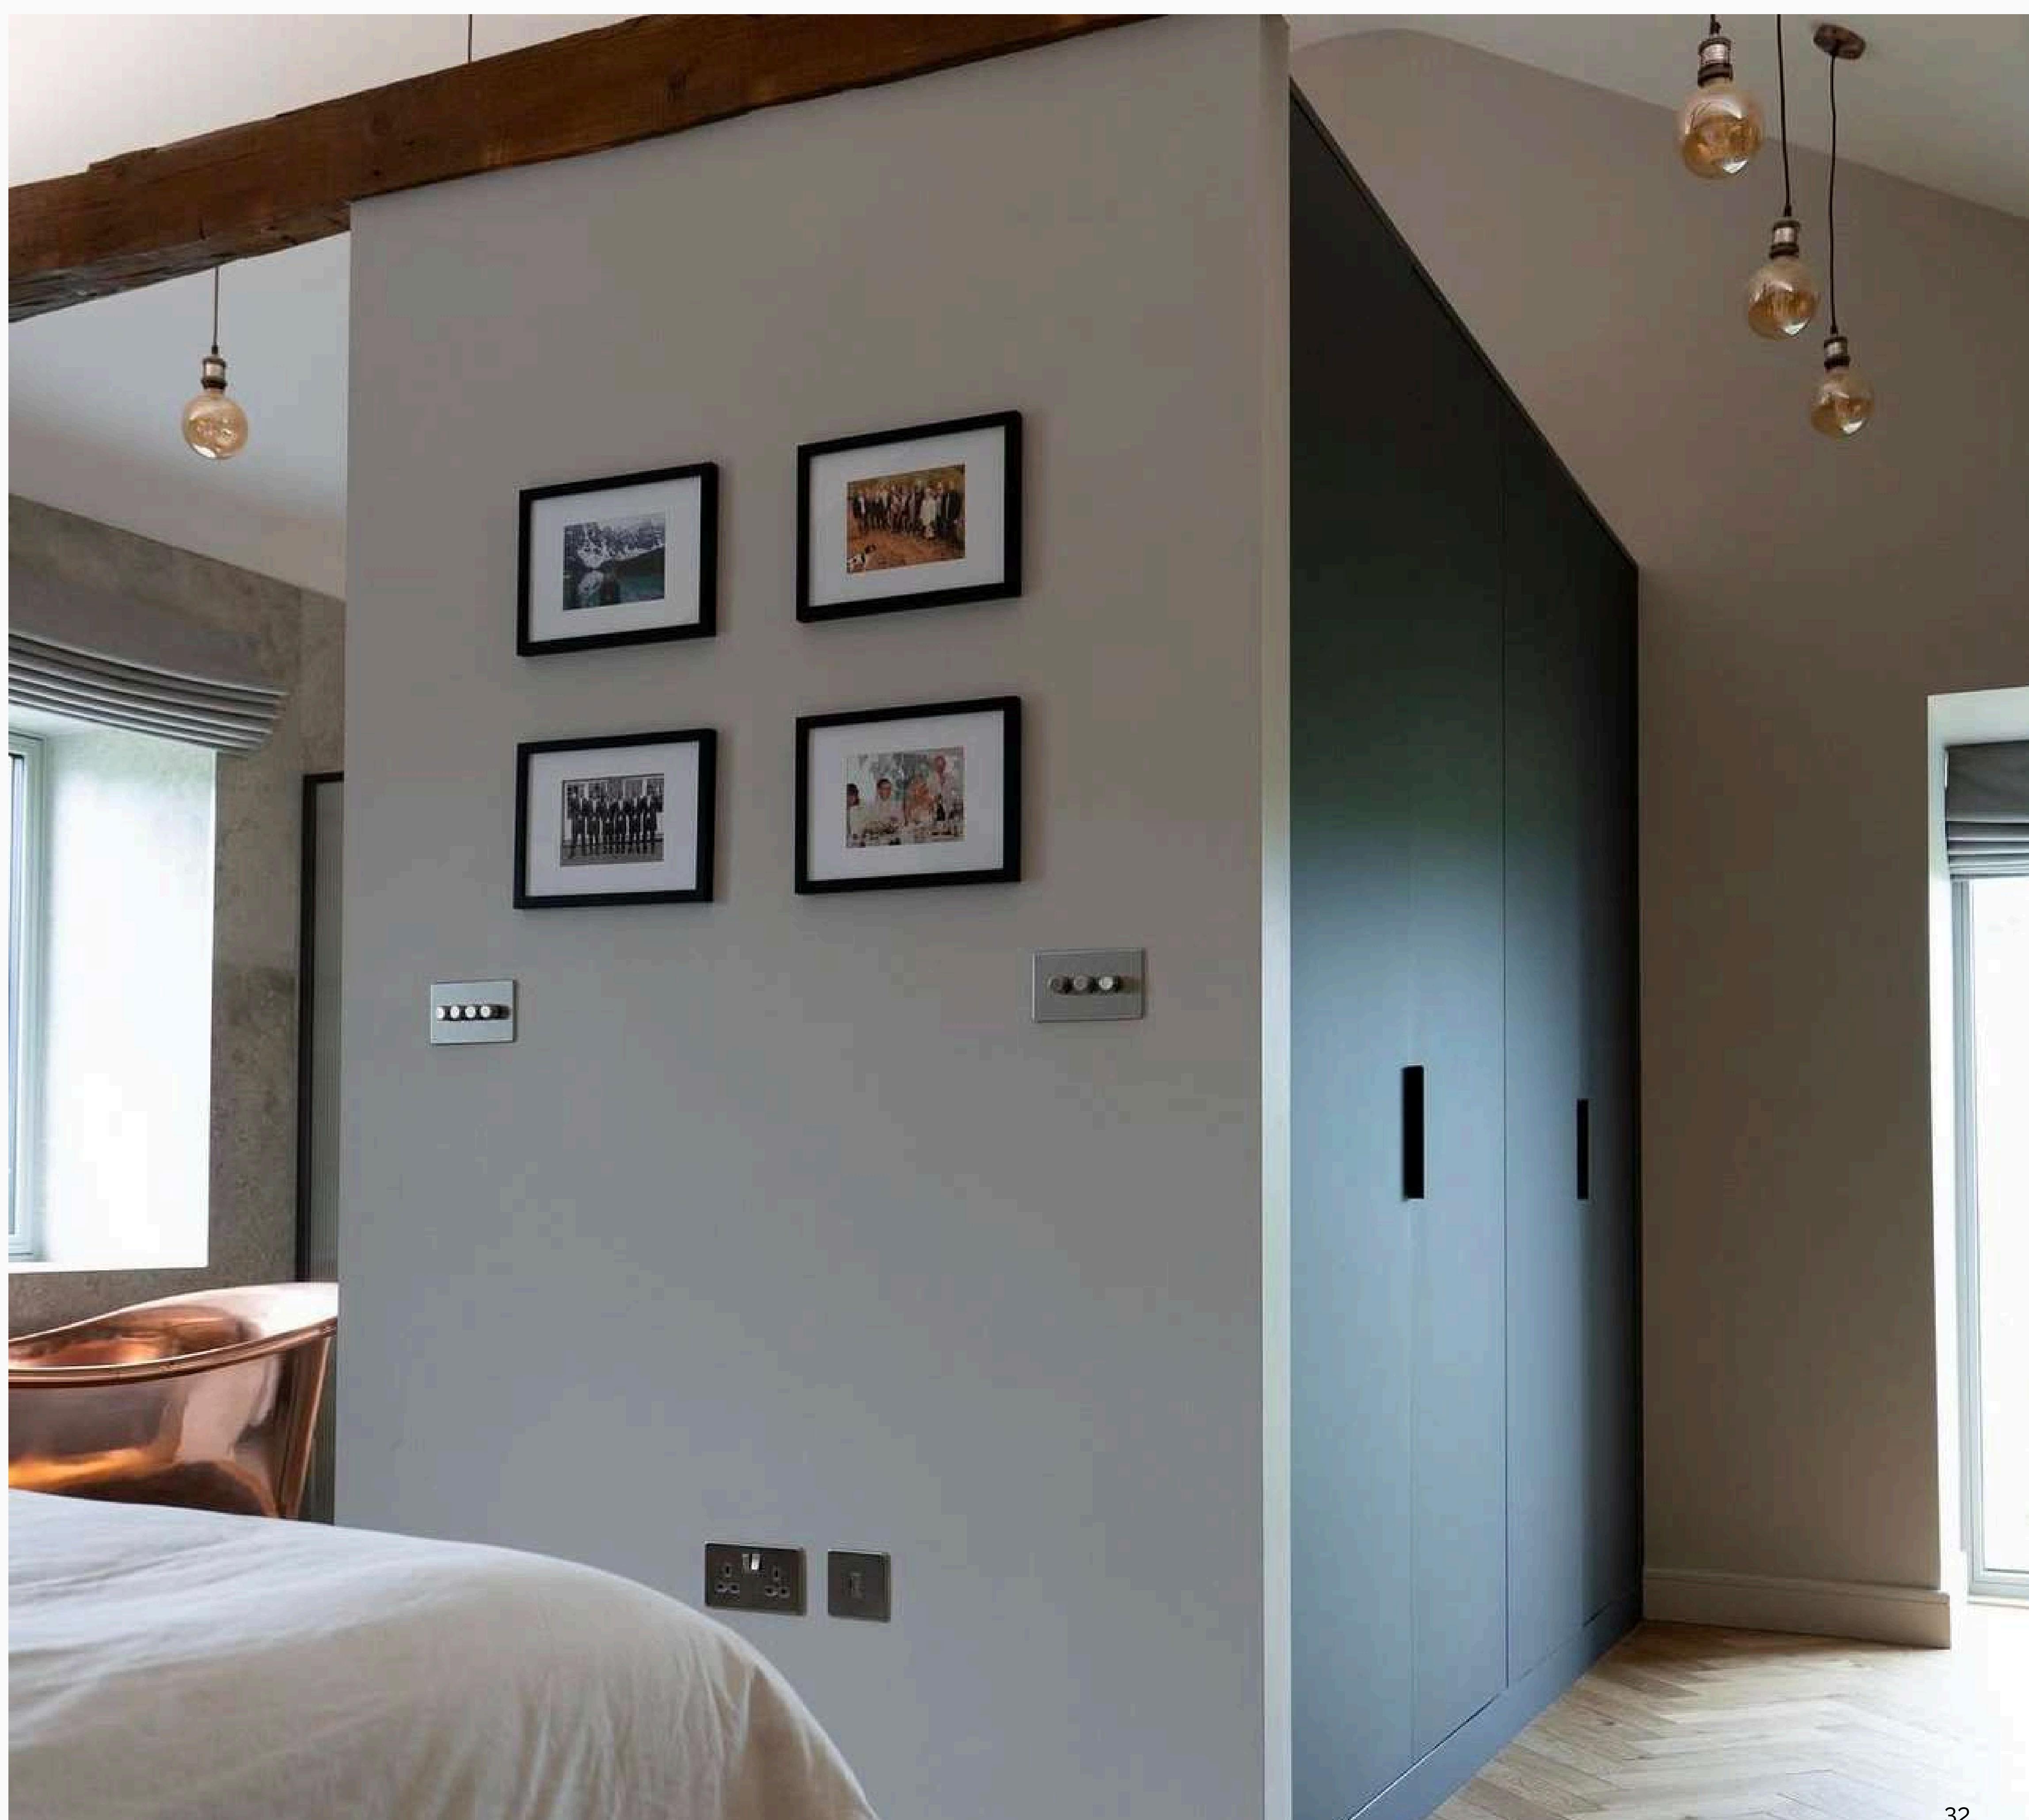

H A R V A R D

Harvard is a simple yet impactful shaker-style wardrobe, shown here in our calming Portobello shade. Choose full length mirrors - perfect for perfecting your look - and specify bespoke drawers such as those shown under the window to complete the look while adding further useable storage. Features including angled-end cupboards are ideally placed near doors to create a welcoming bedroom entrance and are perfect for storing shoes and jumpers.

M A Y F A I R

Mayfair is a stunning, contemporary slab door that adds understated style with its super-matt finish. Shown here in Marine Blue, Mayfair can be designed with or without handles to create a wardrobe uniquely bespoke to you. Add some made-to-measure drawers in contrasting Varenna Cuban Oak to create practical additional storage that sits beautifully in contrast to Mayfair, creating depth, interest and a sophisticated edge.

Using the cabinetry to divide the room, a modern bathroom suite with freestanding copper bath sits proudly on one side, while the second half of the space is given over to the modern fitted wardrobes.

The open plan layout of the bedroom has been incorporated into the design of the wardrobe area, with the two main cabinetry runs positioned opposite each other to create a more dressing-room like finish, complete with a floating dressing table and half circle, back-lit mirror.