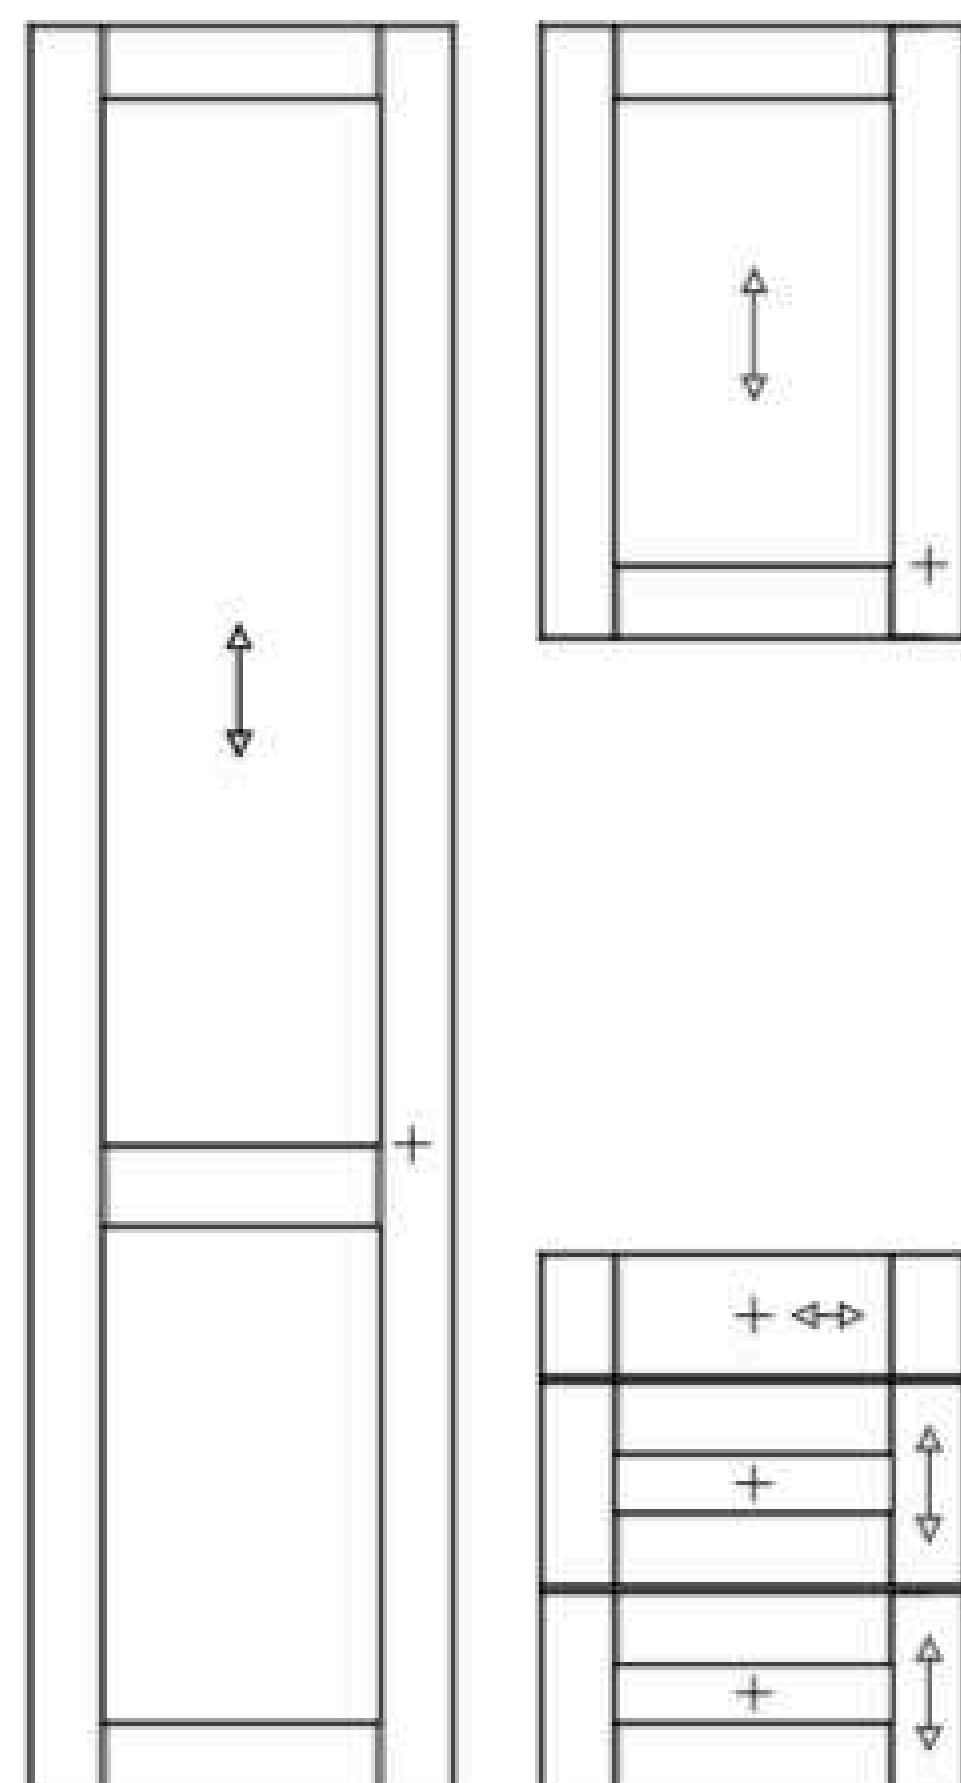

Painted Wood Grain Effect

Super Matt Foil

* Arrow indicates grain direction

Hampton

- Price Group 5
- Shaker vinyl pressed door with a soft radiused edge
- 18mm door thickness