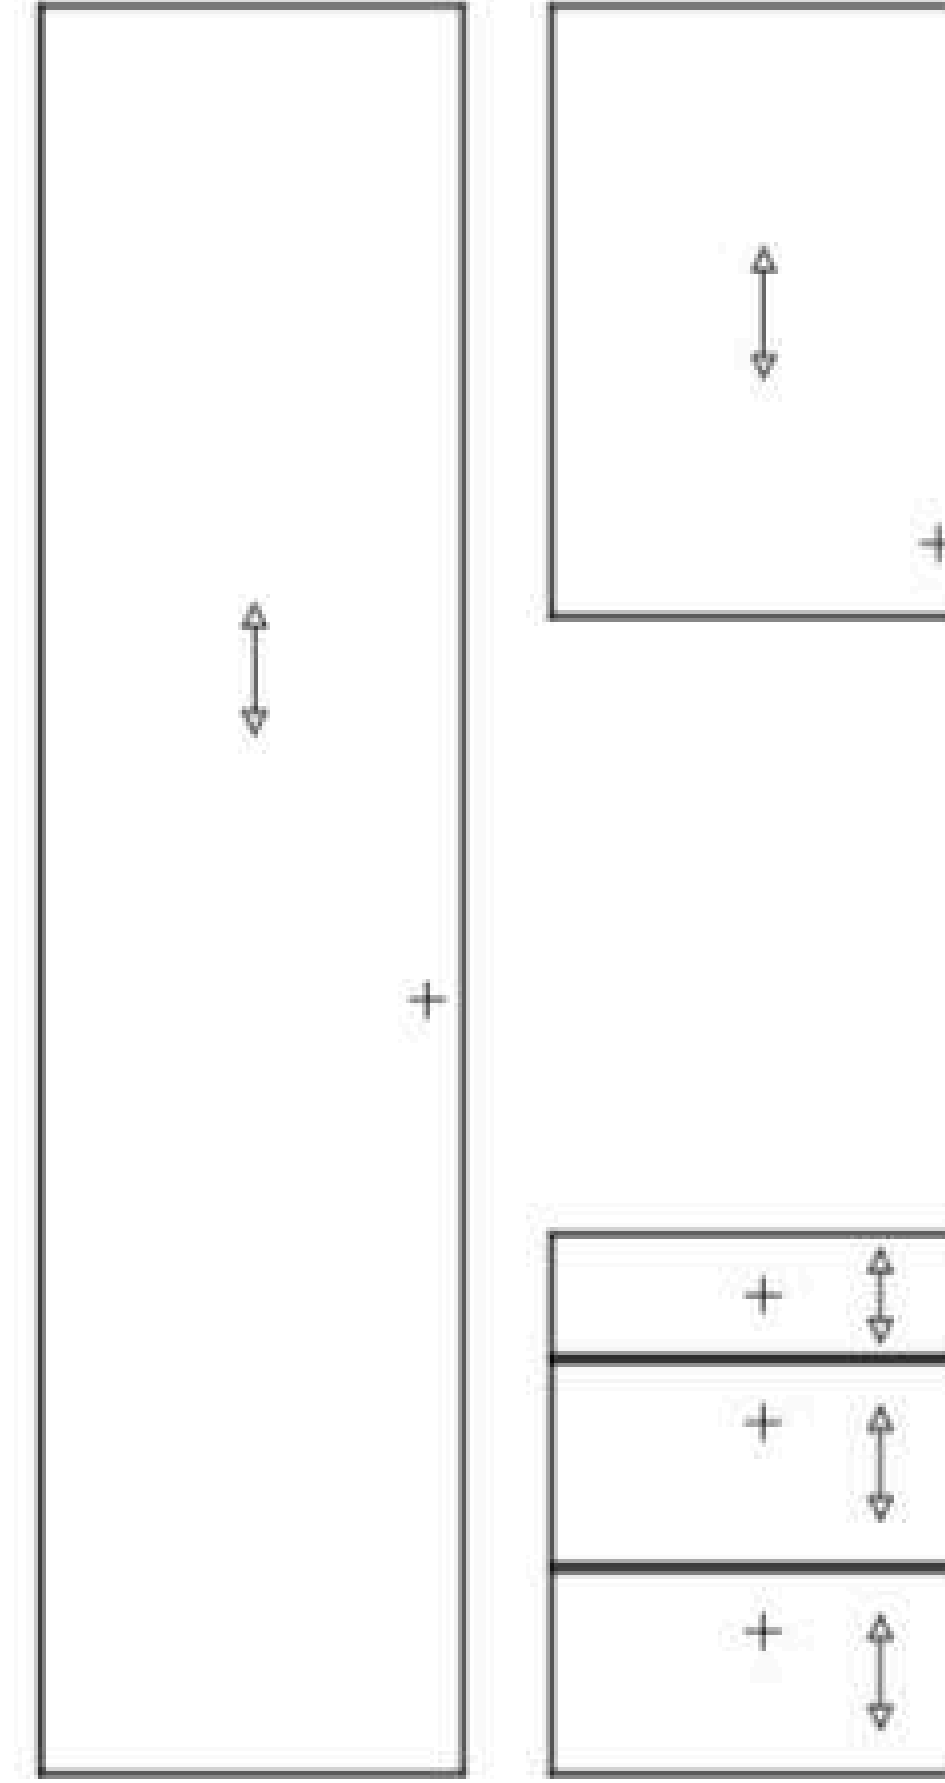

Laminate

* Arrow indicates grain direction

Harvard

- Price Group 5
- Shaker vinyl pressed door with a soft radiused edge
- 18mm door thickness