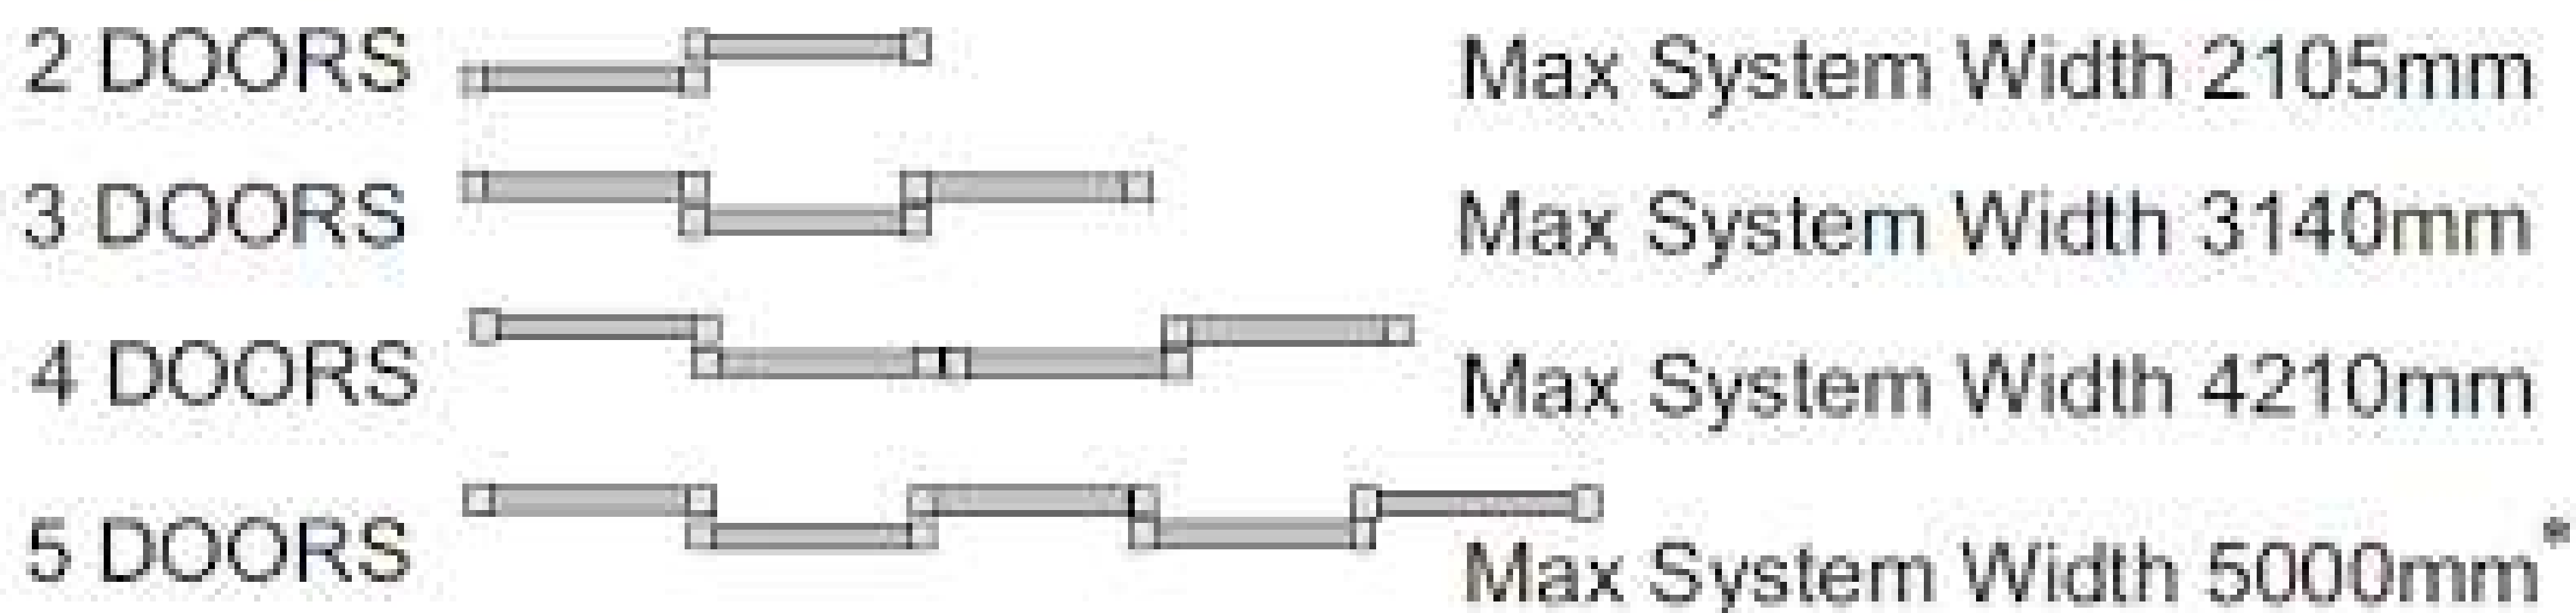

D O O R D E S I G N

Experience the ultimate in customization with our made-to-measure sliding doors. Designed to perfectly fit your unique space, our wardrobes offer unparalleled flexibility.

Choose from a stunning array of colors and finishes, including wood, glass, and mirrors, and mix and match to create a truly bespoke look. Our talented designers can help you bring your vision to life, offering a range of door designs to suit your individual style. Whether you prefer sleek and modern or classic and timeless, we can create a wardrobe that reflects your unique personality.