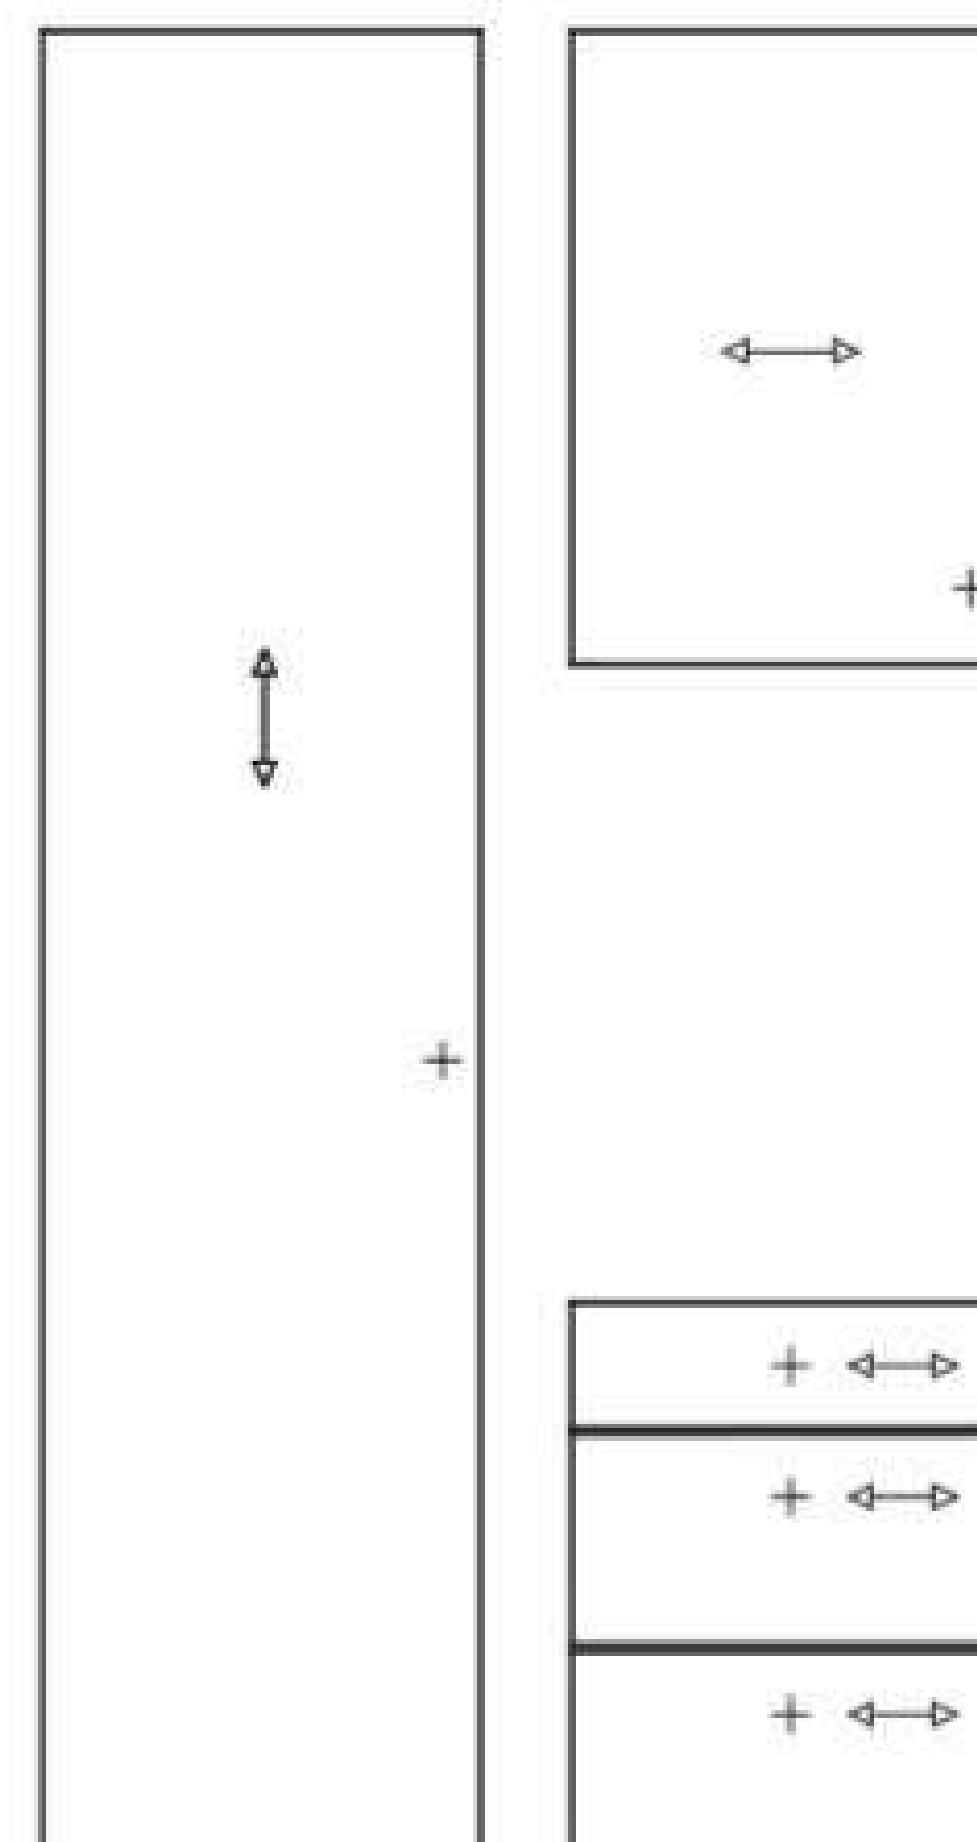

Varenna

- Price Group 3
- Laminate slab door with a synchronised embossing structure
- MFC core
- 19mm door thickness