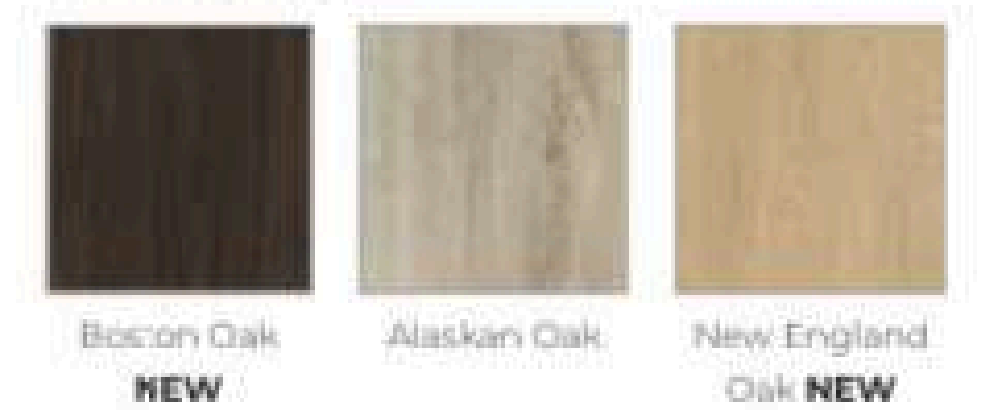

Wood Grains