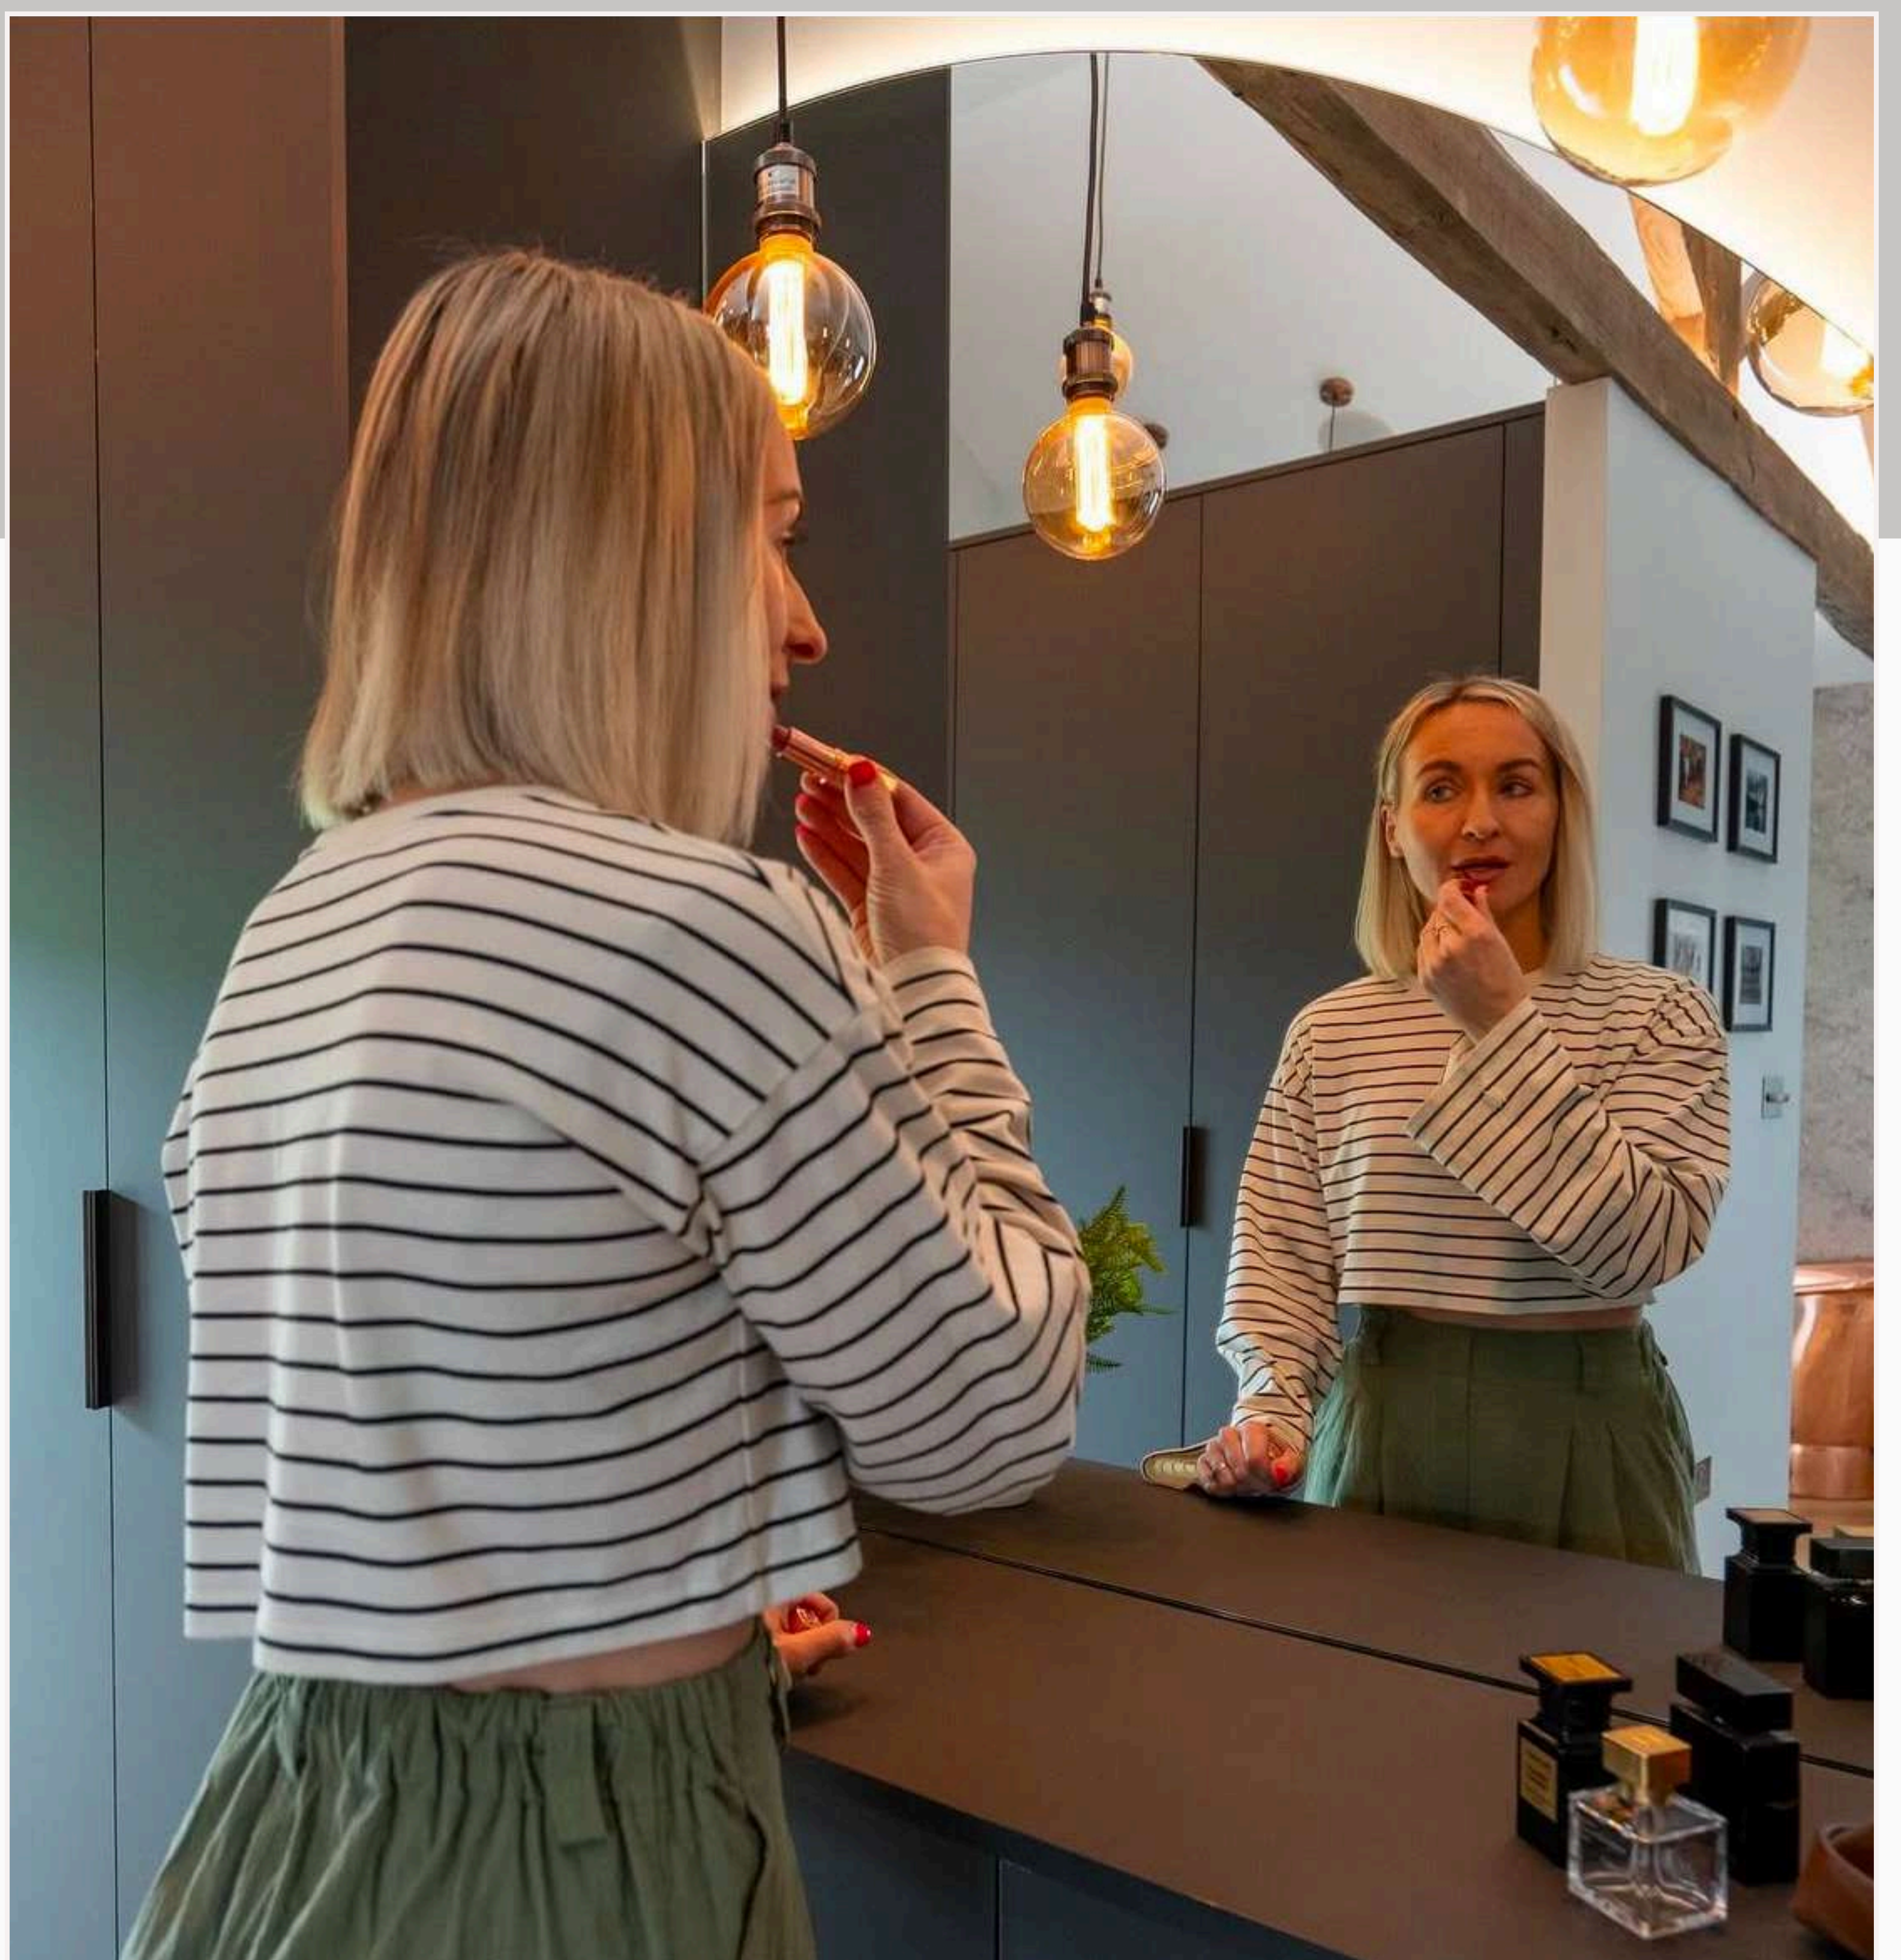

OPTION "I"

Experience the ultimate in customization with our innovative 'Option I' technology.

This allows us to create fitted wardrobes that are perfectly tailored to your unique space and individual needs.

With 'Option I,' you're not limited by standard sizes. We create fitted wardrobes that are truly bespoke, offering a perfect fit and a truly personalized solution for your storage needs.