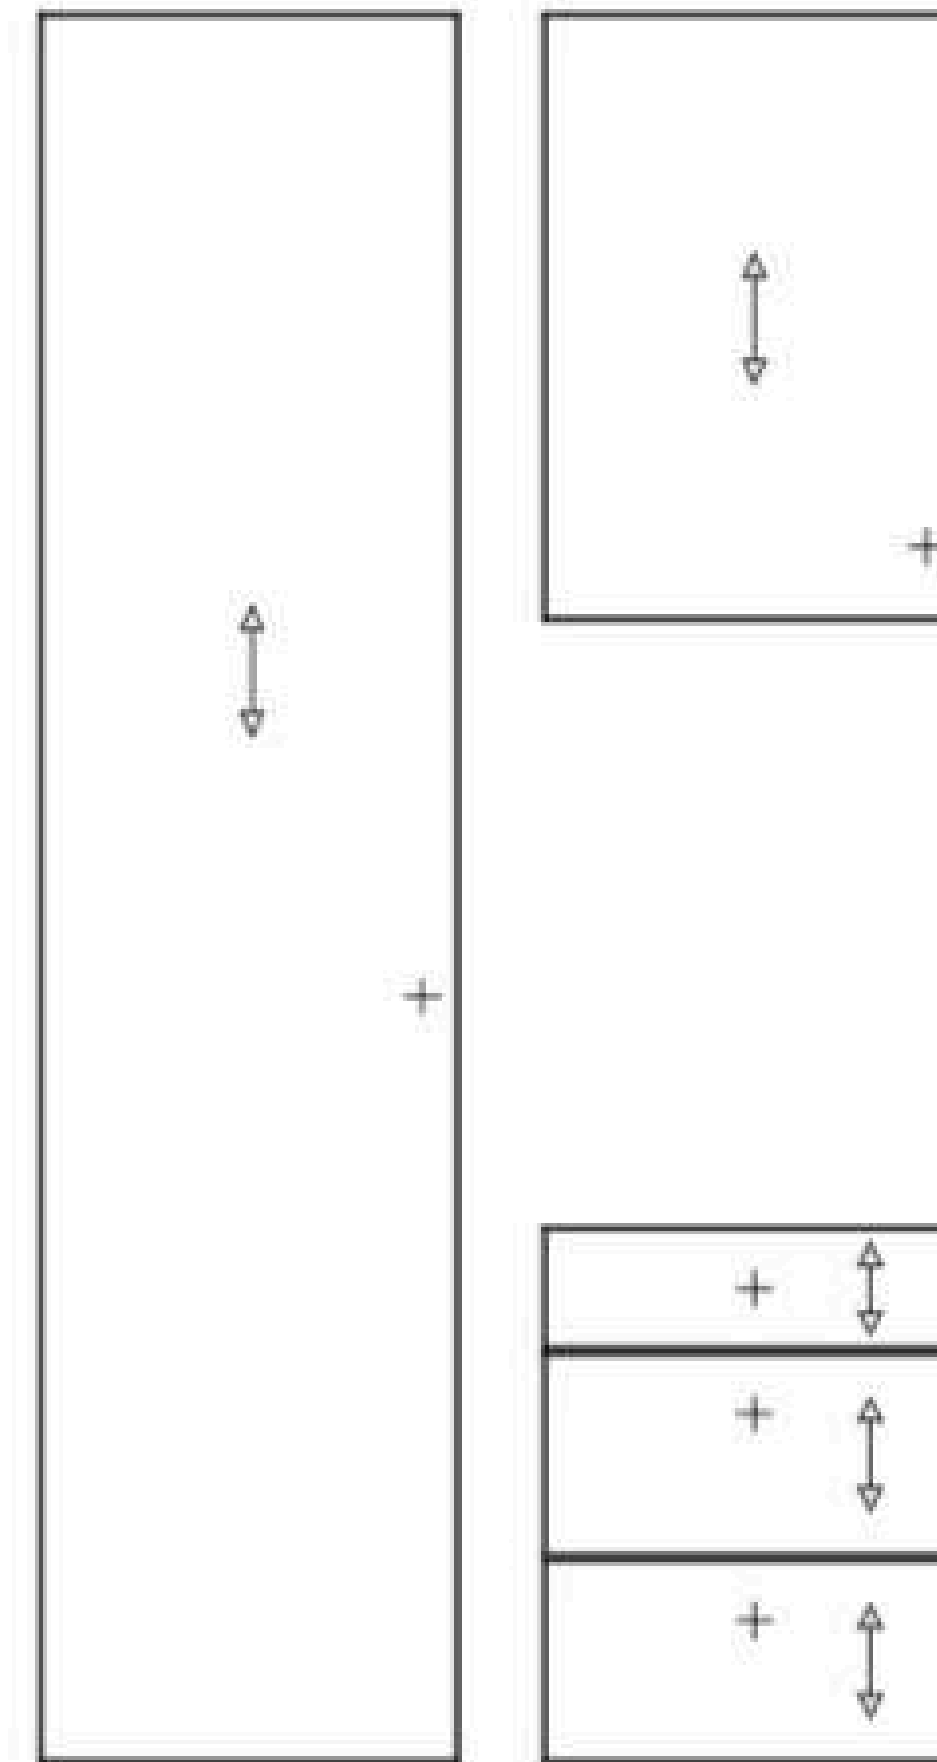

Super Matt

* Arrow indicates grain direction

Renzo

- Price Group 4
- Laminate slab door with a vertical grain structure
- MFC core
- Made from 100% recycled material
- 18mm door thickness