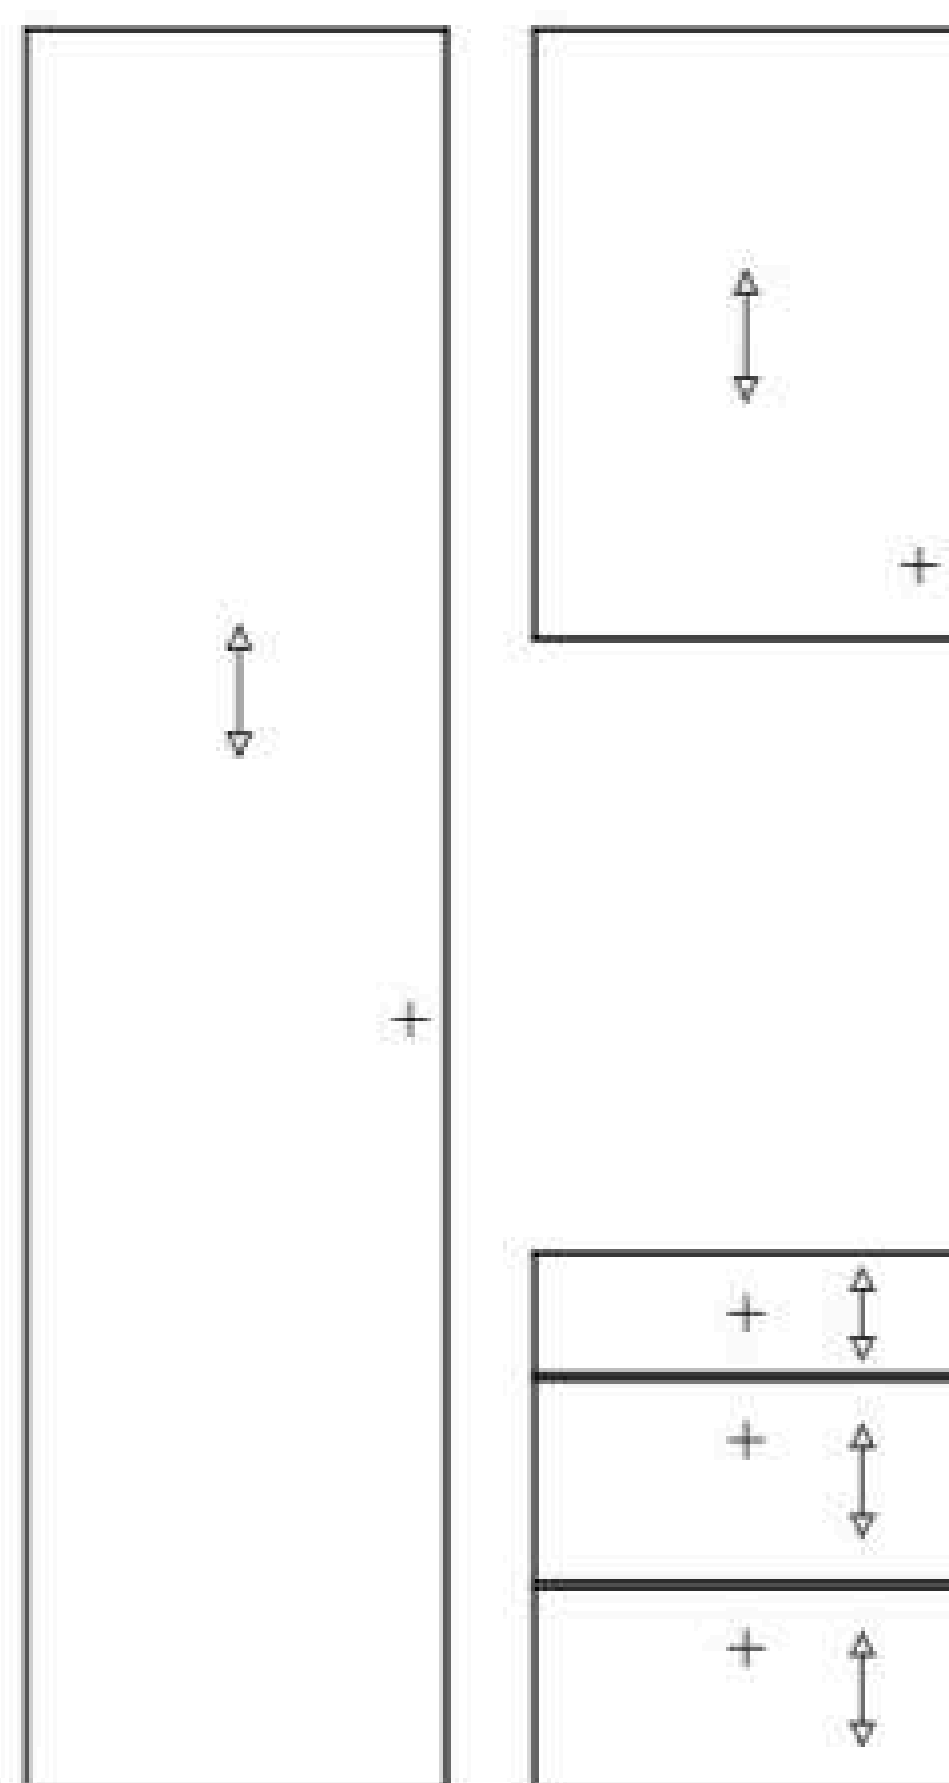

Texture

* Arrow indicates grain direction

Langham

- Price Group 4
- Laminate slab door with a lifelike décor to the front and back
- MFC core
- 18mm door thickness