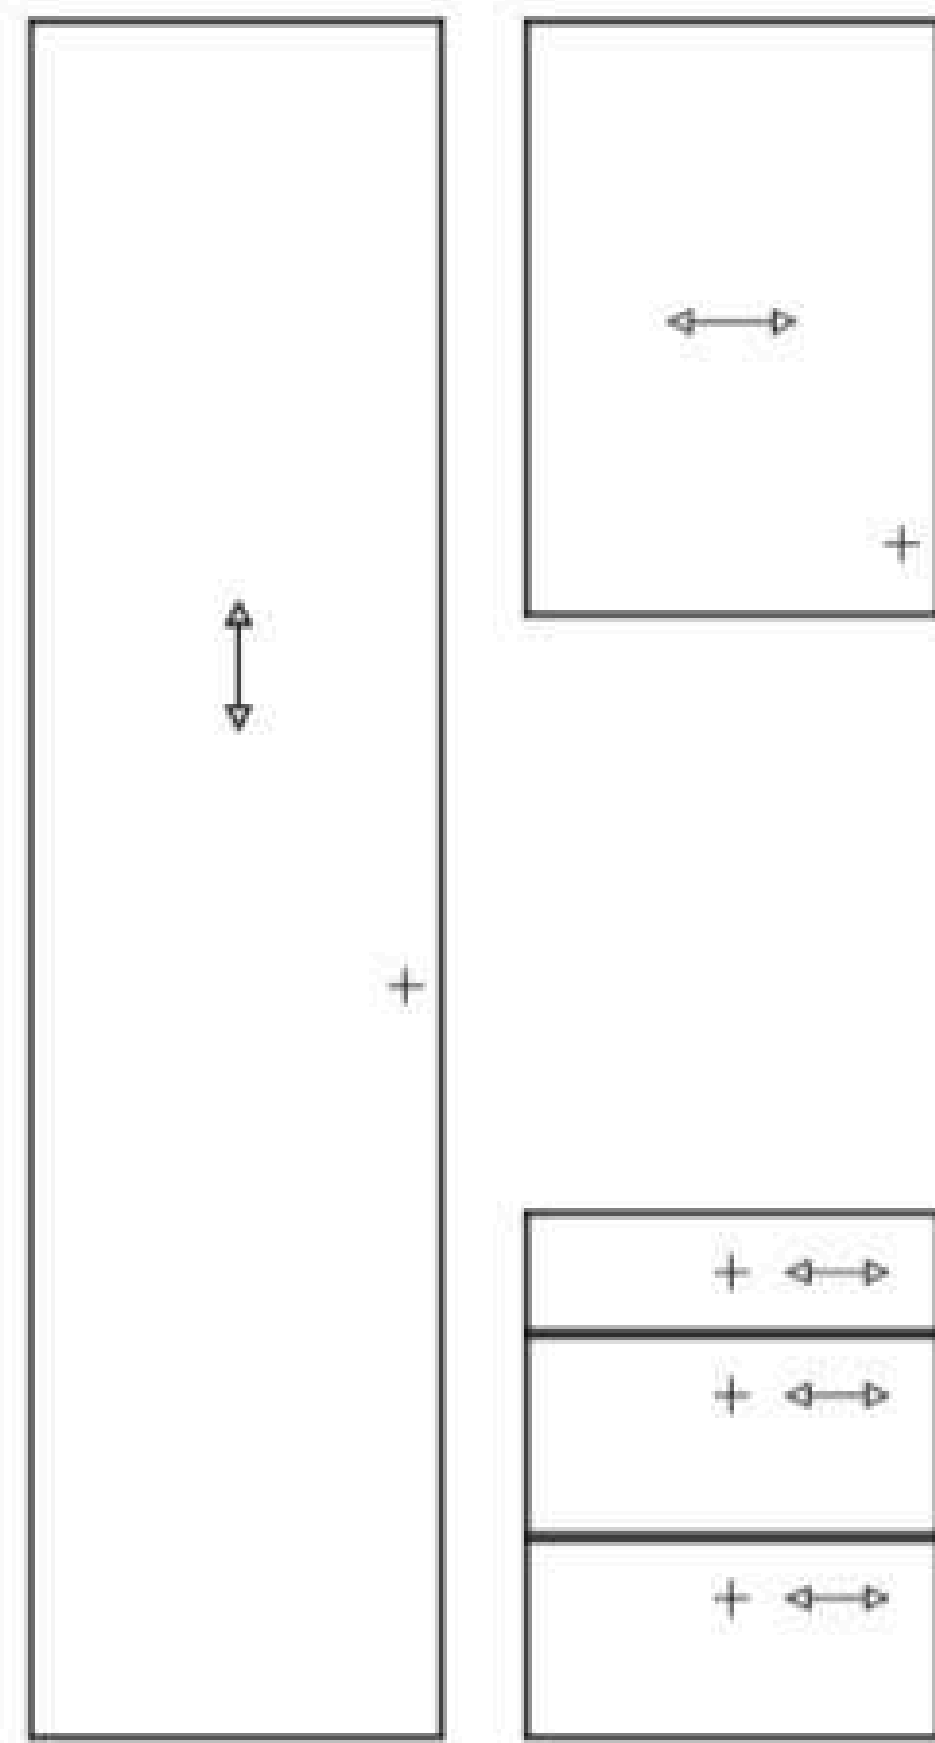

Rio

- Price Group 1
- Laminate slab door with a horizontal grain structure (wardrobe doors are always vertical grain)
- MFC core
- 18mm door thickness

* Arrow indicates grain direction

Laminate

Wood Grains