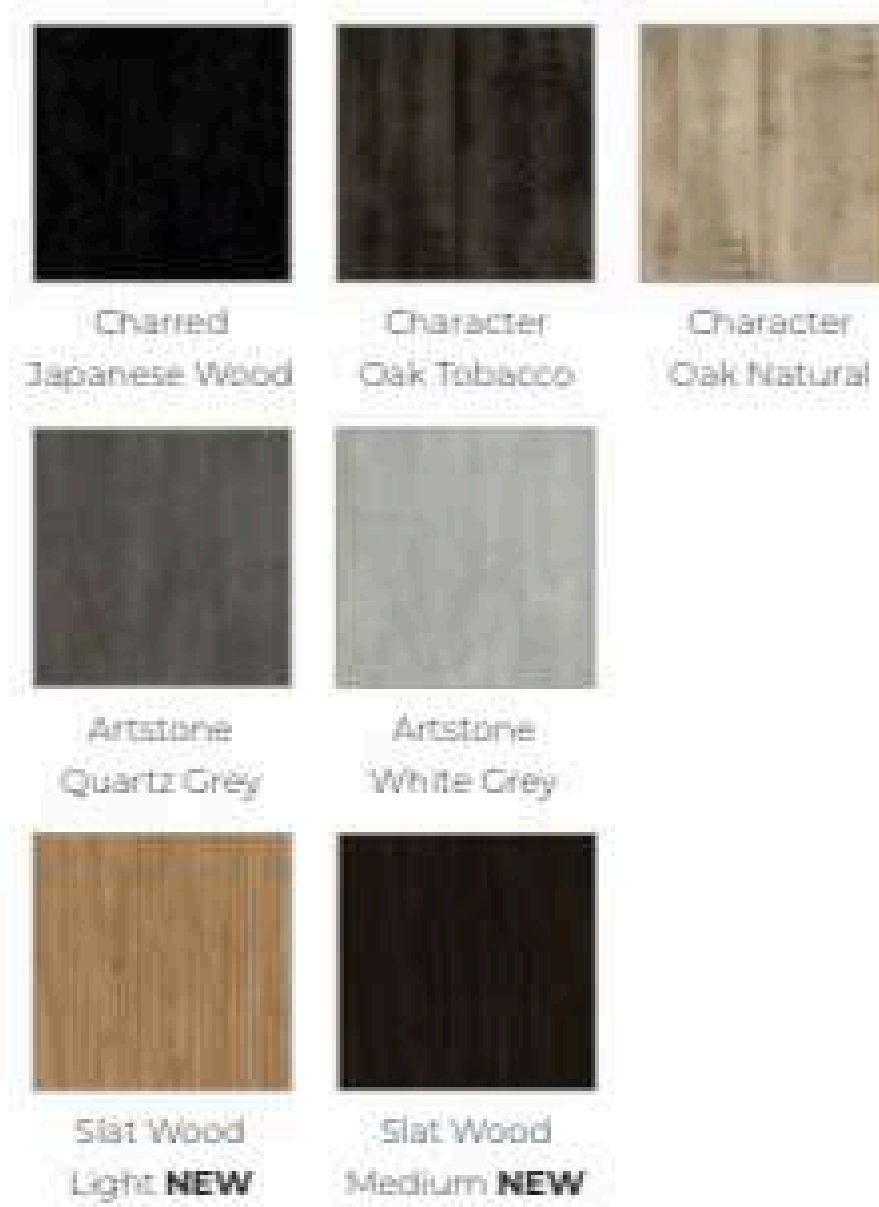

Texture

* Arrow indicates grain direction

Langham

- Price Group 4
- Laminate slab door with a lifelike décor to the front and back
- MFC core
- 18mm door thickness