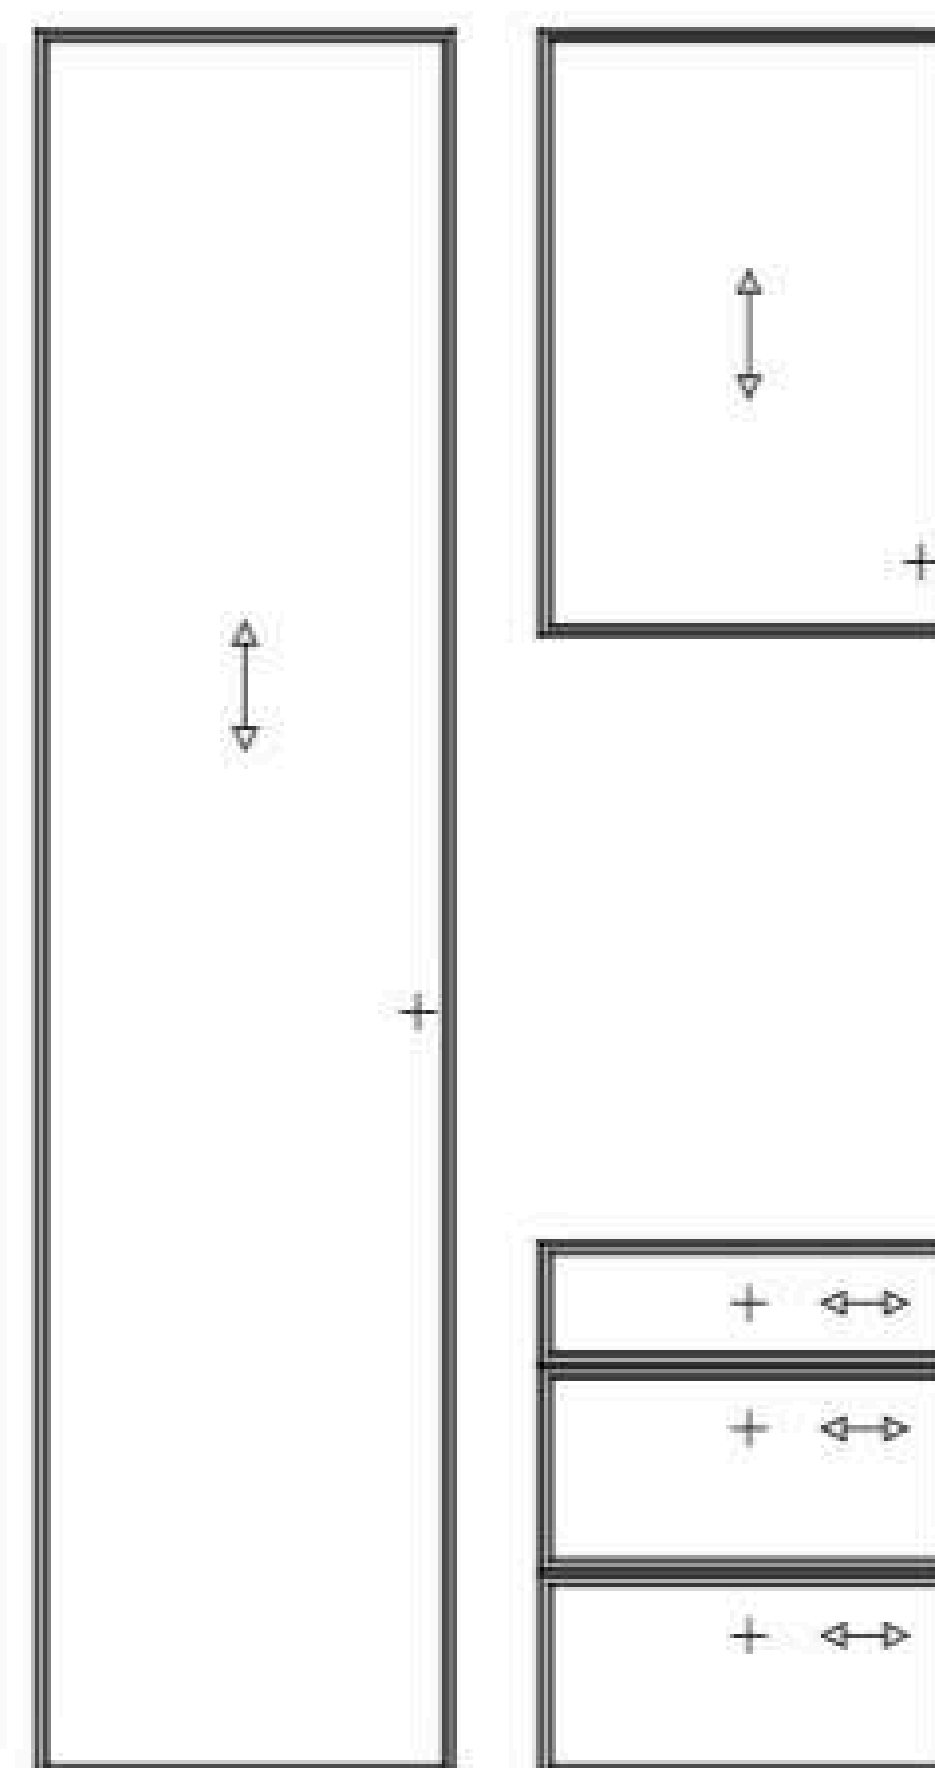

* Arrow indicates grain direction

Painted Wood Grain Effect

Super Matt Foil