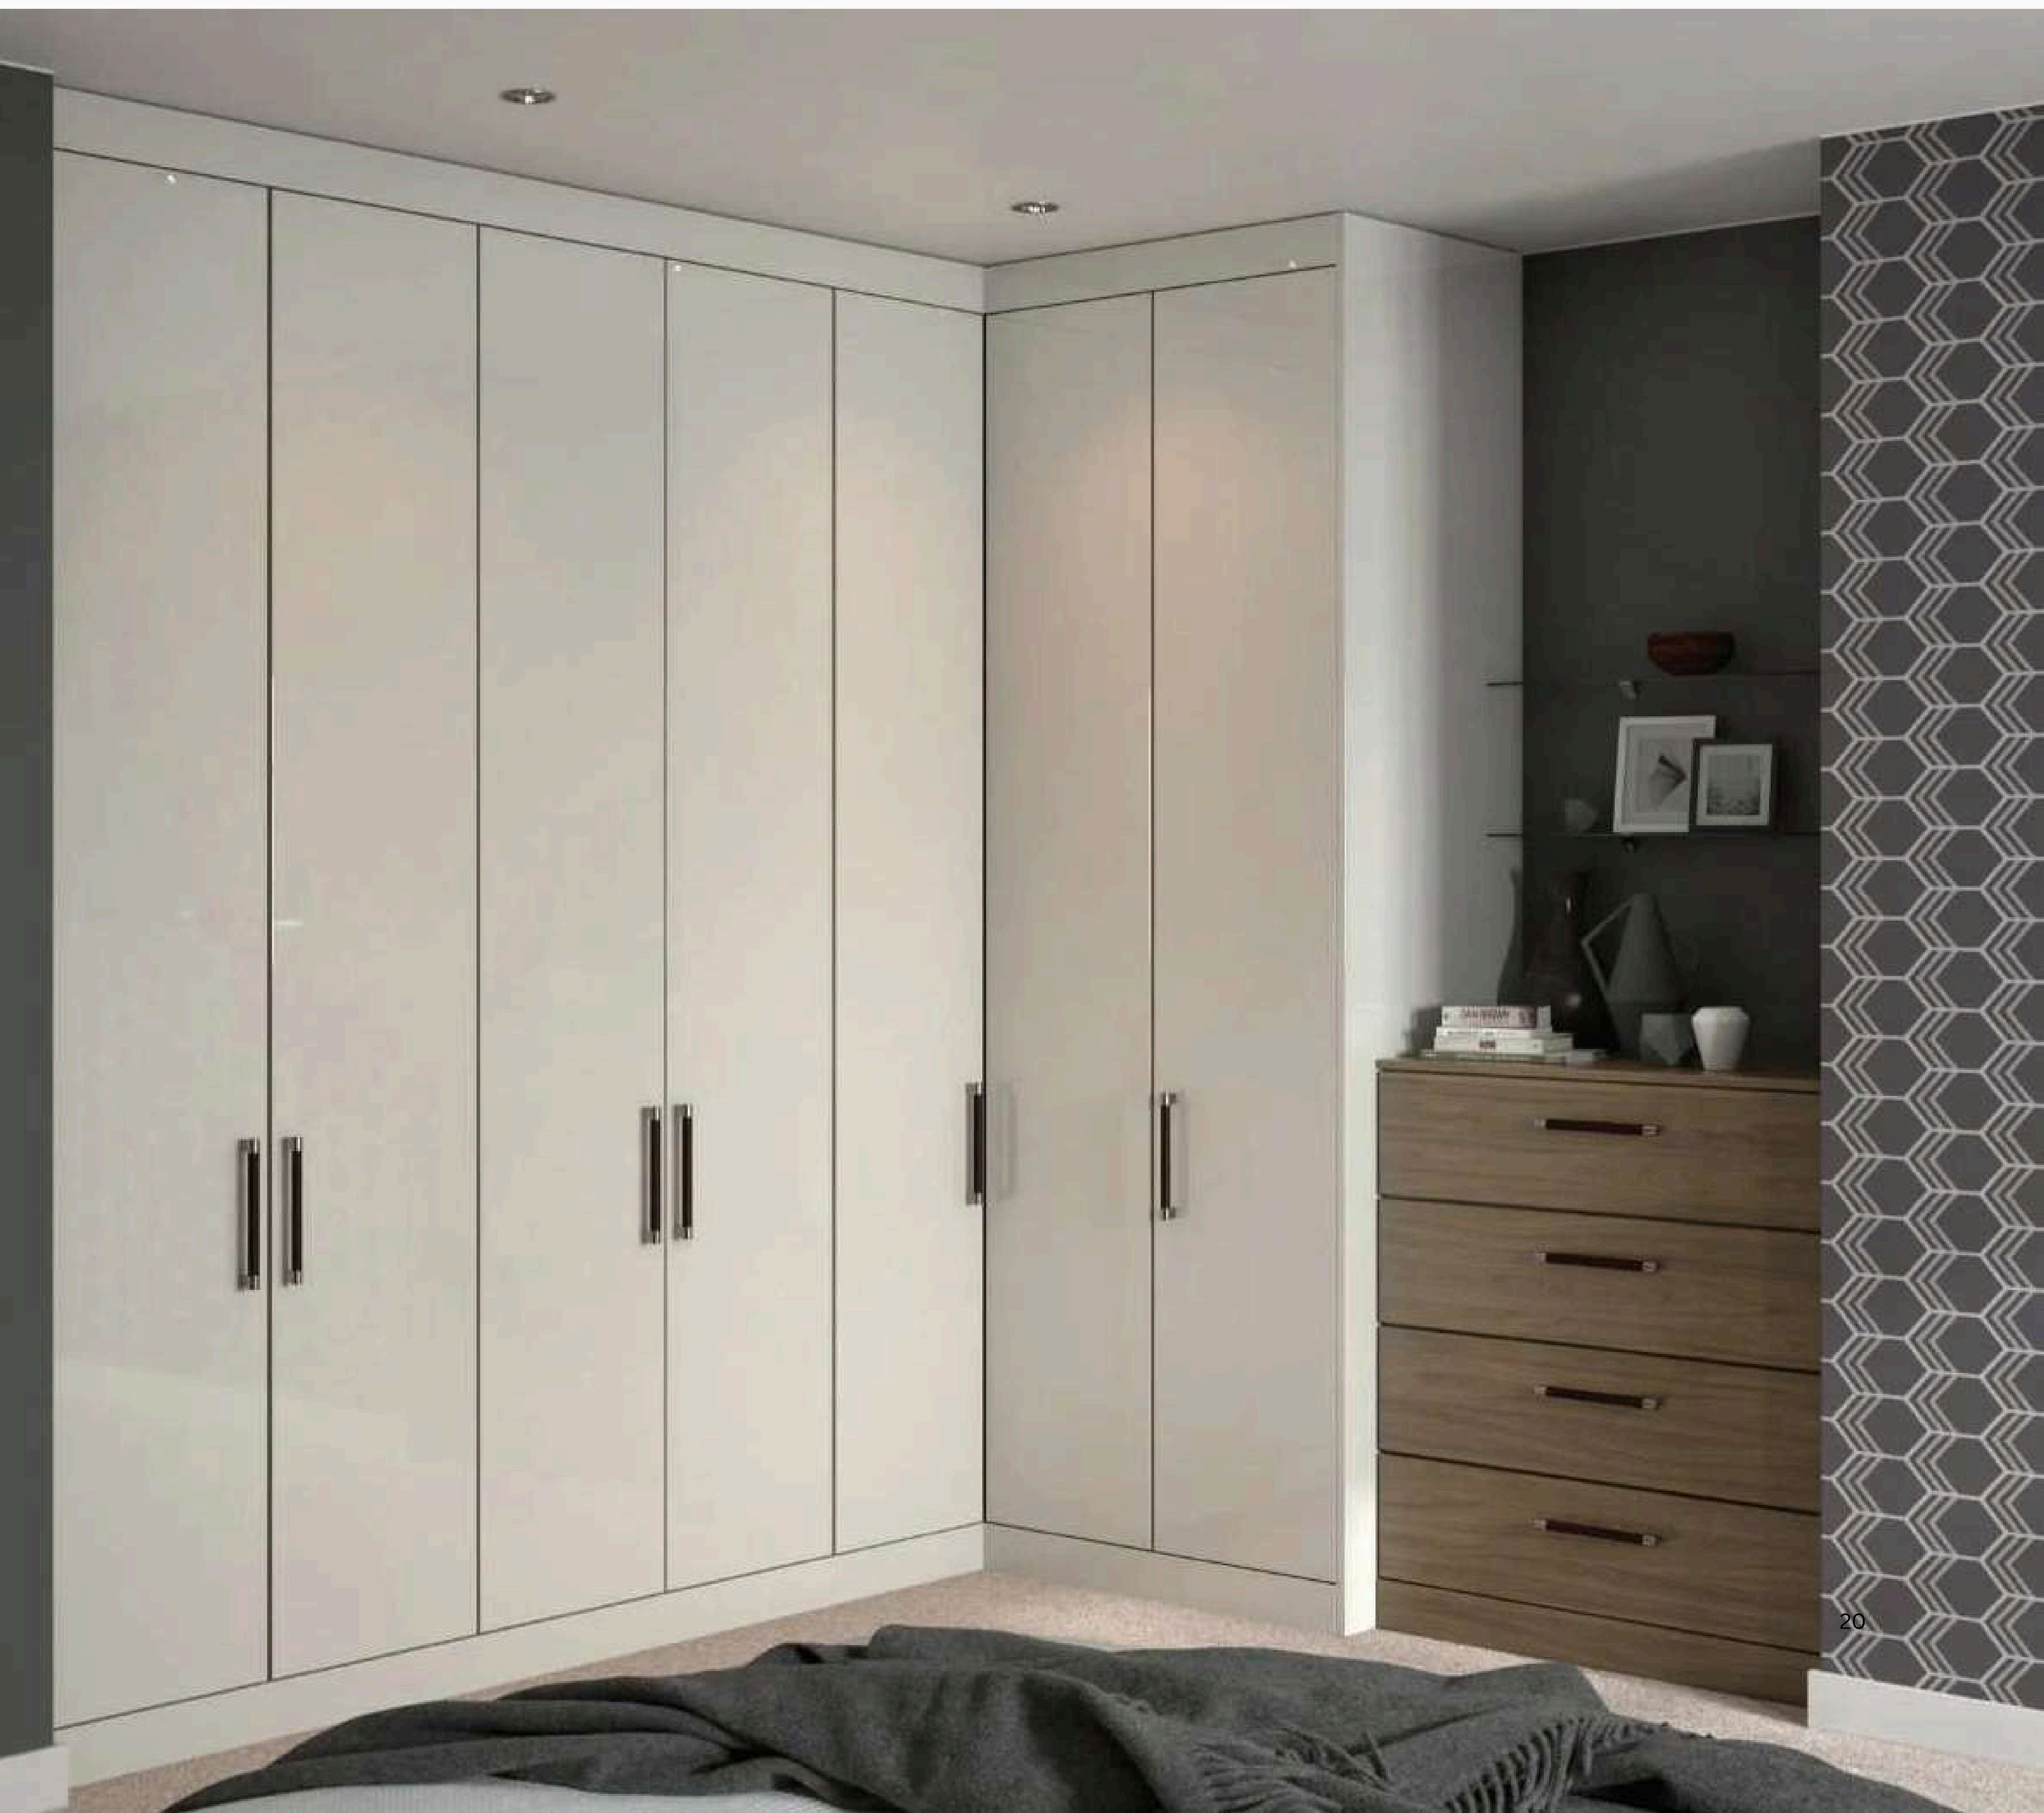

R I O & G A R D A

A real modern classic pairing, Garda & Rio brings a contemporary feel that complements architecture from new to old. The high gloss finish means these fitted wardrobes will transform your bedroom into a bright and airy space, and - combined with Rio drawers shown here in Italian Walnut with brown leather bar handles - bring a touch of luxury.....