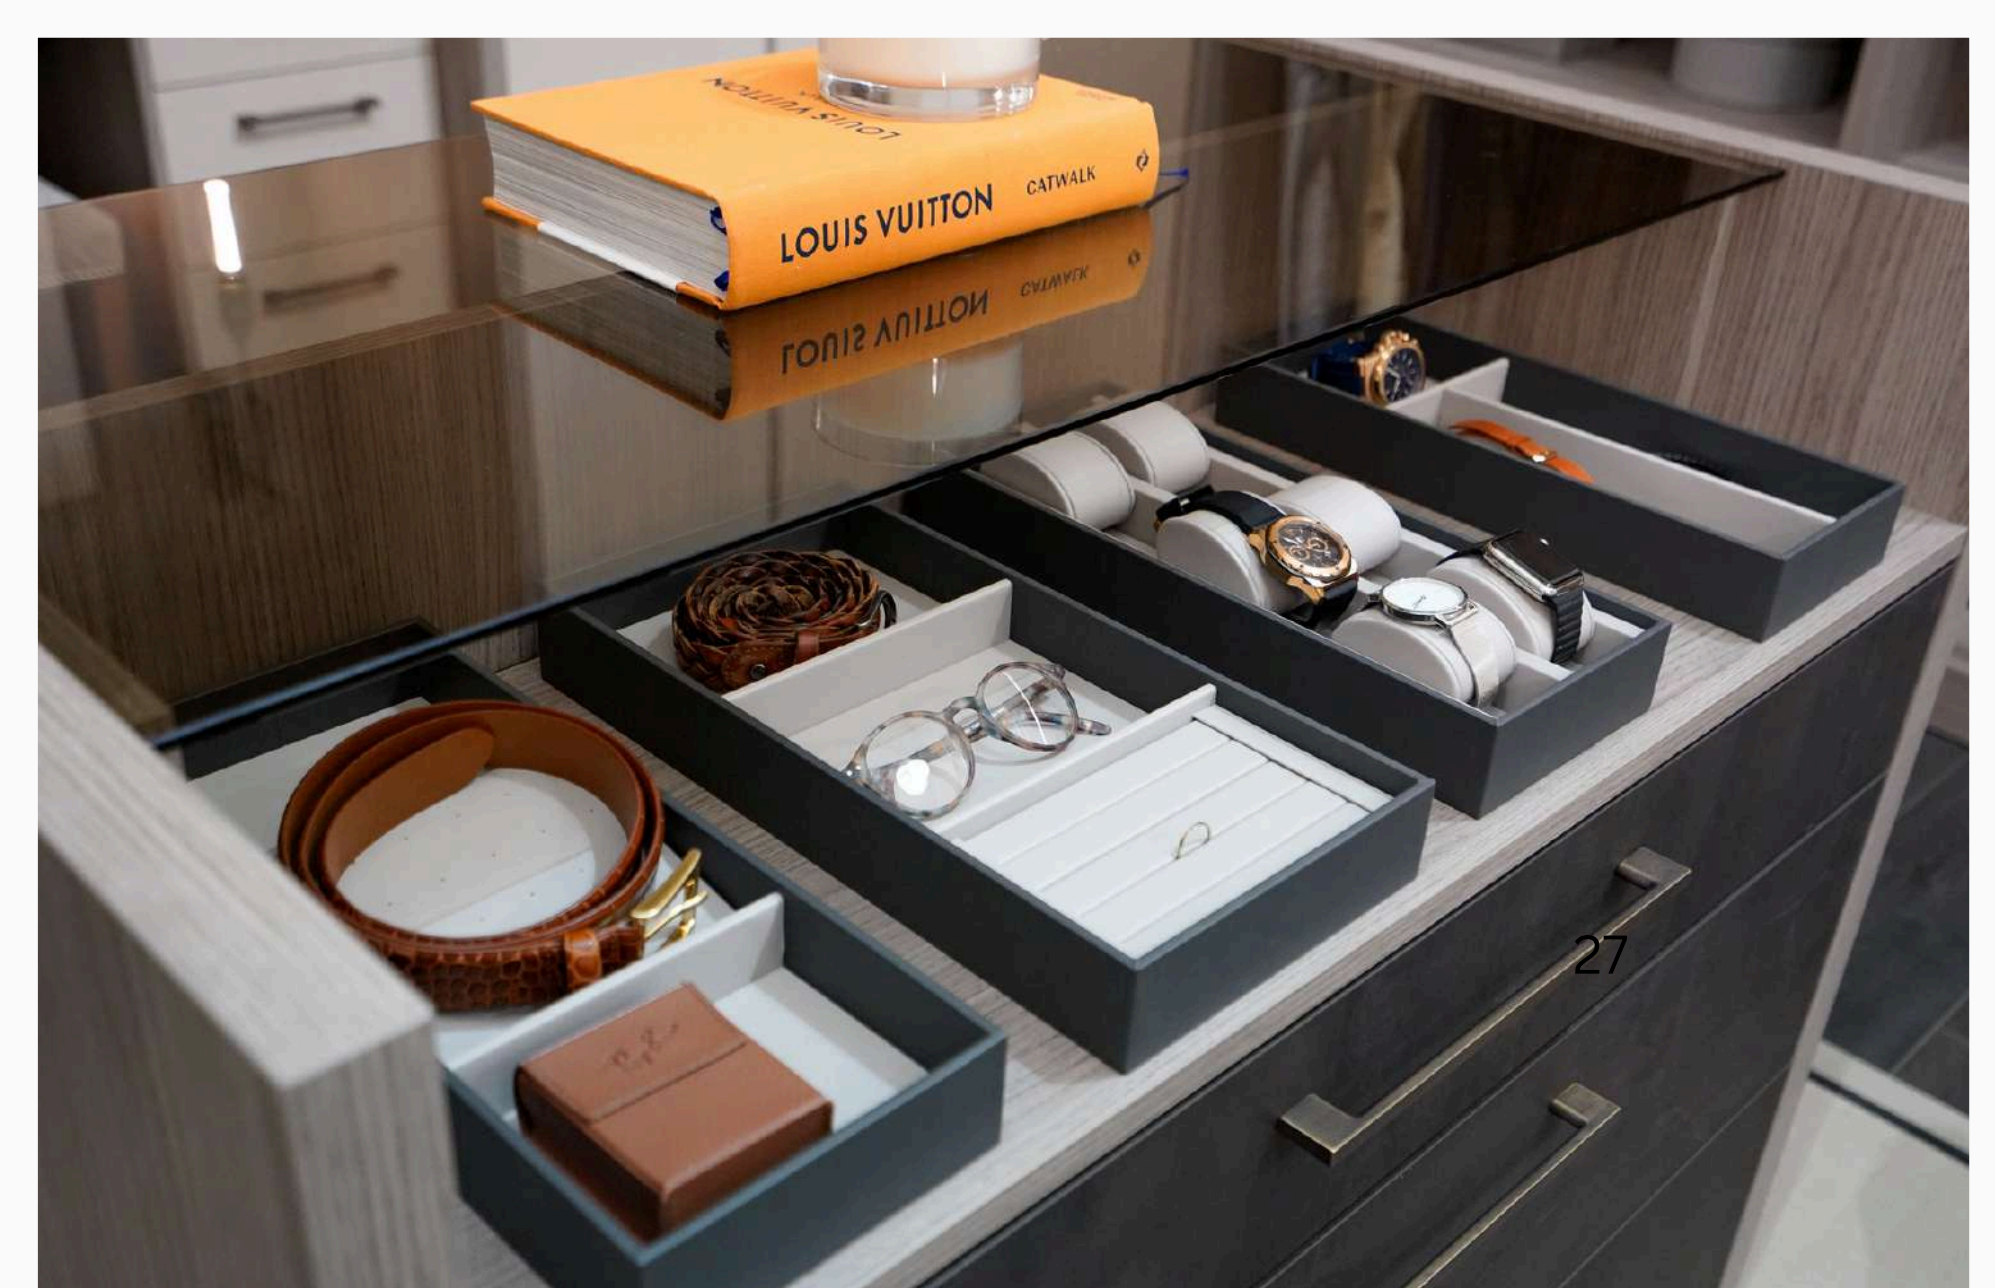

LANGHAM

Langham cabinetry is the ultimate in bedroom luxury. Shown here in linen-effect Beige Silk, Langham is paired beautifully with a central storage island featuring Mayfair drawers in Bronze with Smoked Oak. Add more luxurious touches by choosing from personalised storage options including ecoleather storage trays for jewellery, smoked glass shelves, or lead hanging rails – ideal for curating your outfit for the day ahead.