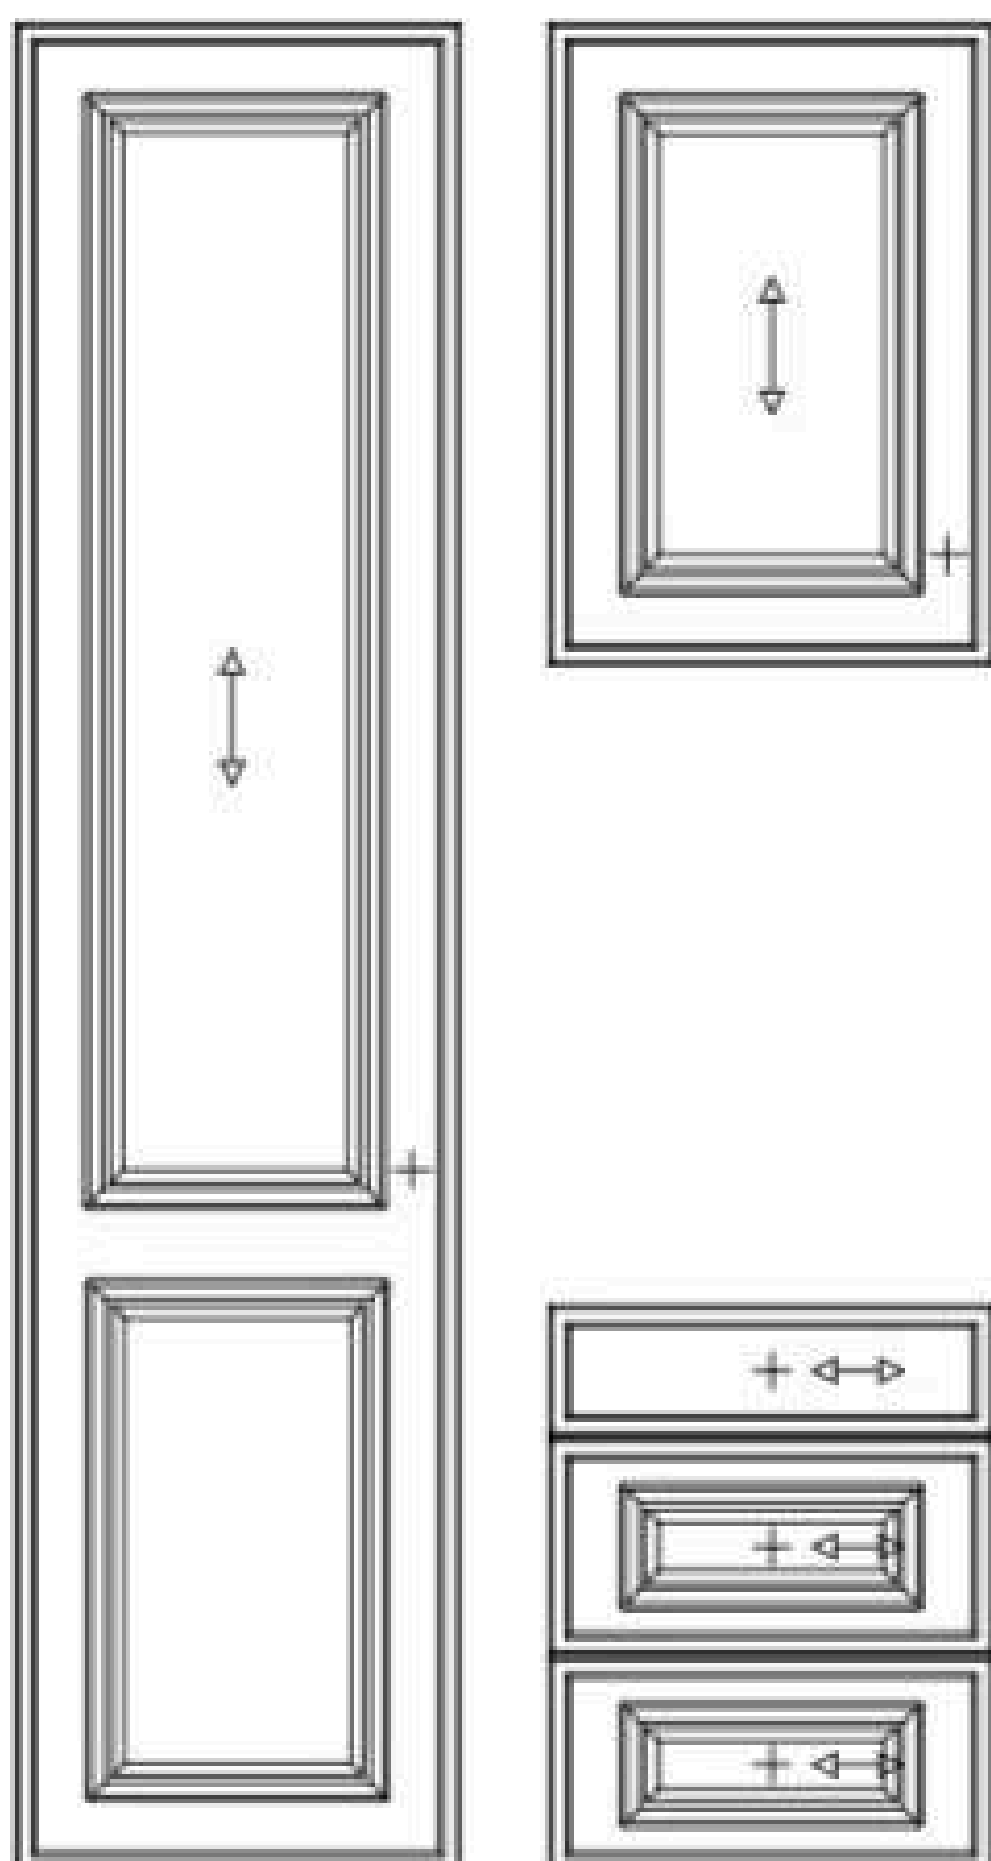

Genoa

- Price Group 2
- Slab vinyl pressed door with a modular profile and a soft radiused edge
- 18mm door thickness

* Arrow indicates grain direction

Painted Wood Grain Effect

Super Matt Foil

Newlands

- Price Group 3
- Shaker vinyl pressed door with 2 cross rails
- 18mm door thickness

* Arrow indicates grain direction

Painted Wood Grain Effect

Windsor

- Price Group 3
- Shaker vinyl pressed door with a raised and fielded center panel
- 18mm door thickness

* Arrow indicates grain direction

Painted Wood Grain Effect

Super Matt Foil

Varenna

- Price Group 3
- Laminate slab door with a synchronised embossing structure
- MFC core
- 19mm door thickness

* Arrow indicates grain direction

Wood Grains