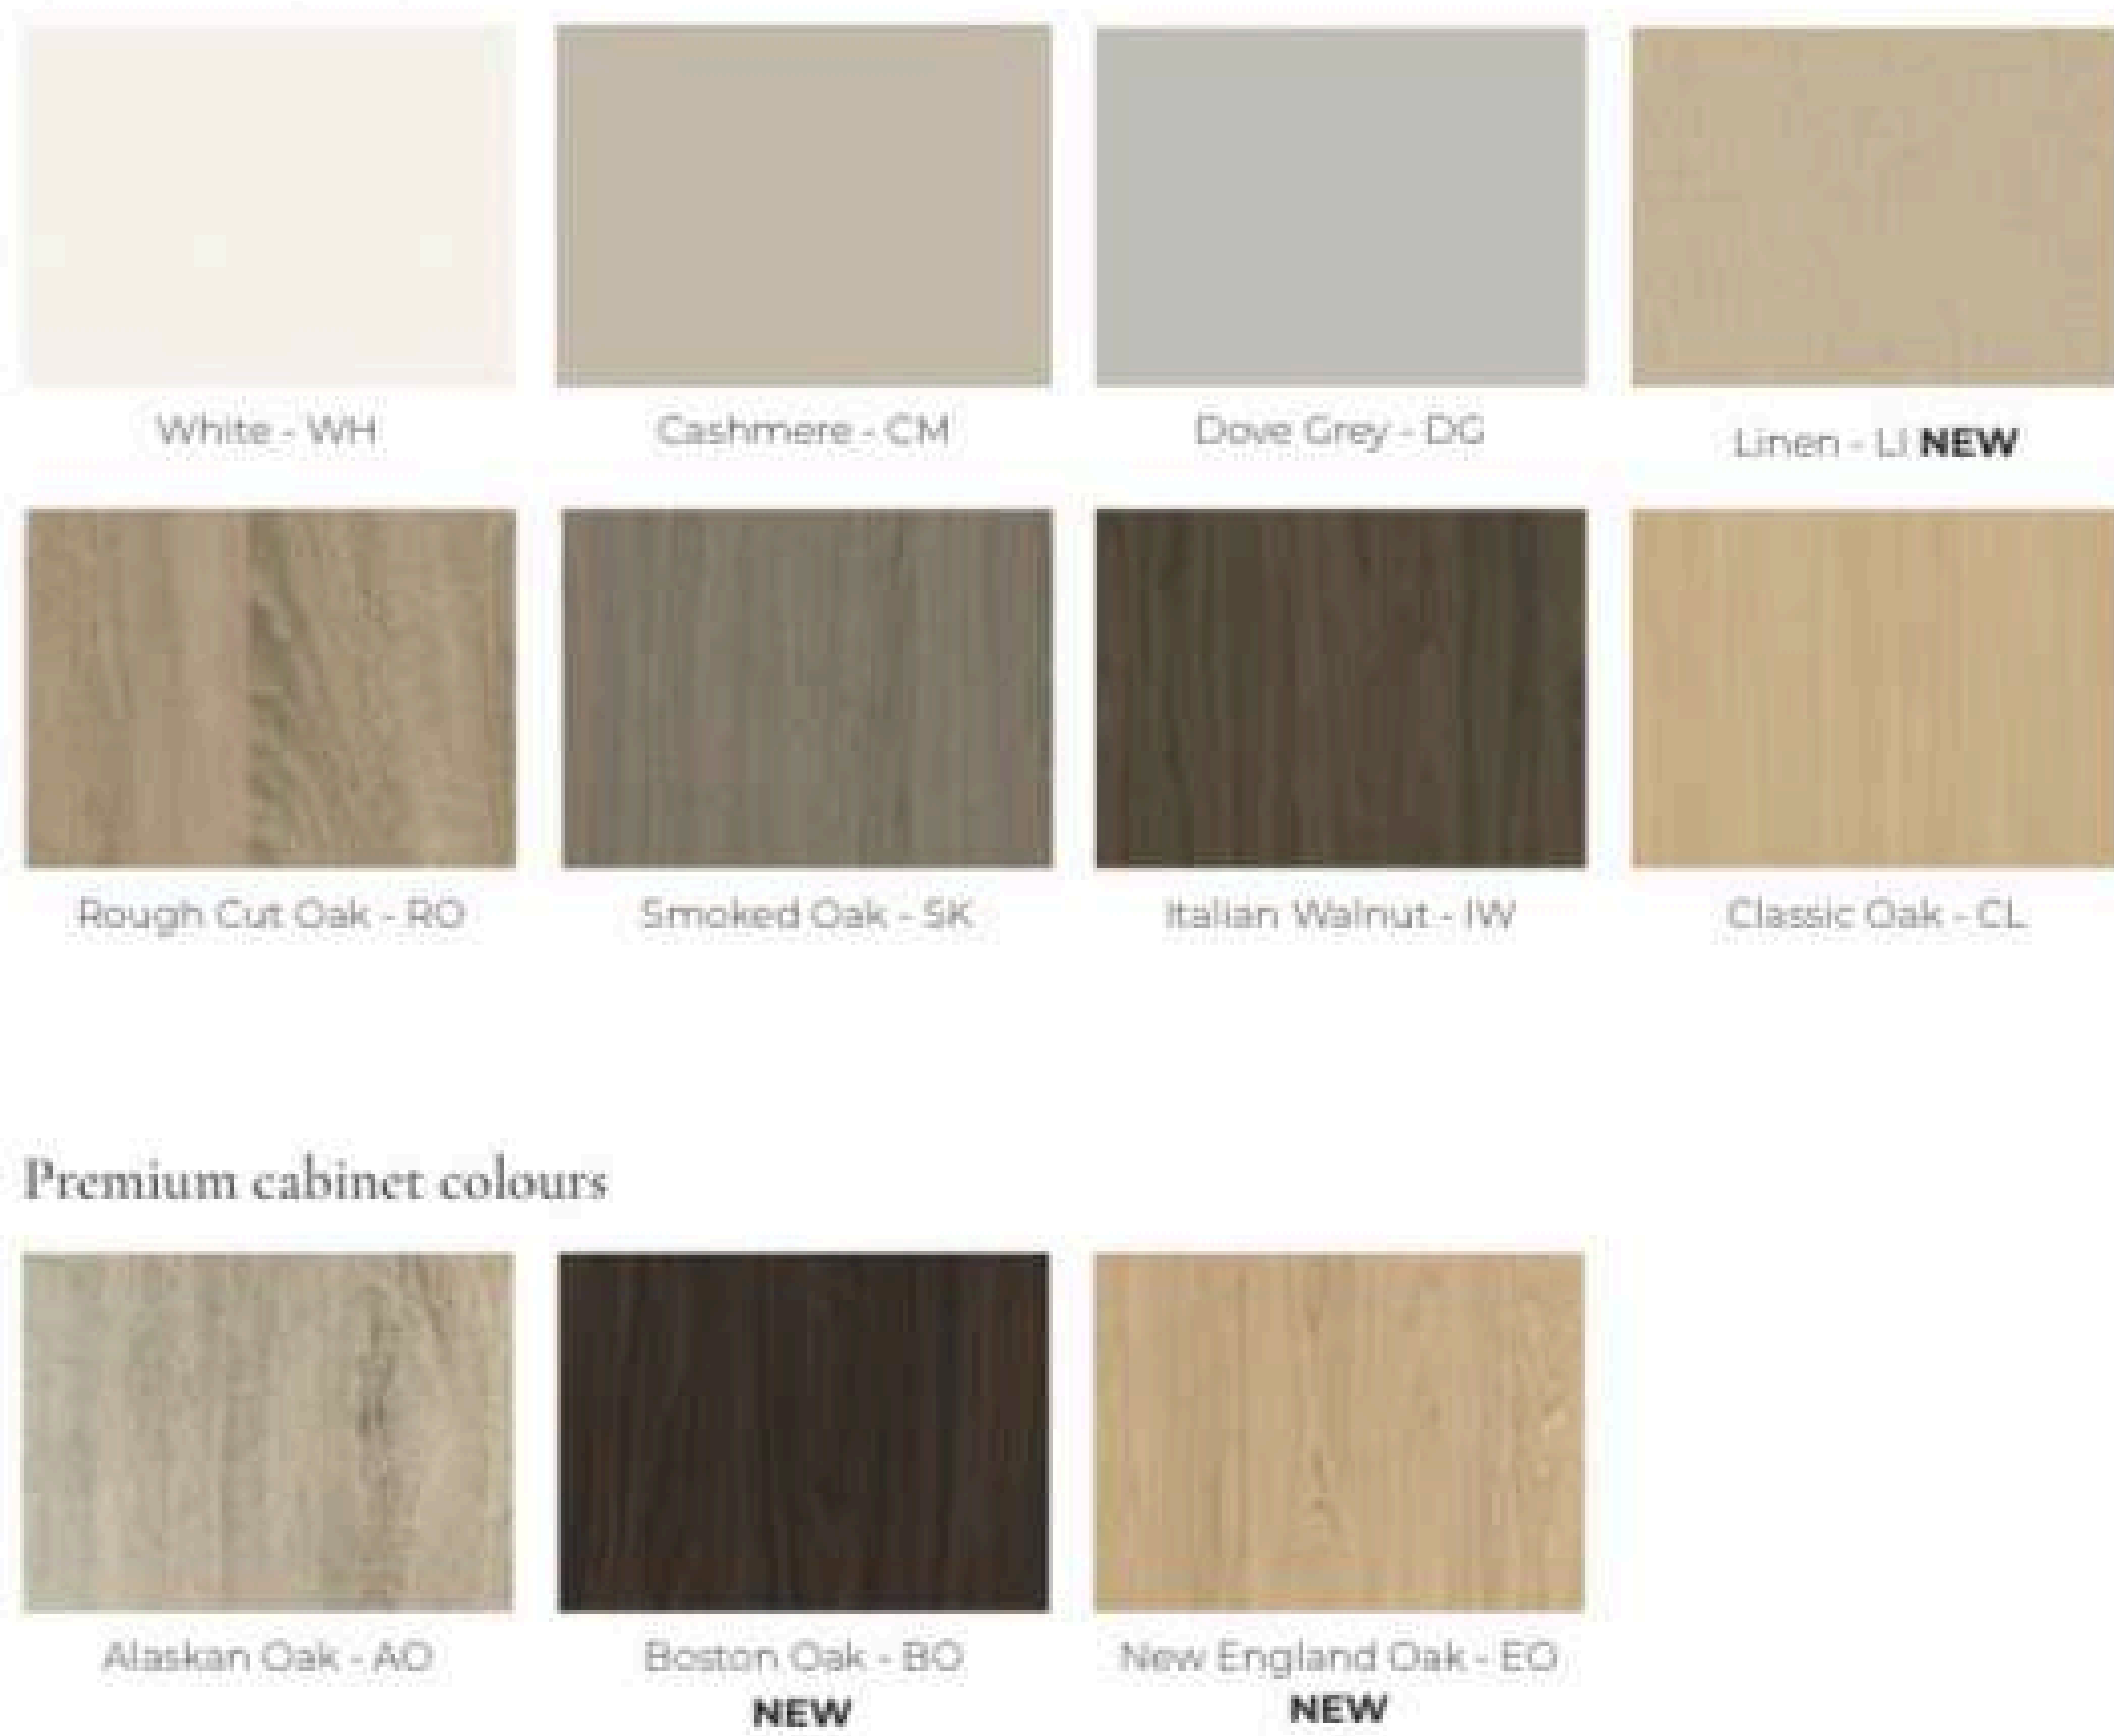

Painted Wood Grain Effect

Super Matt Foil

* Arrow indicates grain direction

C A B I N E T C O L O U R S

With our made to order furniture you can choose your own cabinet colour to create a matching or contrasting look for your furniture.