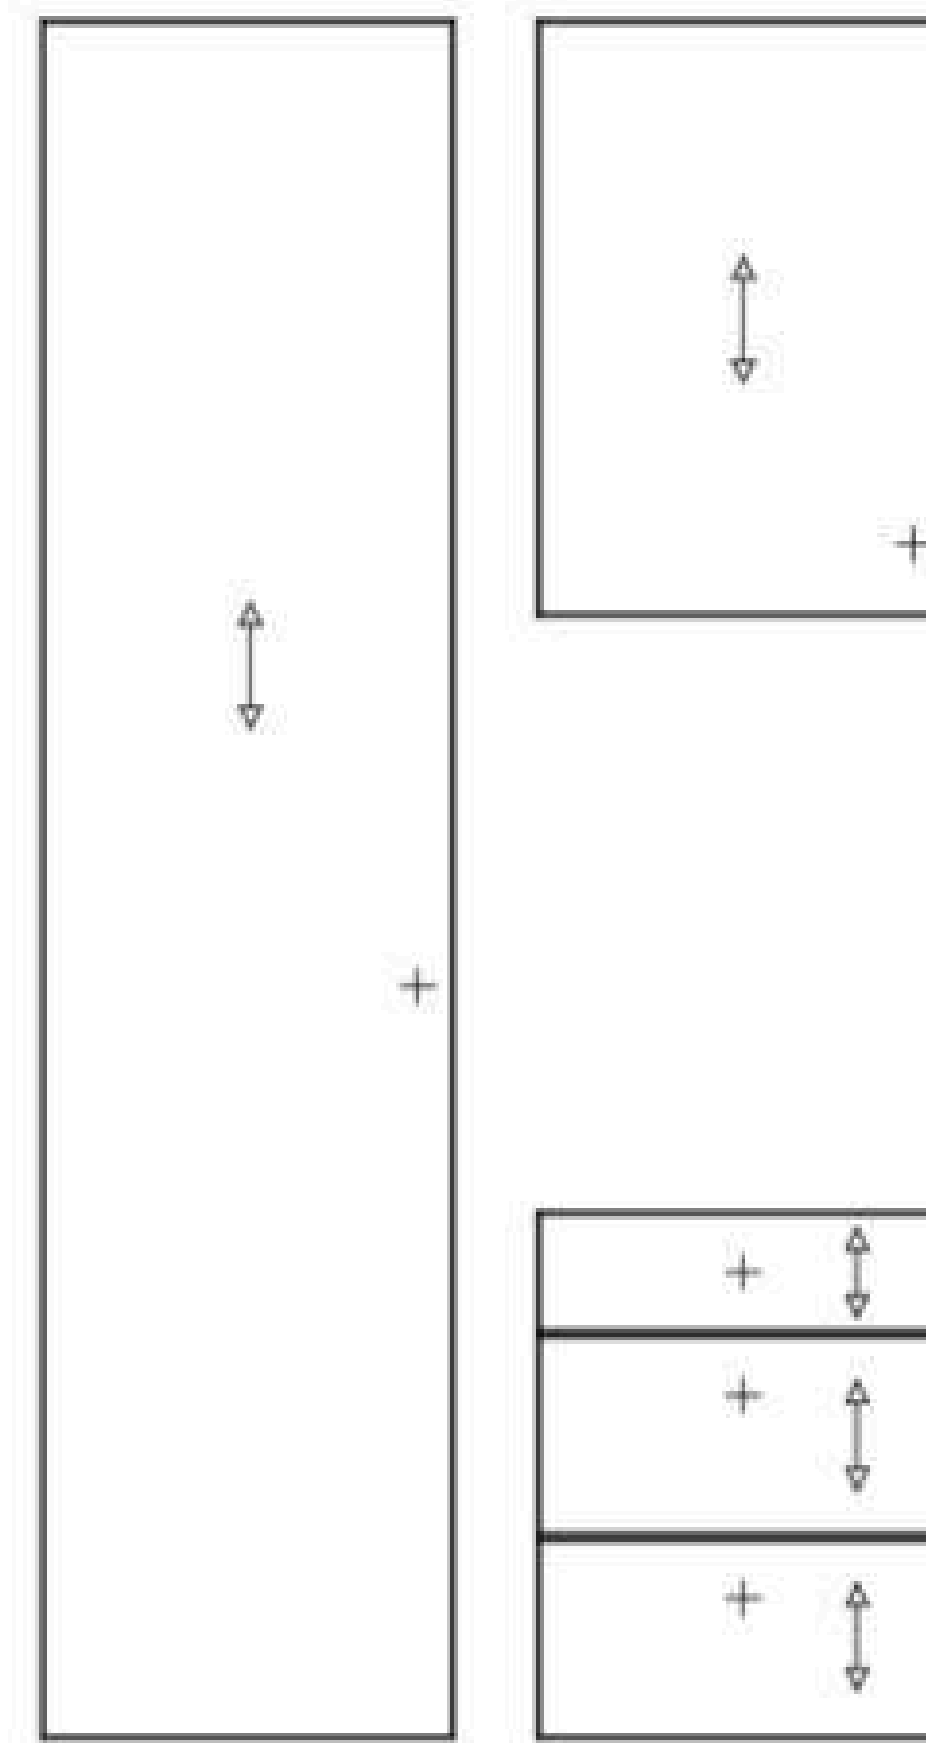

* Arrow indicates grain direction

Laminate

Wood Grains

Roma

- Price Group 2
- Slab vinyl pressed door with a soft radiused edge
- 18mm door thickness