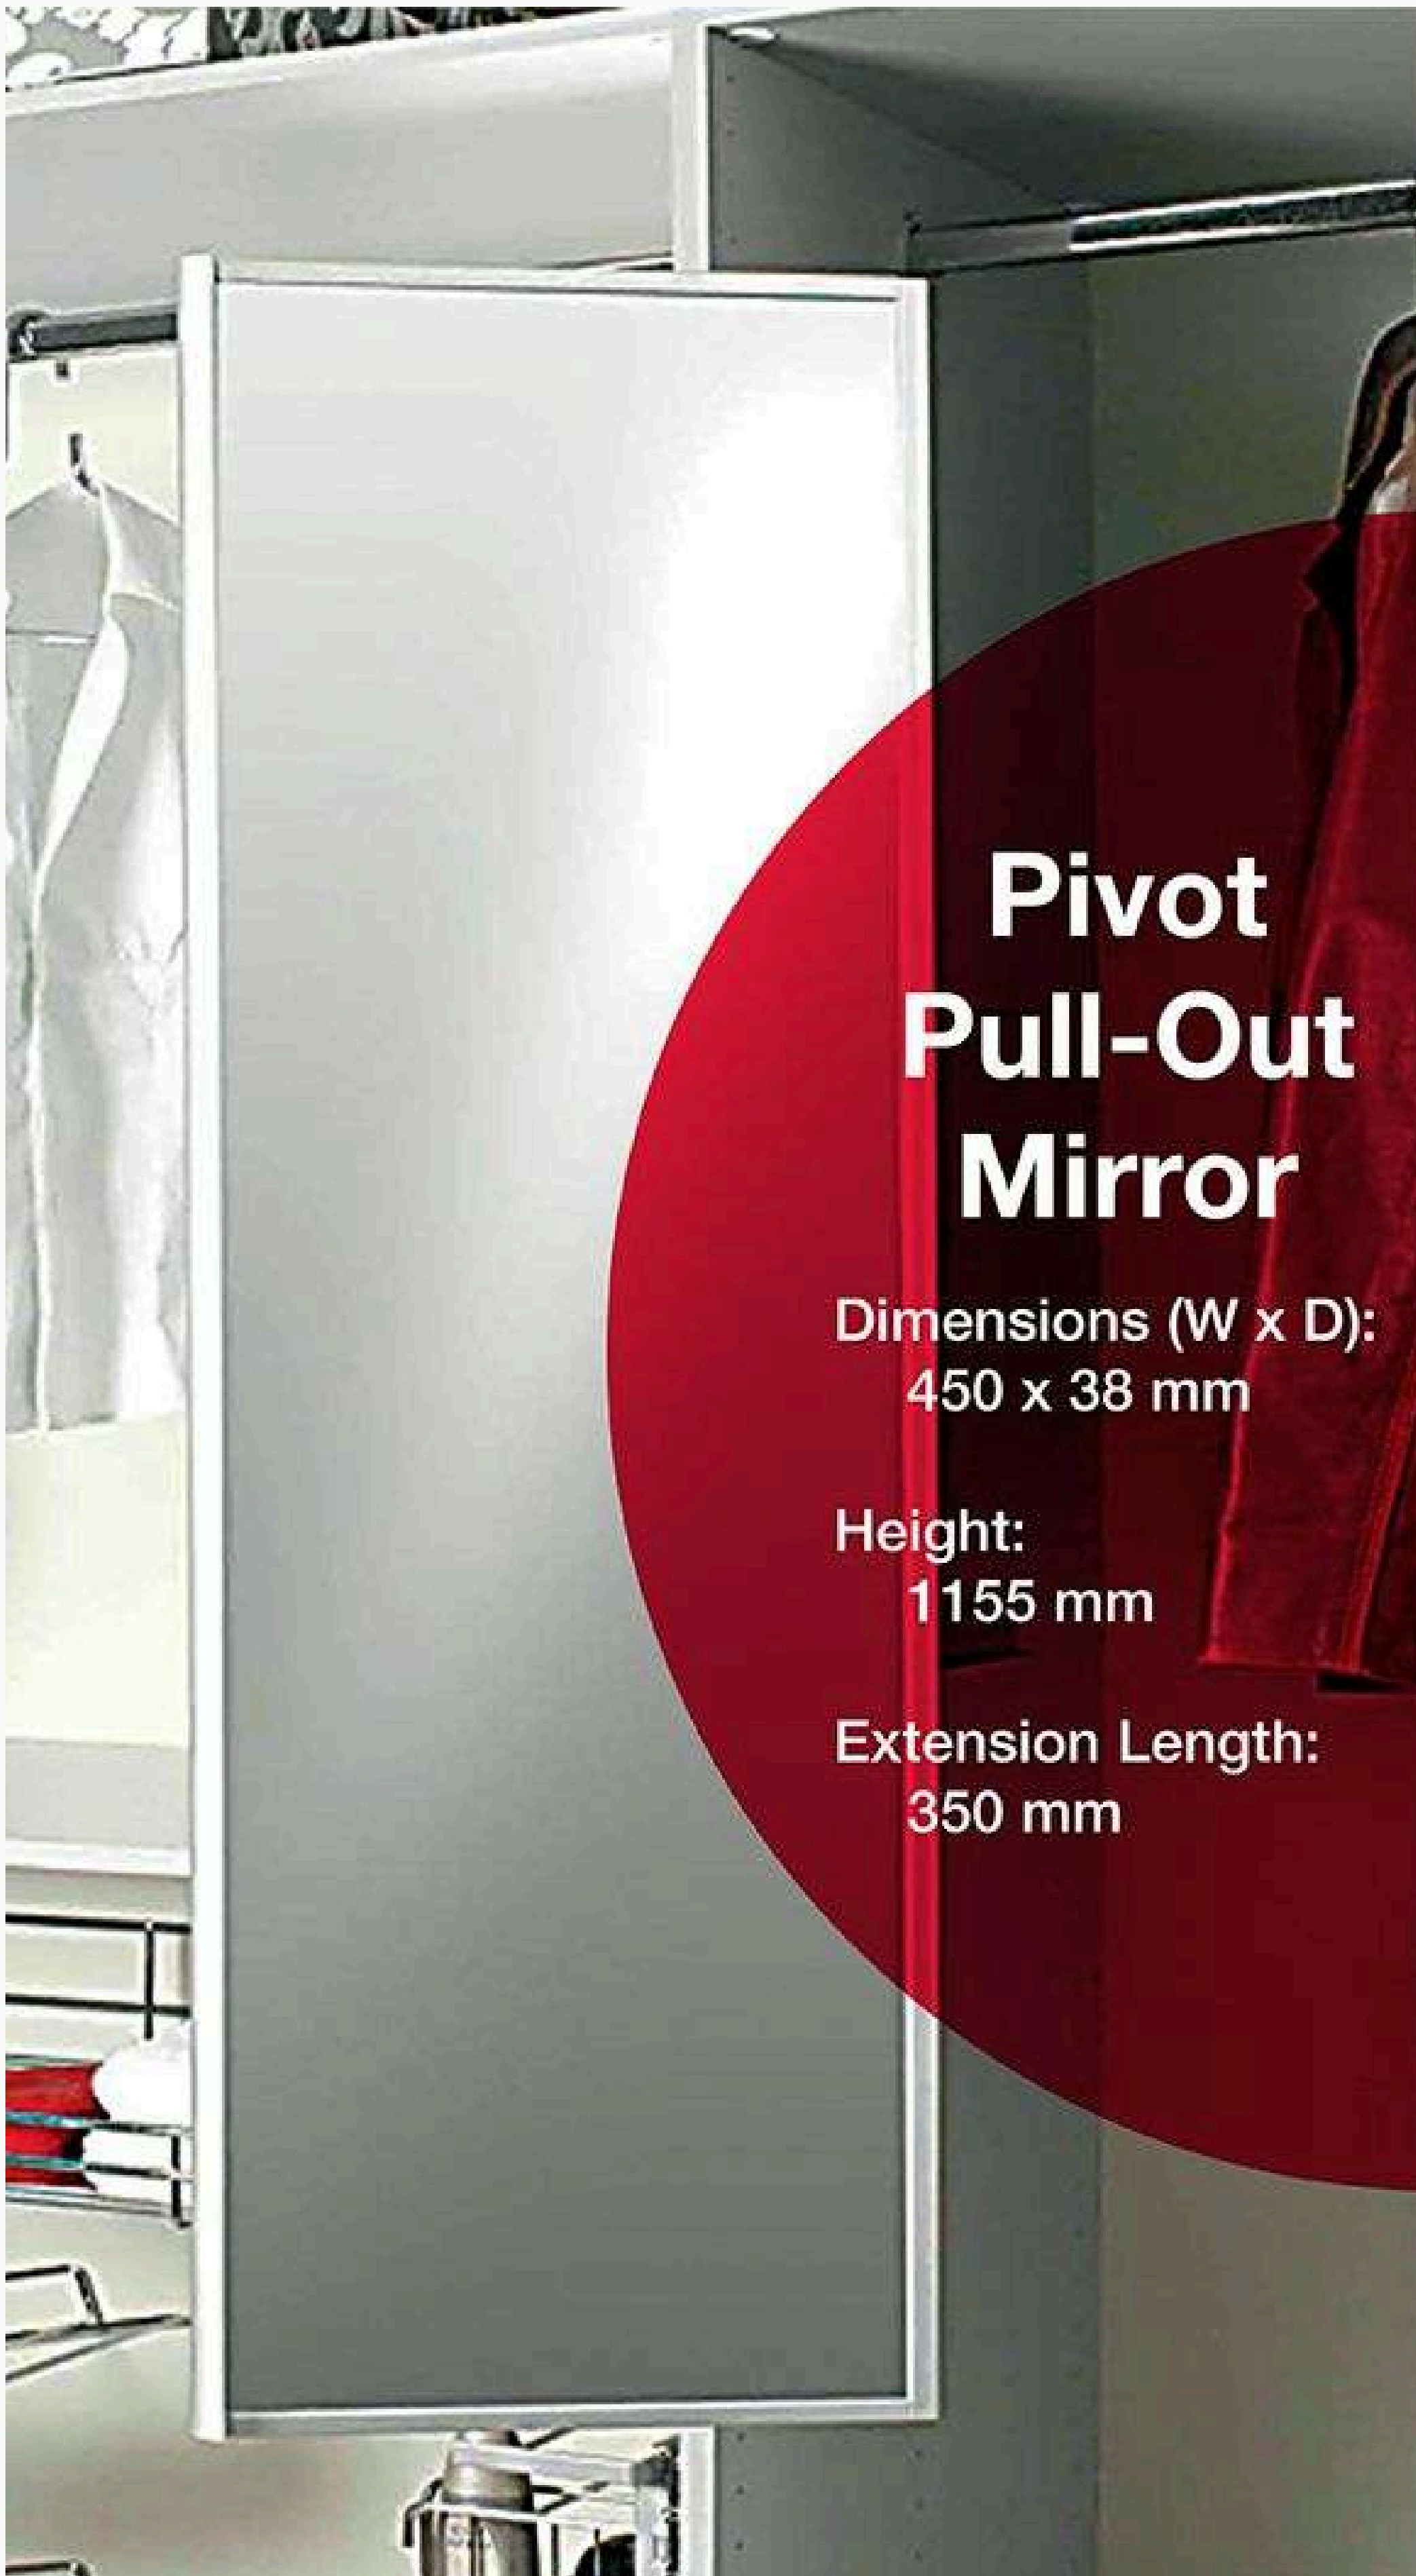

S U P P L E M E N T A L I T E M S