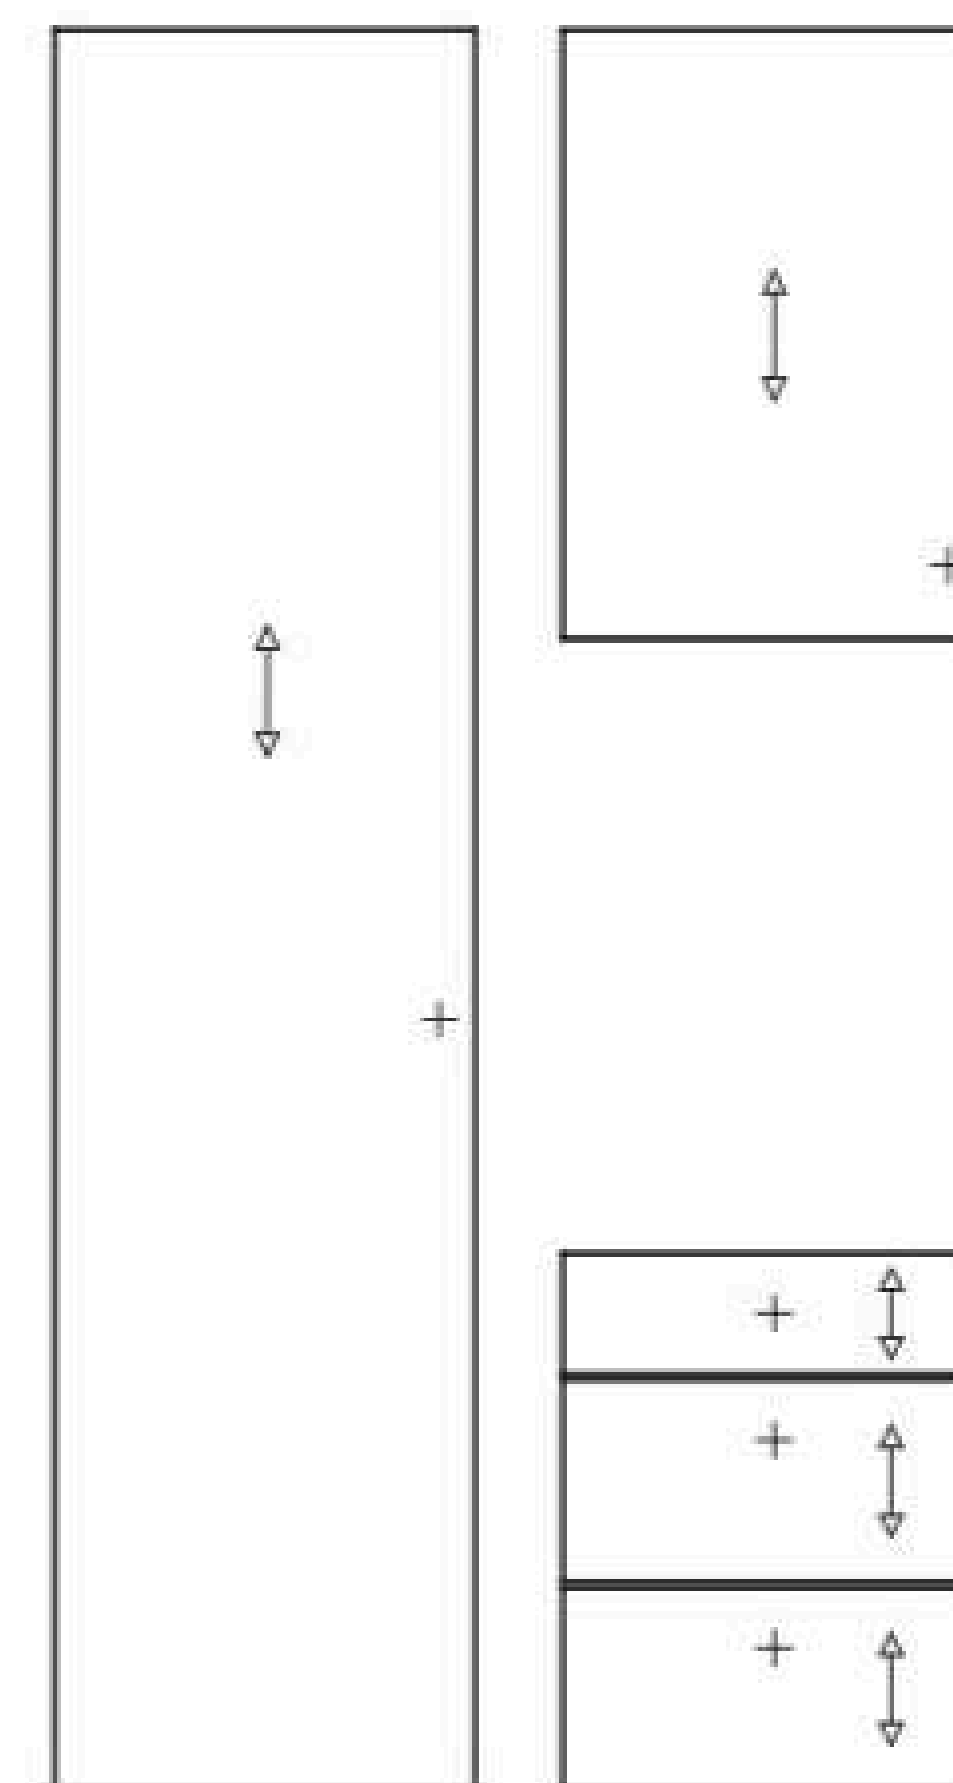

Langham

- Price Group 4
- Laminate slab door with a lifelike décor to the front and back
- MFC core
- 18mm door thickness

Textures

* Arrow indicates grain direction

Garda

- Price Group 4
- High gloss acrylic slab door
- MDF core material
- 19mm door thickness