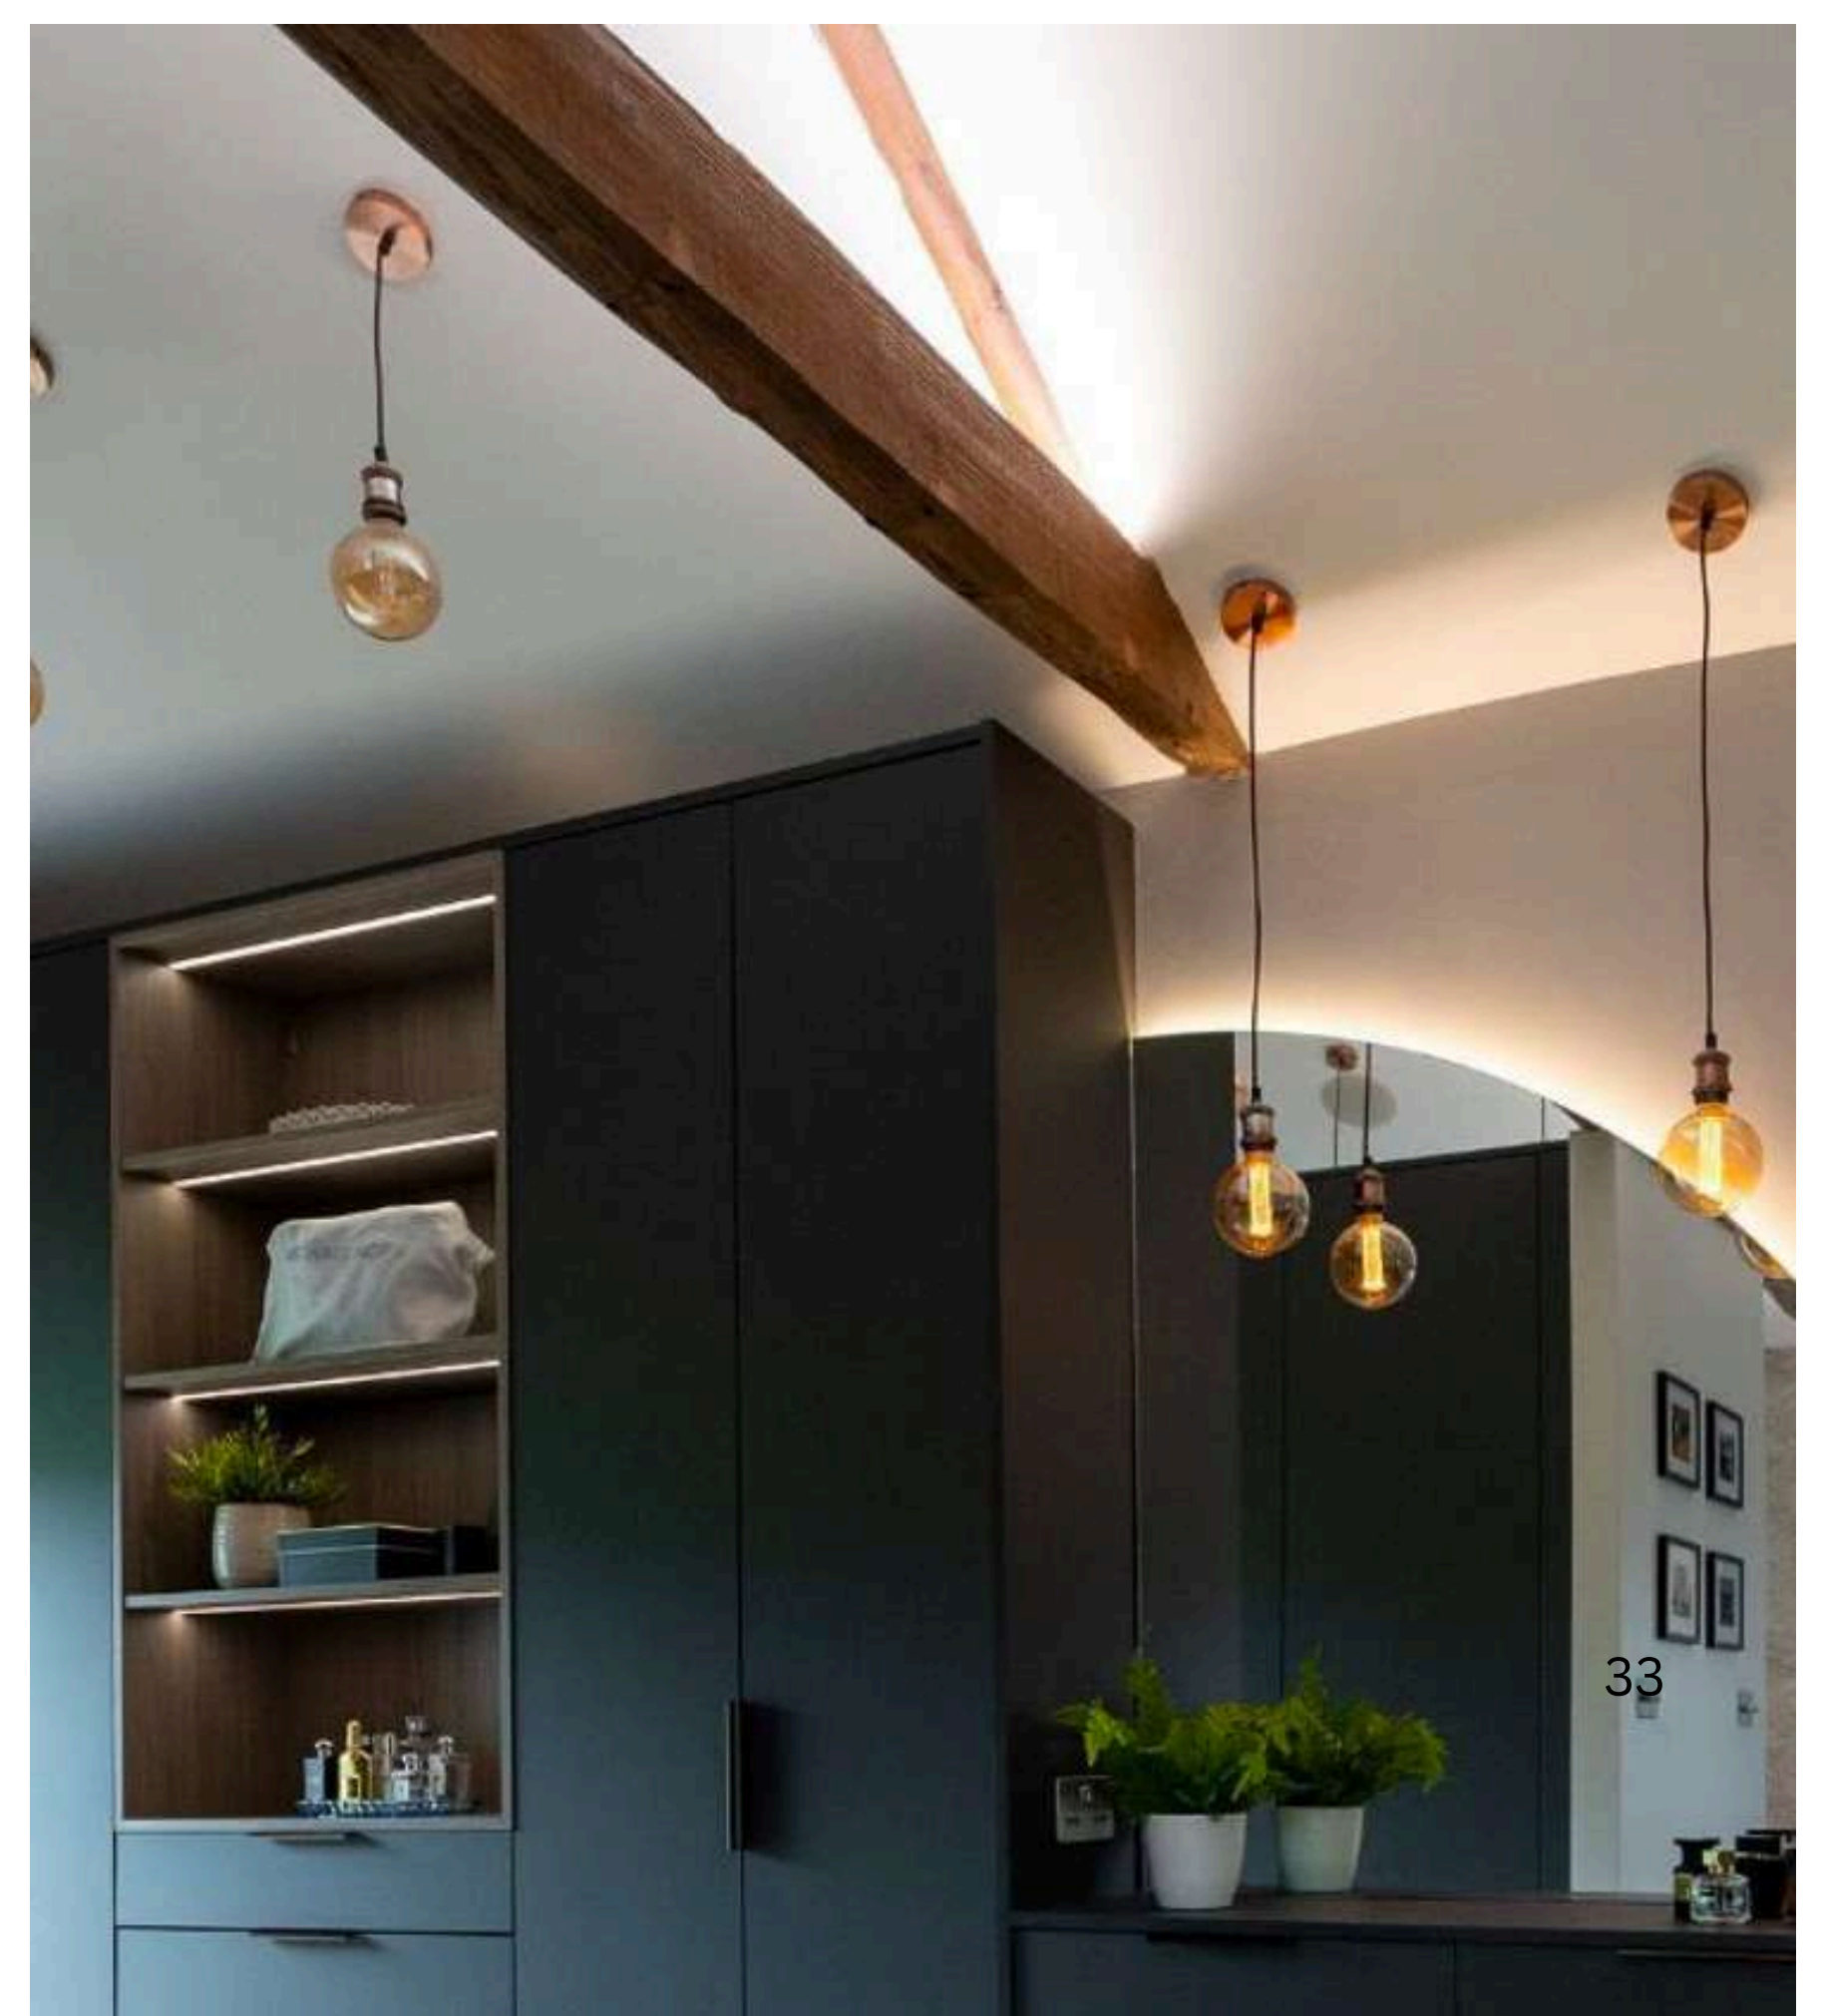

The open plan layout of the bedroom has been incorporated into the design of the wardrobe area, with the two main cabinetry runs positioned opposite each other to create a more dressing-room like finish, complete with a floating dressing table and half circle, back-lit mirror.

The property's beautiful feature beams have also taken centre stage in this bedroom design, with our Option-I design technology being used to manufacture the wardrobes to a precise height to line up with the top of the beams and create a seamless, elegant flow.