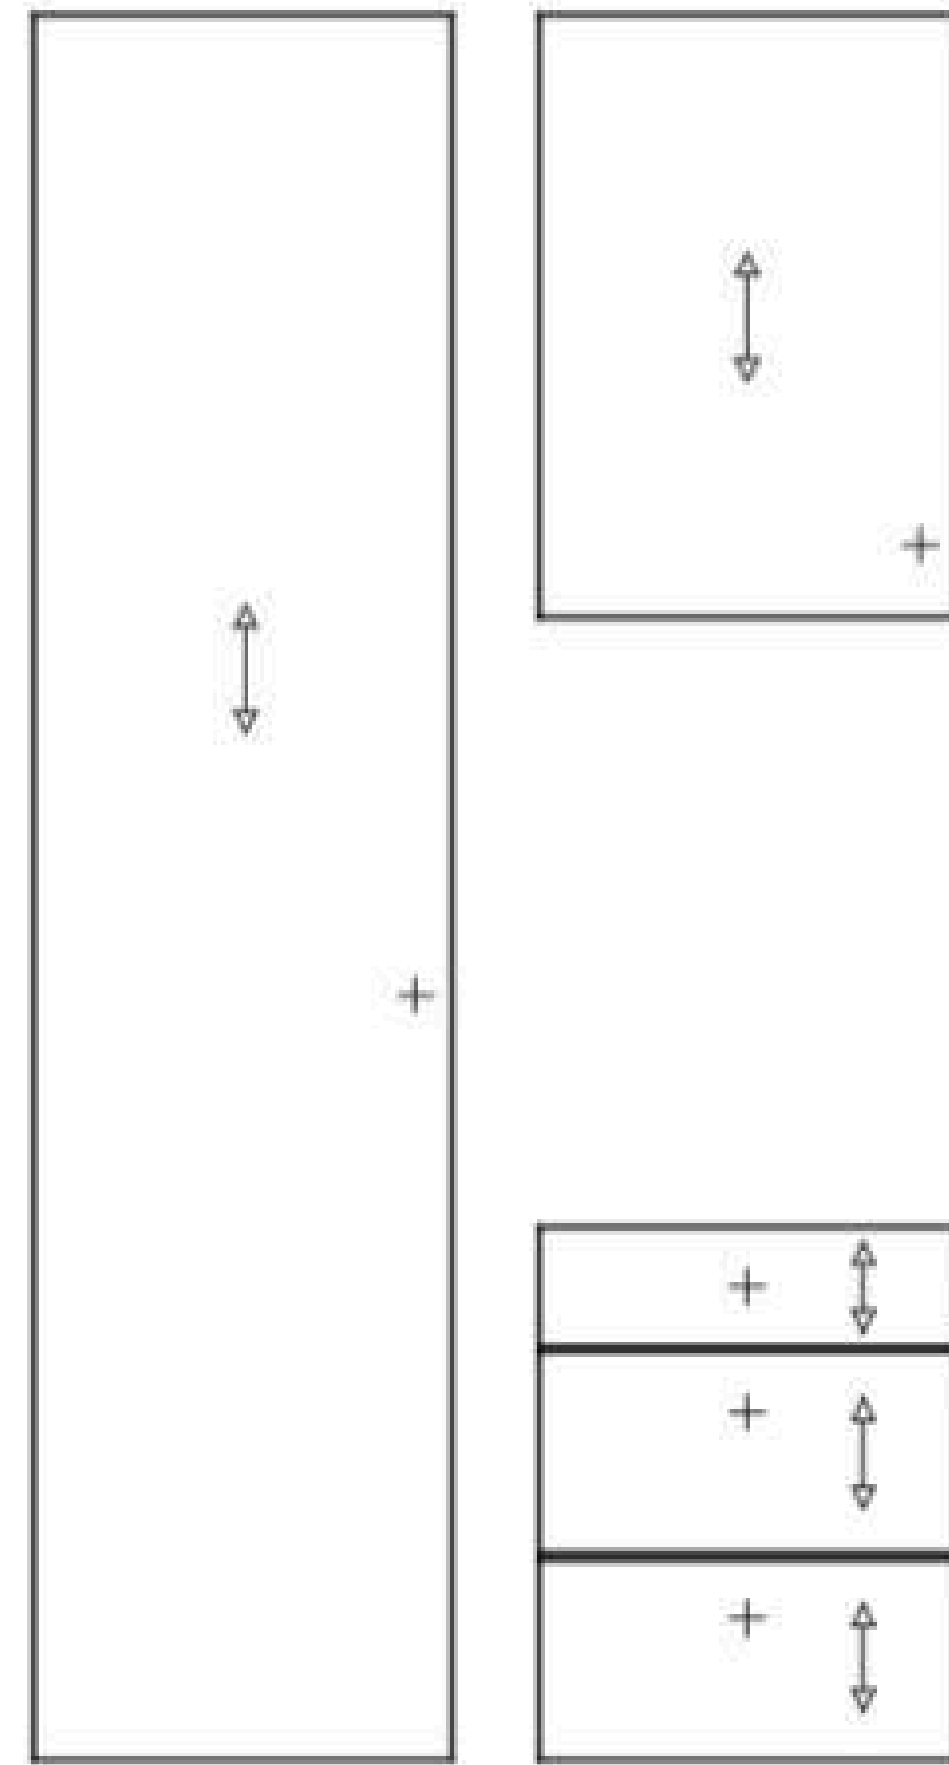

Wood Grains

Lugano

- Price Group 3
- Laminate slab door with a synchronised embossing structure
- MFC core
- 19mm door thickness

Wood Grains

* Arrow indicates grain direction

Mayfair

- Price Group 3
- Matt lacquer slab door with a laminate reverse
- MDF core
- 18mm door thickness