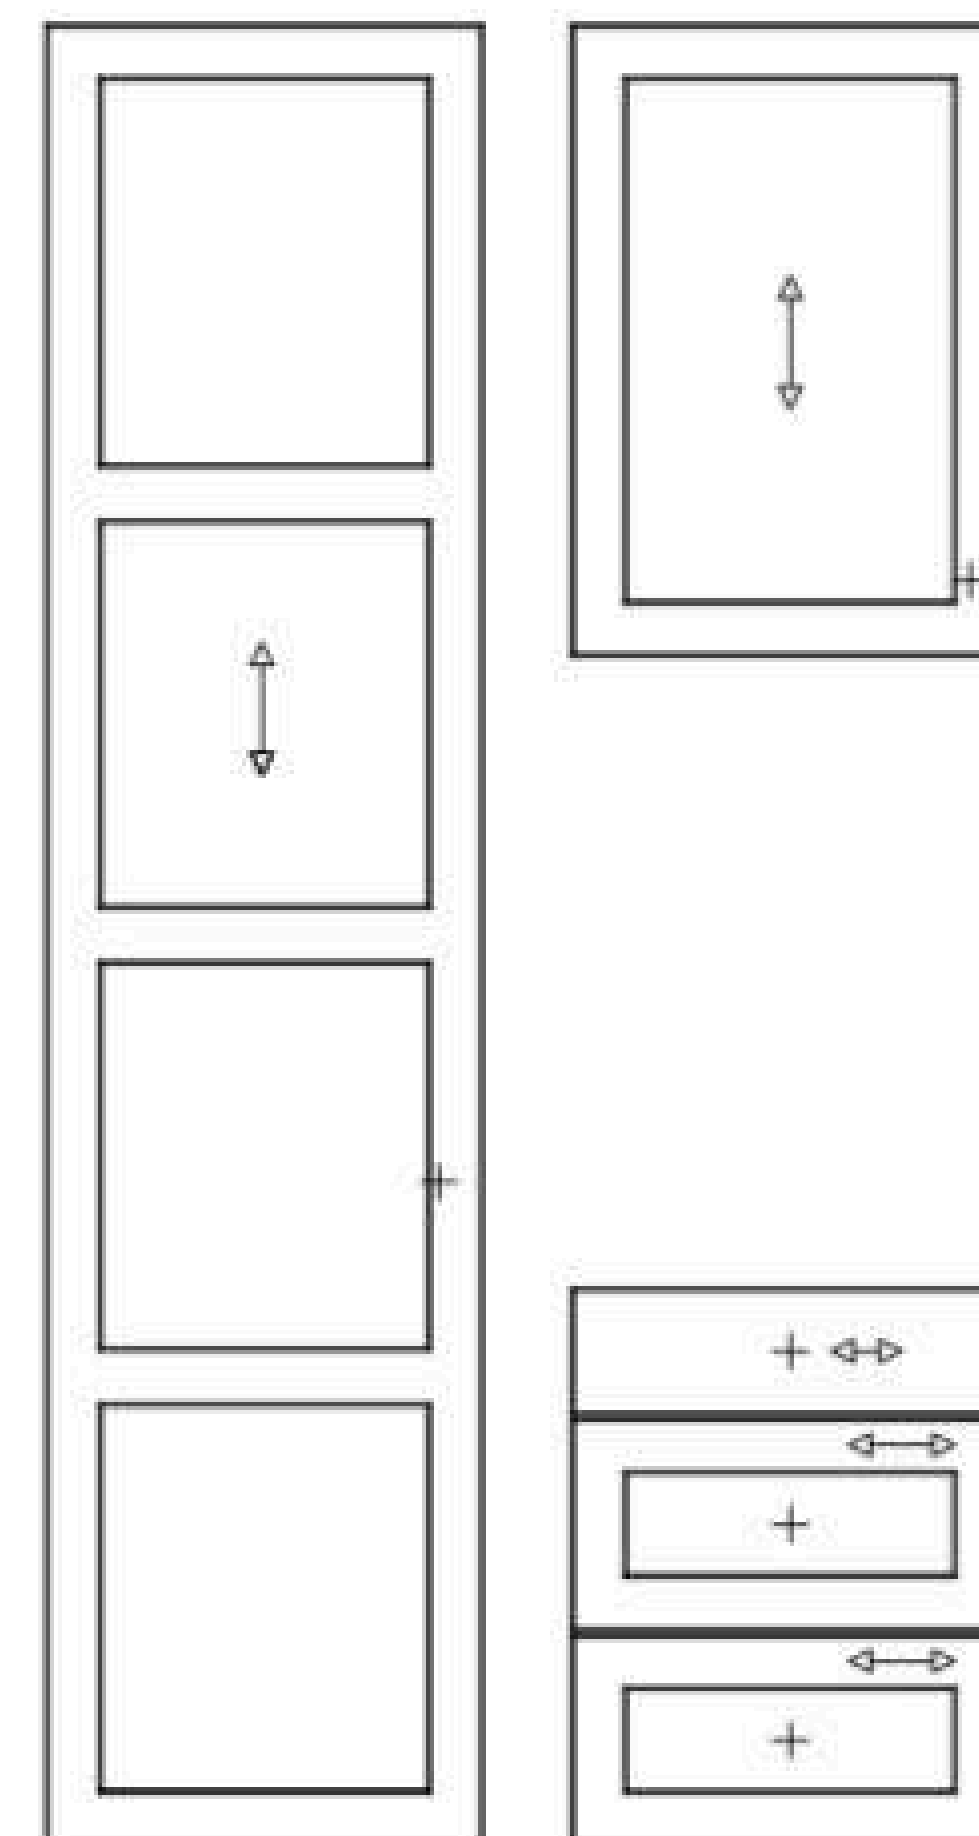

Painted Wood Grain Effect

Super Matt Foil

* Arrow indicates grain direction