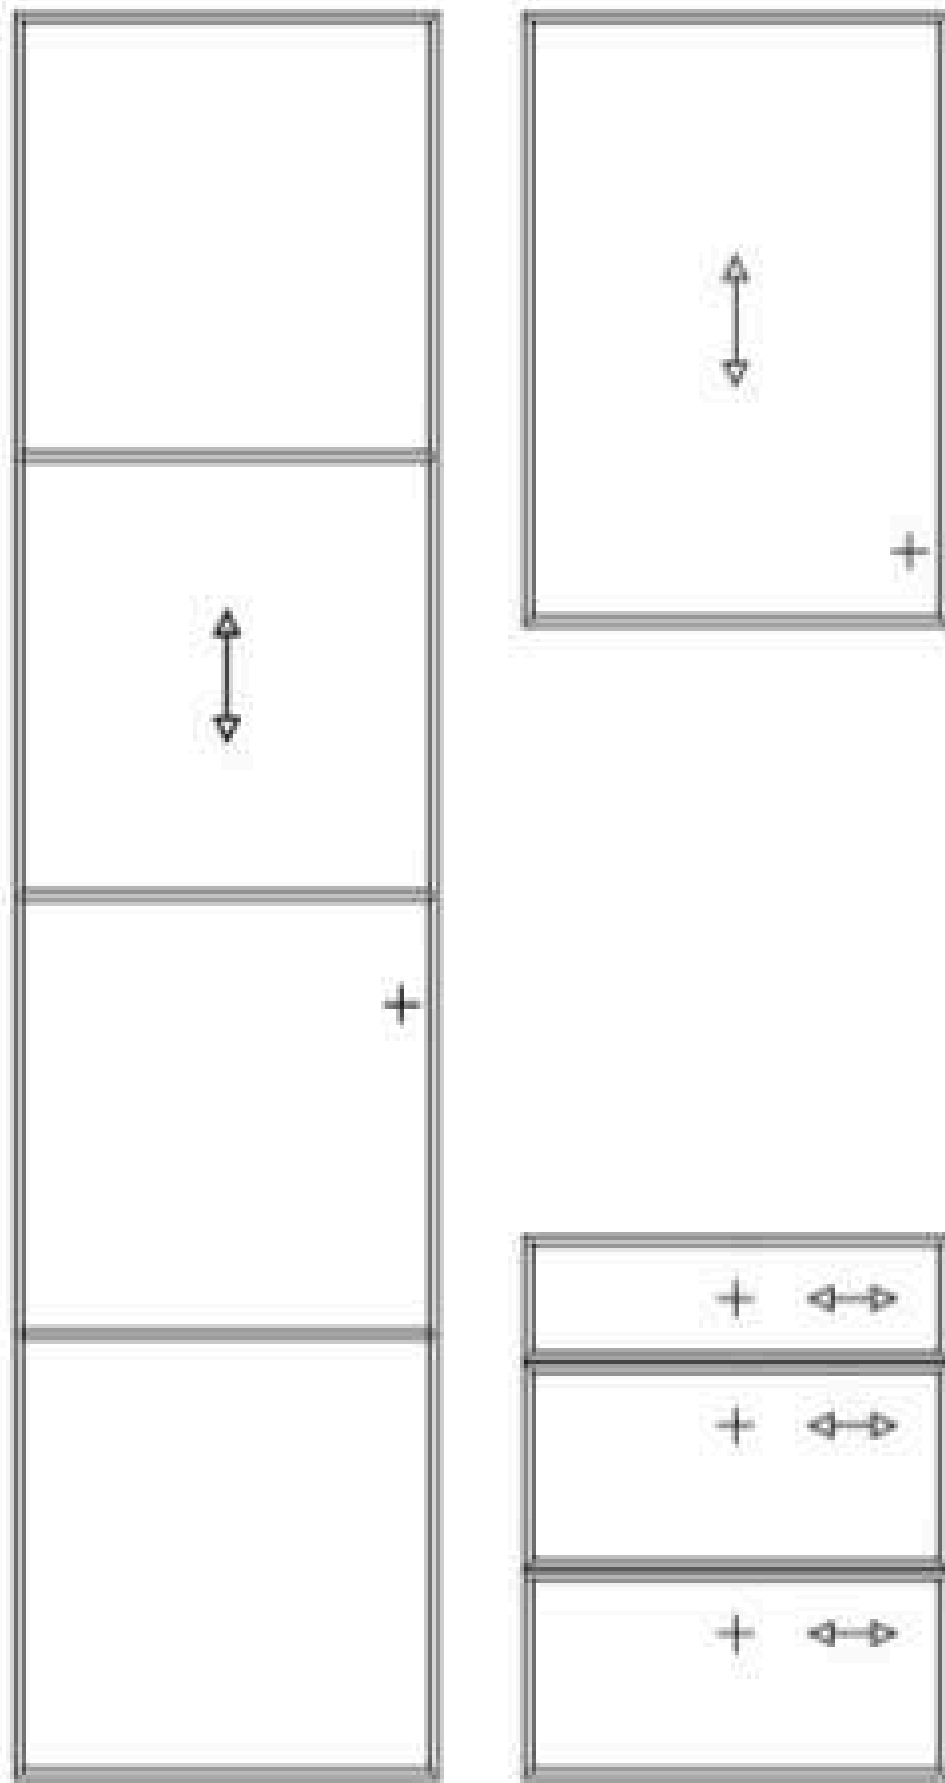

Genoa

- Price Group 2
- Slab vinyl pressed door with a modular profile and a soft radiused edge
- 18mm door thickness

* Arrow indicates grain direction

Painted Wood Grain Effect

Super Matt Foil