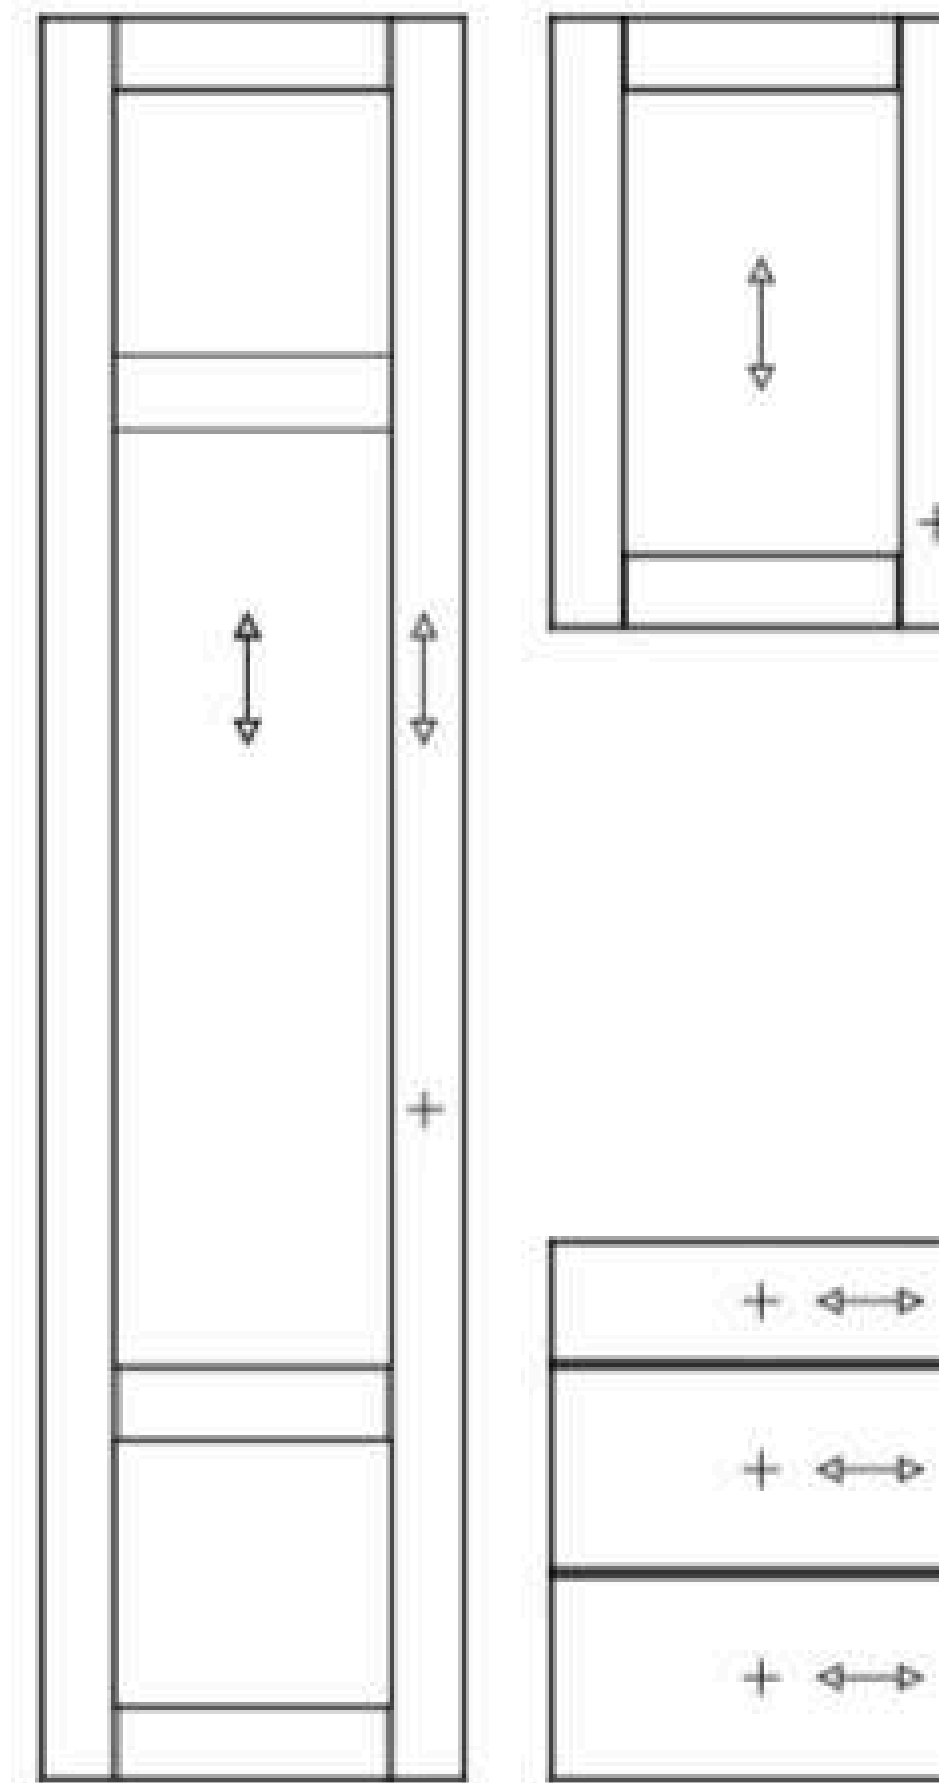

Newlands

- Price Group 3
- Shaker vinyl pressed door with 2 cross rails
- 18mm door thickness

* Arrow indicates grain direction

Painted Wood Grain Effect

Windsor

- Price Group 3
- Shaker vinyl pressed door with a raised and fielded center panel
- 18mm door thickness