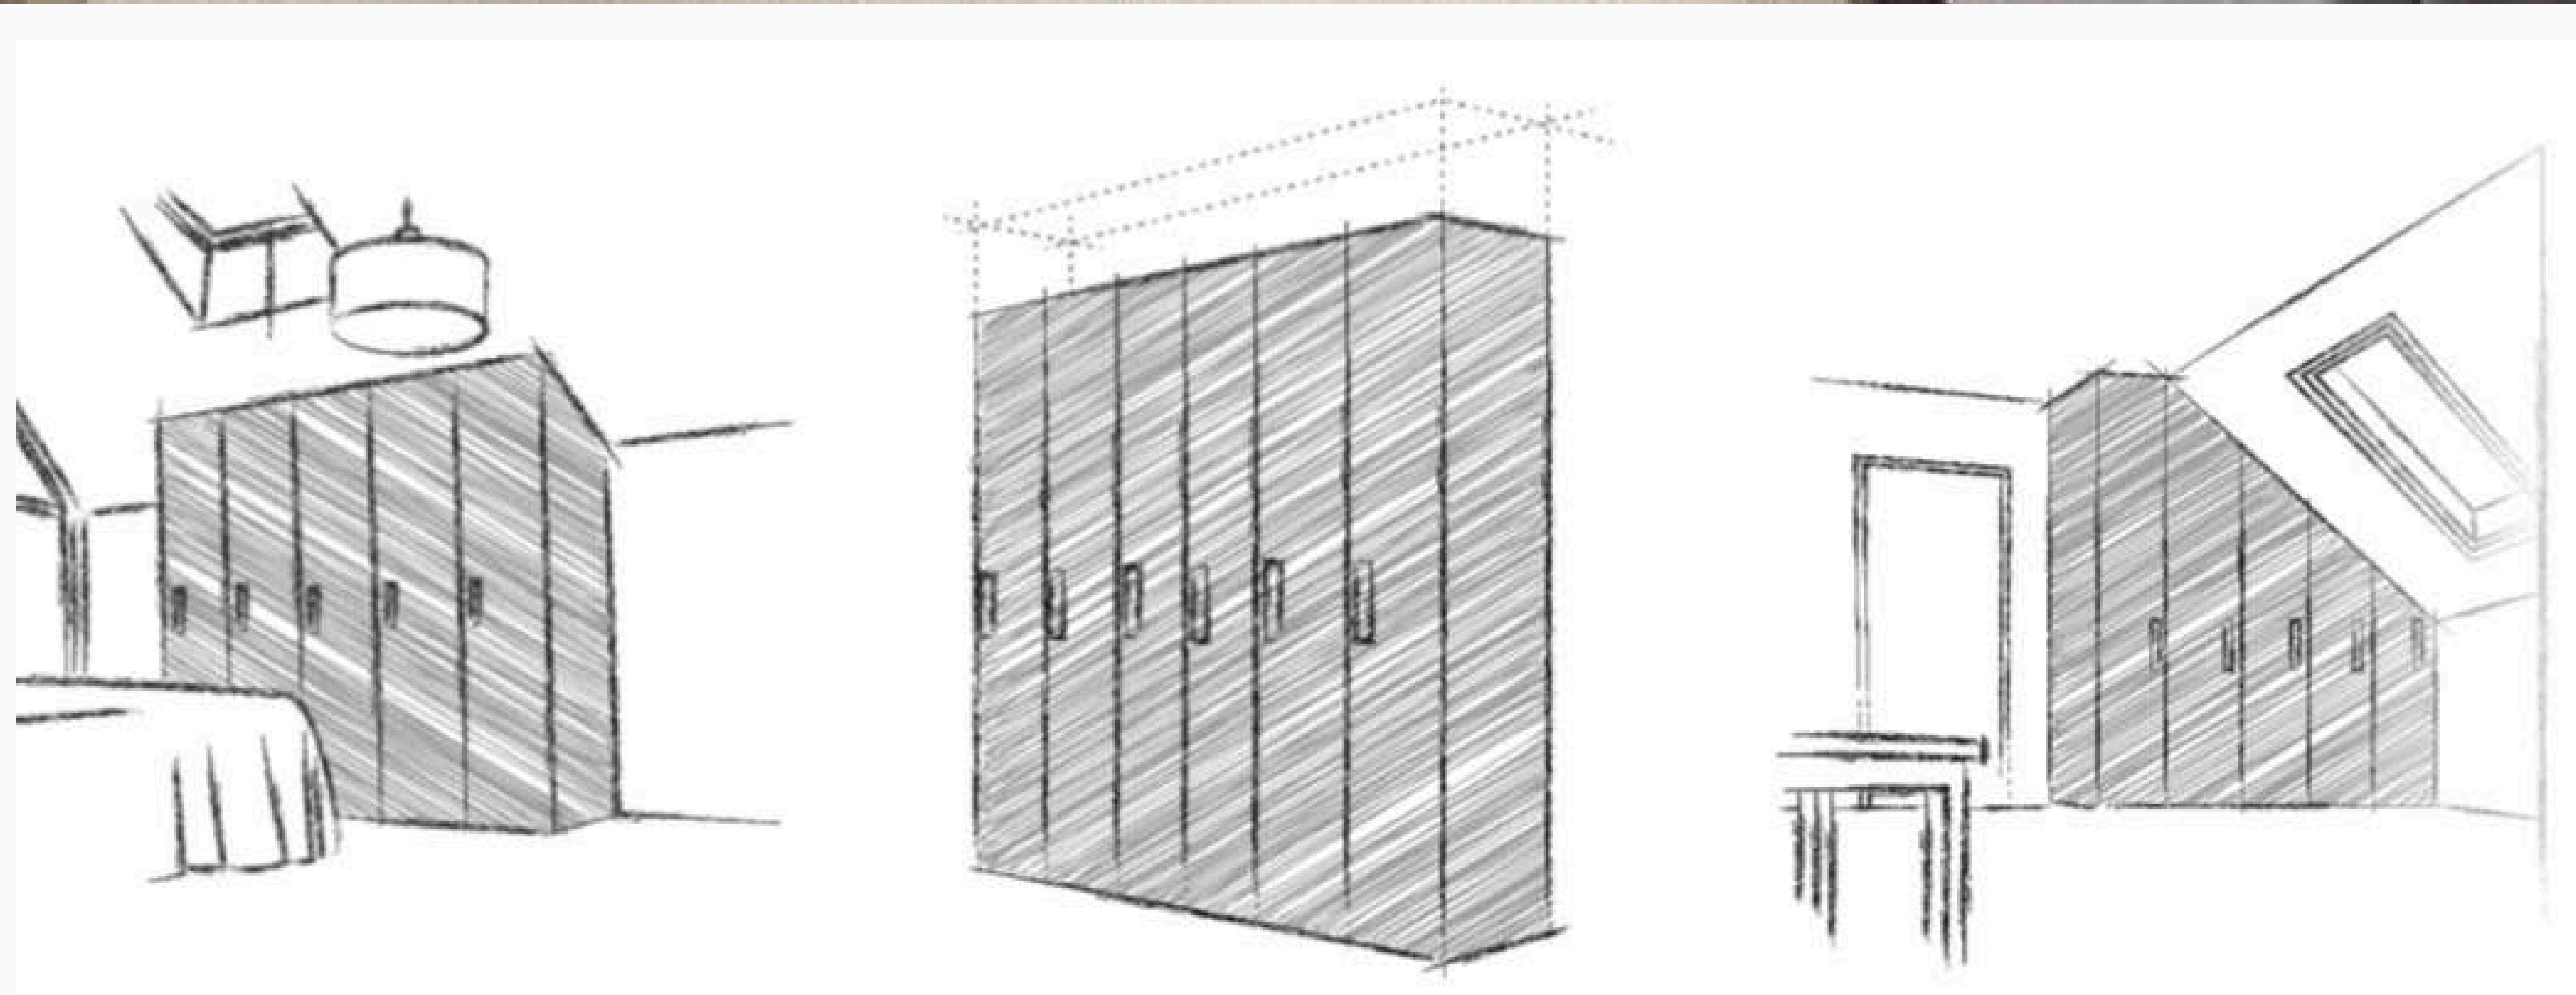

“Option I” utilizes advanced technology that enables us to precisely manufacture wardrobes & cabinetry to accommodate challenging spaces, such as those with sloping ceilings & angles.

This flexibility allows for a true custom fit, as we can adjust the height, width, shape and depth of each unit to seamlessly integrate with your unique room dimensions. This ensures a perfect fit and maximizes the available space, resulting in a bespoke and functional storage solution.